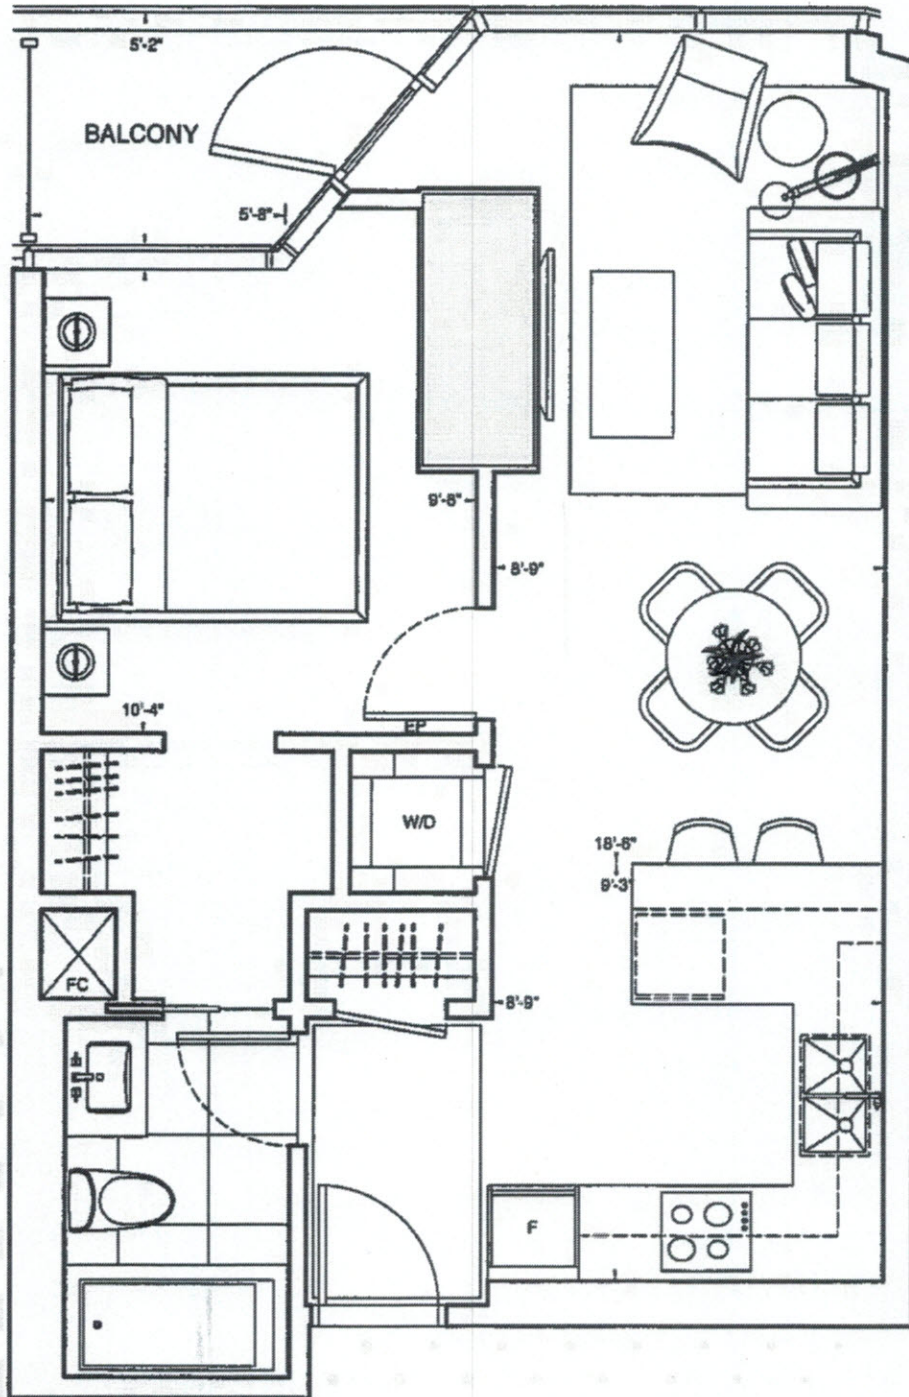

RESIDENCE 1E

1 Bedroom
Interior: 539 square feet • Balcony: 39 square feet

3007