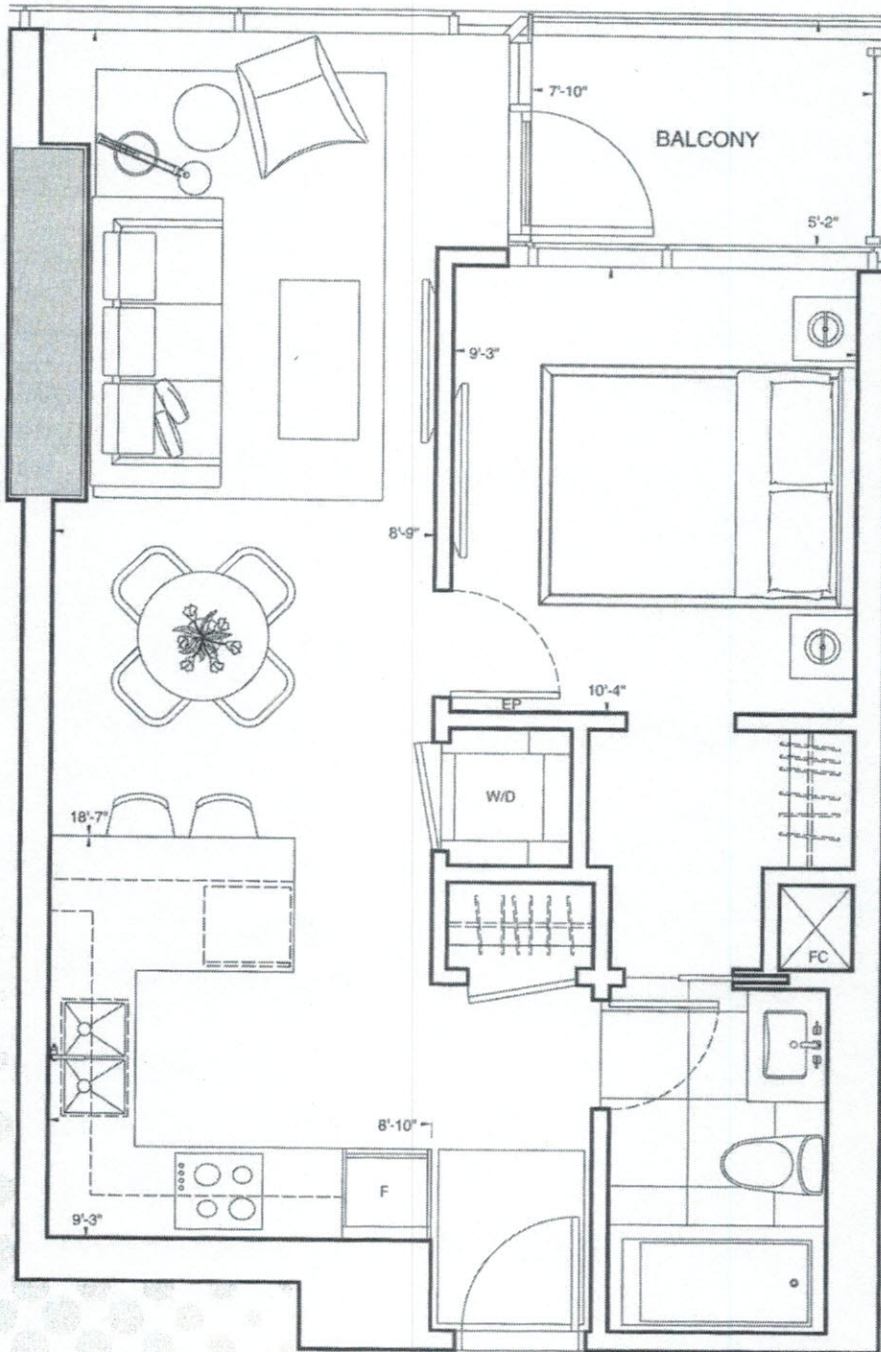

RESIDENCE 1D

1 Bedroom
Interior: 546 square feet • Balcony: 40 square feet

LEVEL 25 - 38