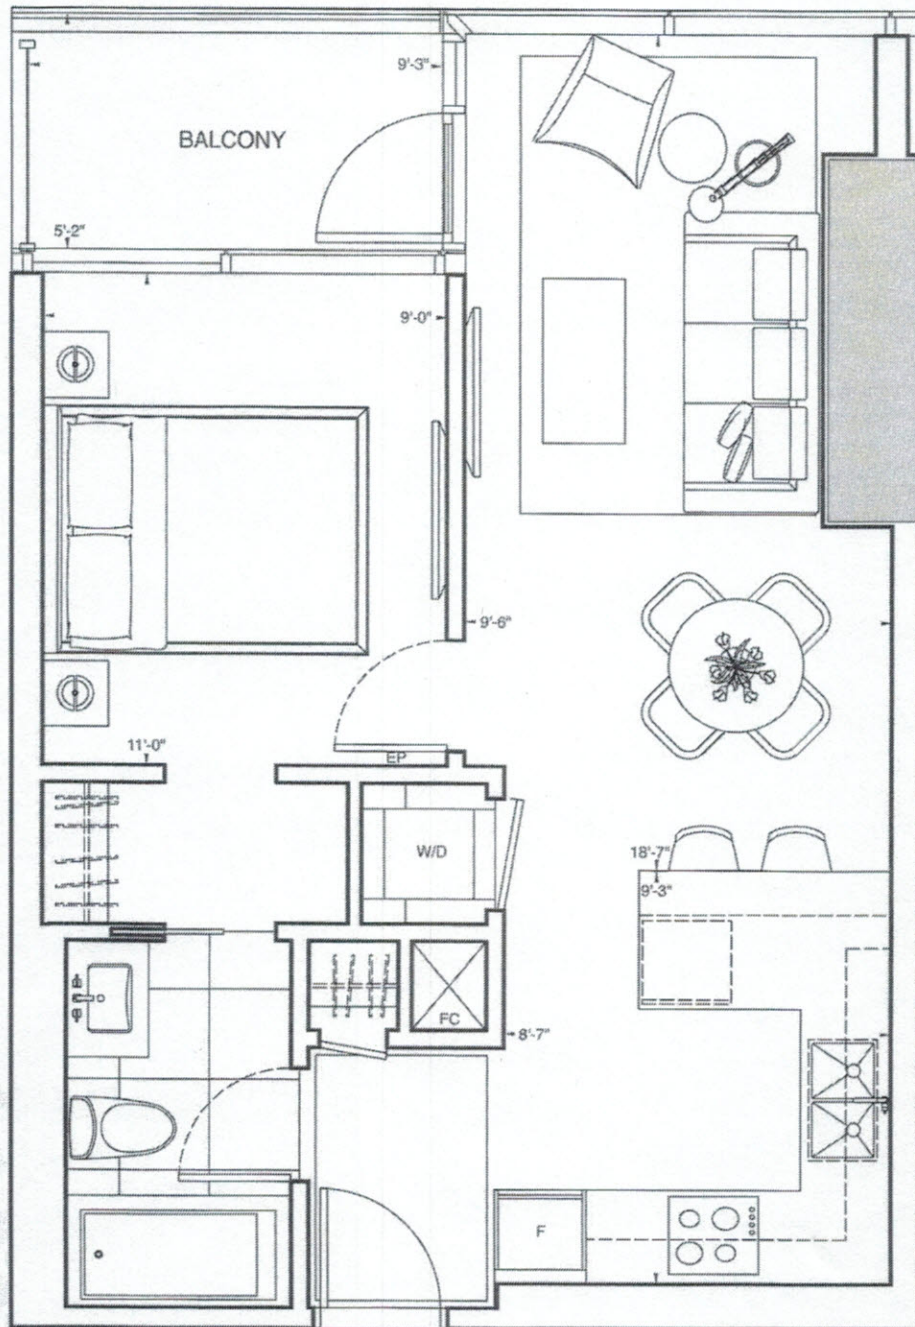

RESIDENCE 1C

1 Bedroom
Interior: 522 square feet • Balcony: 47 square feet

LEVEL 25 - 38