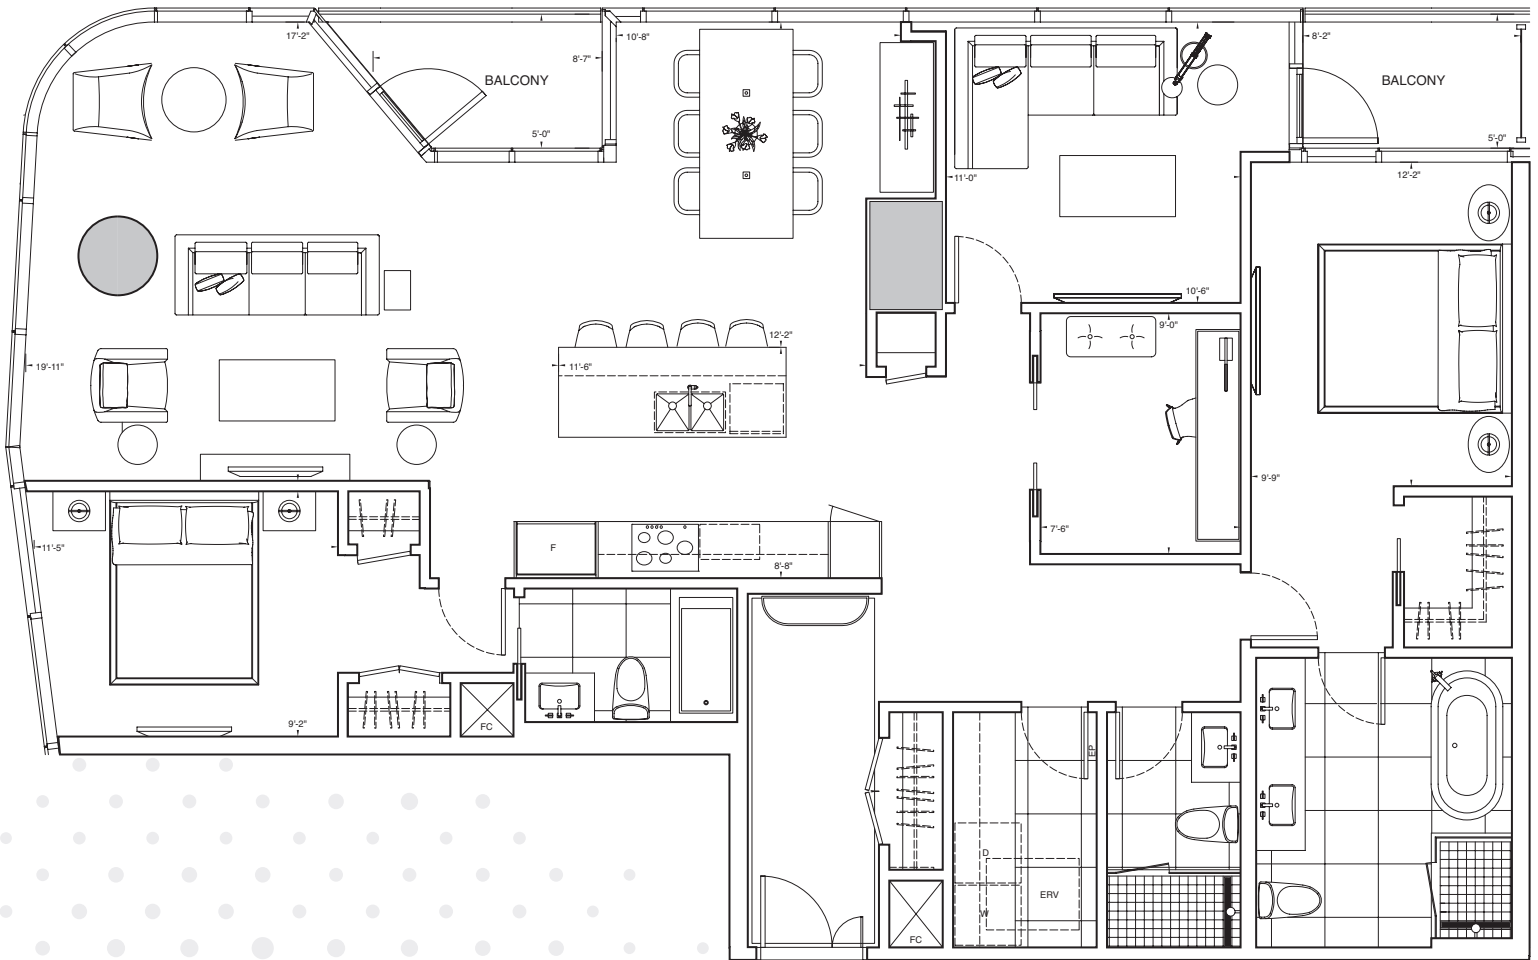

RESIDENCE 2J+D+F

2 Bedroom, Den Plus Family Room
Interior: 1,743 square feet • Balcony: 87 square feet

All dimensions are approximate and subject to normal construction variances. Dimensions may exceed the useable floor area. Sizes and specifications subject to change without notice. Furniture is displayed for illustration purposes only and does not necessarily reflect the electrical plan for the suite. Suites are sold unfurnished. E. & O.E. October 2015.