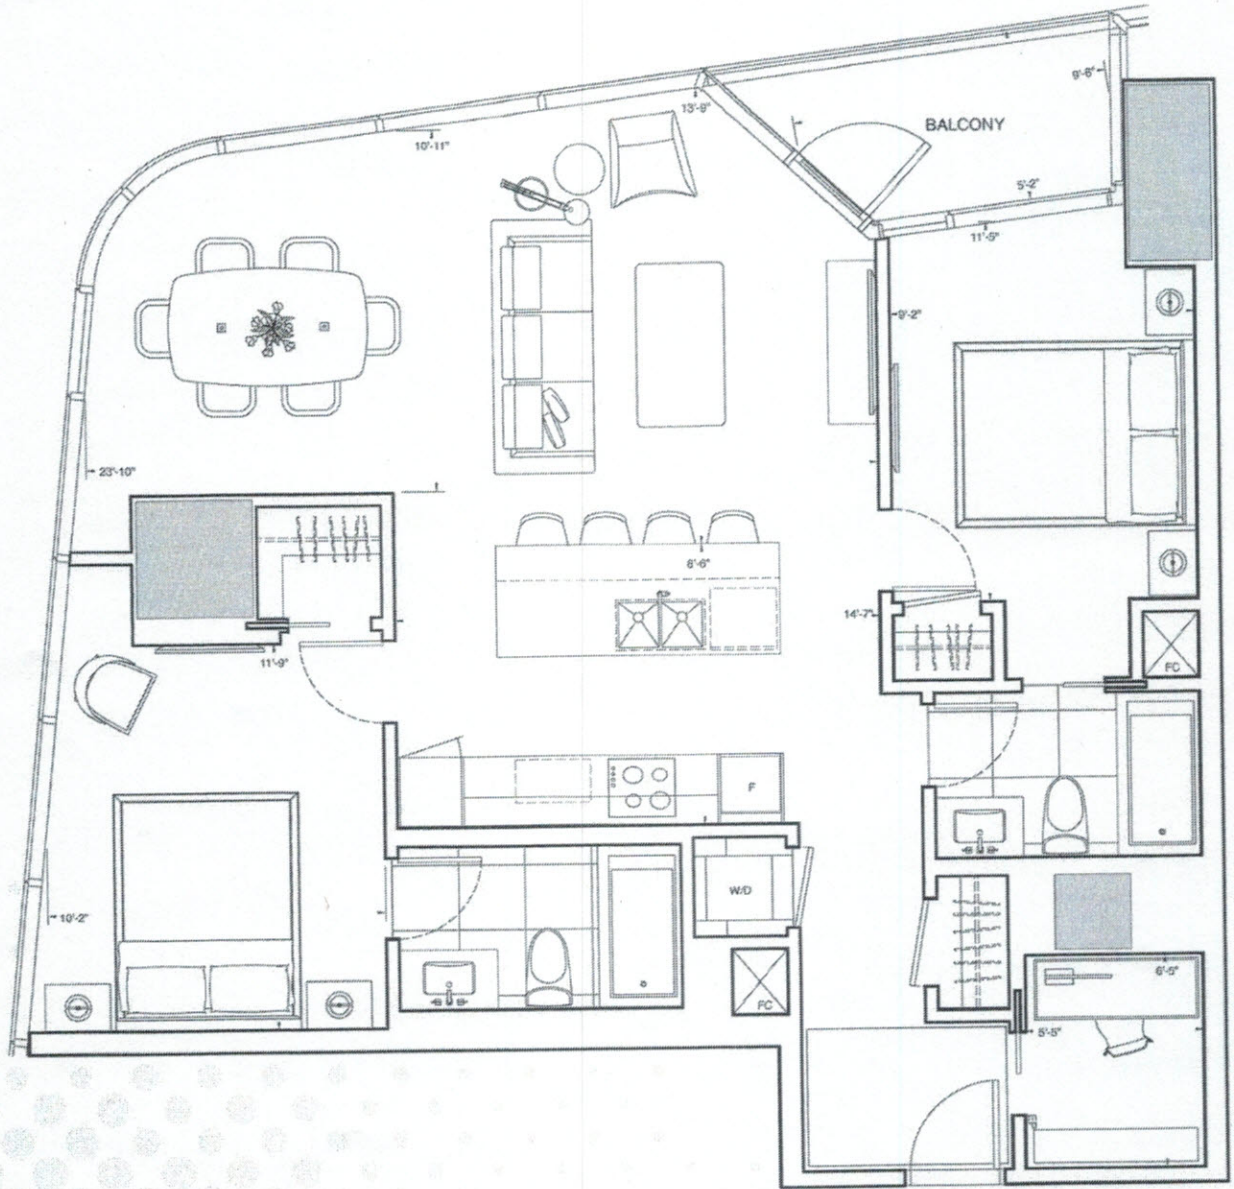

RESIDENCE 2C+D

2 Bedroom Plus Den
Interior: 1,017 square feet • Balcony: 50 square feet

All dimensions are approximate and subject to normal construction variances. Dimensions may exceed the useable floor area. Sizes and specifications subject to change without notice. Furniture is displayed for illustration purposes only and does not necessarily reflect the electrical plan for the suite. Suites are sold unfurnished. E.B.O.E. October 2016.