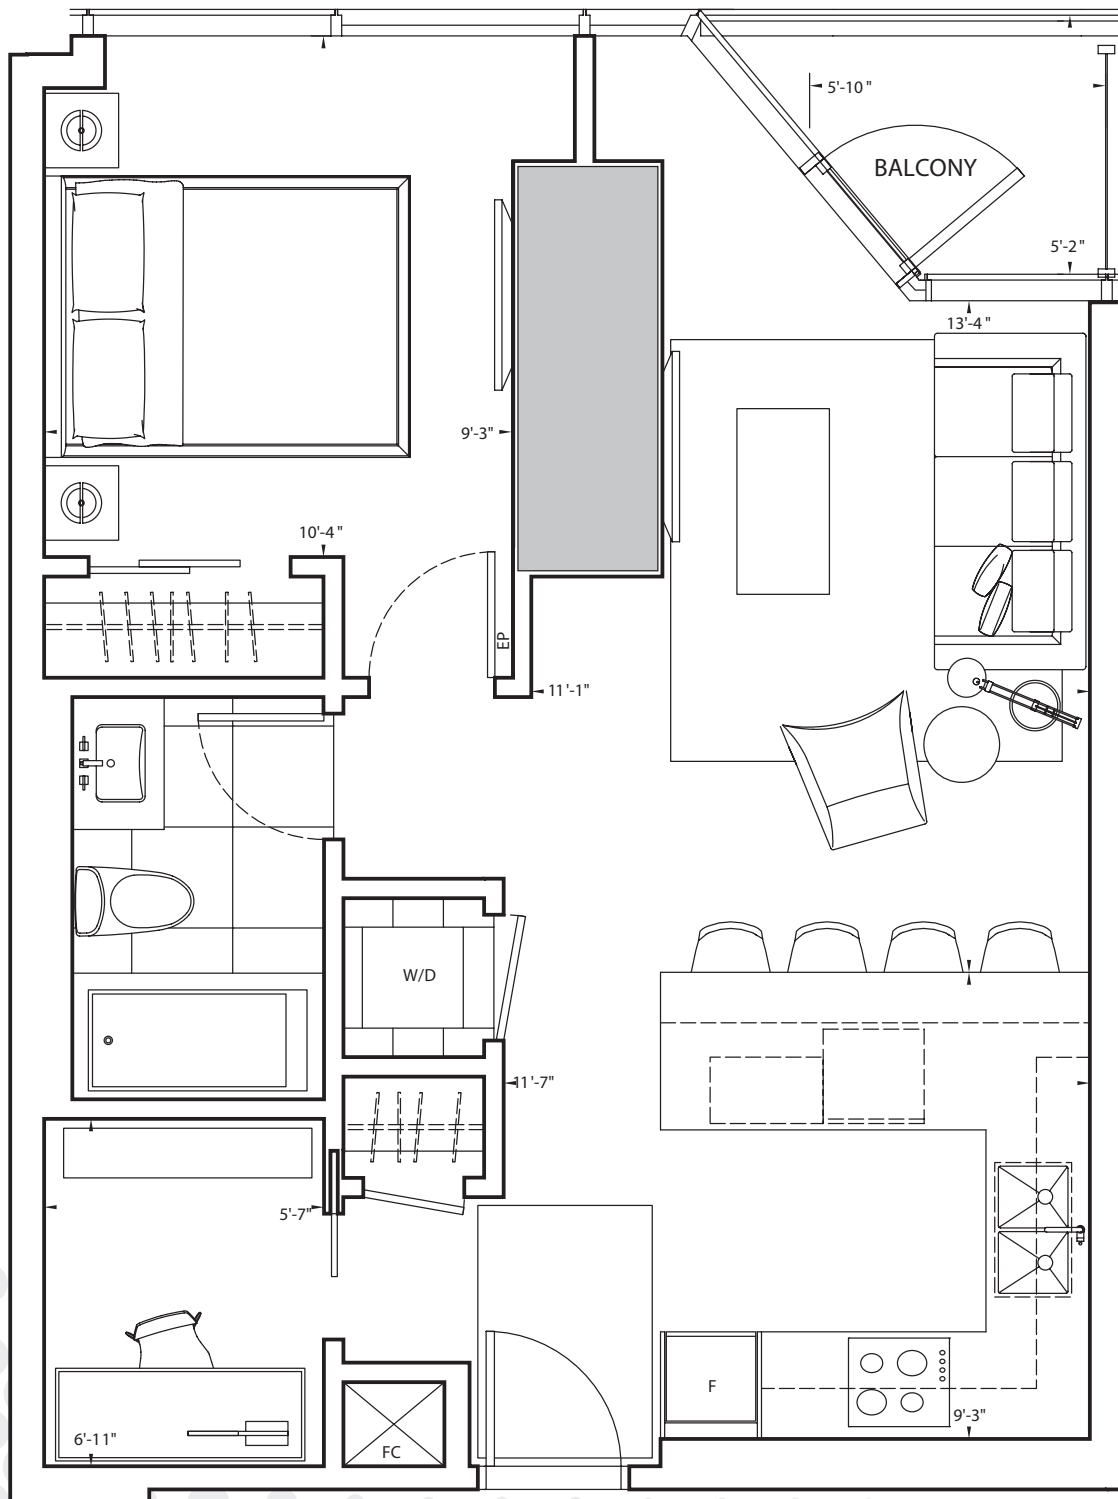

RESIDENCE 1B+D

1 Bedroom Plus Den
Interior: 595 square feet • Balcony: 32 square feet

All dimensions are approximate and subject to normal construction variances. Dimensions may exceed the useable floor area. Sizes and specifications subject to change without notice. Furniture is displayed for illustration purposes only and does not necessarily reflect the electrical plan for the suite. Suites are sold unfurnished. E. & O.E. October 2015.