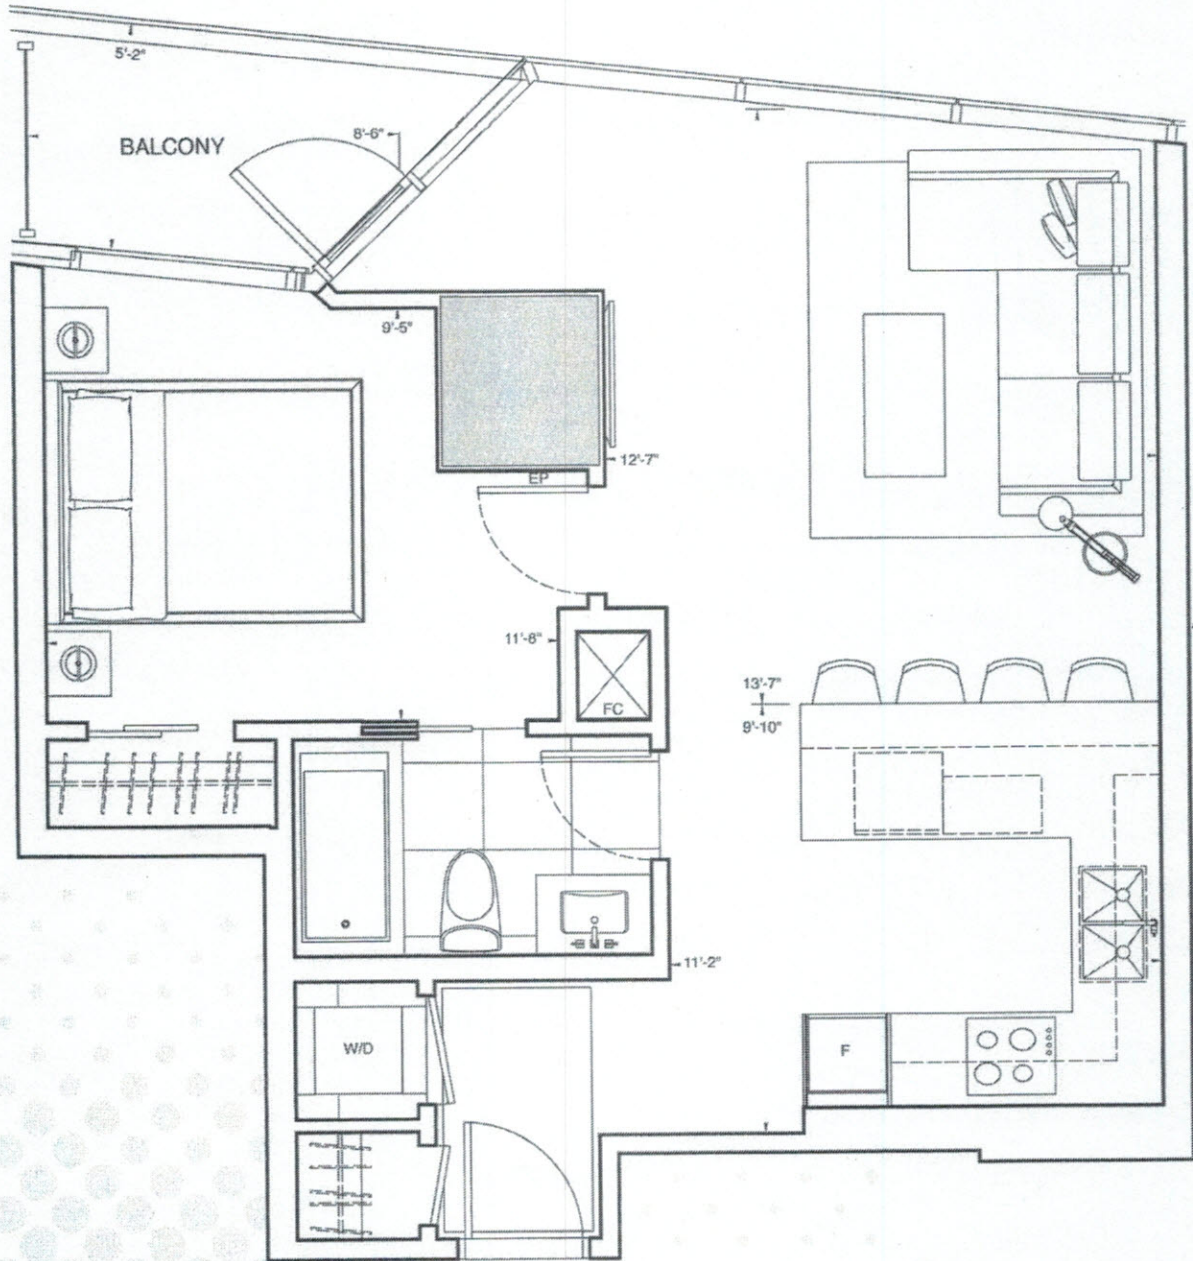

# RESIDENCE 1G

1 Bedroom  
Interior: 572 square feet • Balcony: 42 square feet

All dimensions are approximate and subject to normal construction variances. Dimensions may exceed the usable floor area. Sizes and specifications subject to change without notice. Furniture is displayed for illustration purposes only and does not necessarily reflect the electrical plan for the suite. Suites are sold unfurnished. E. S. O.E. October 2016.