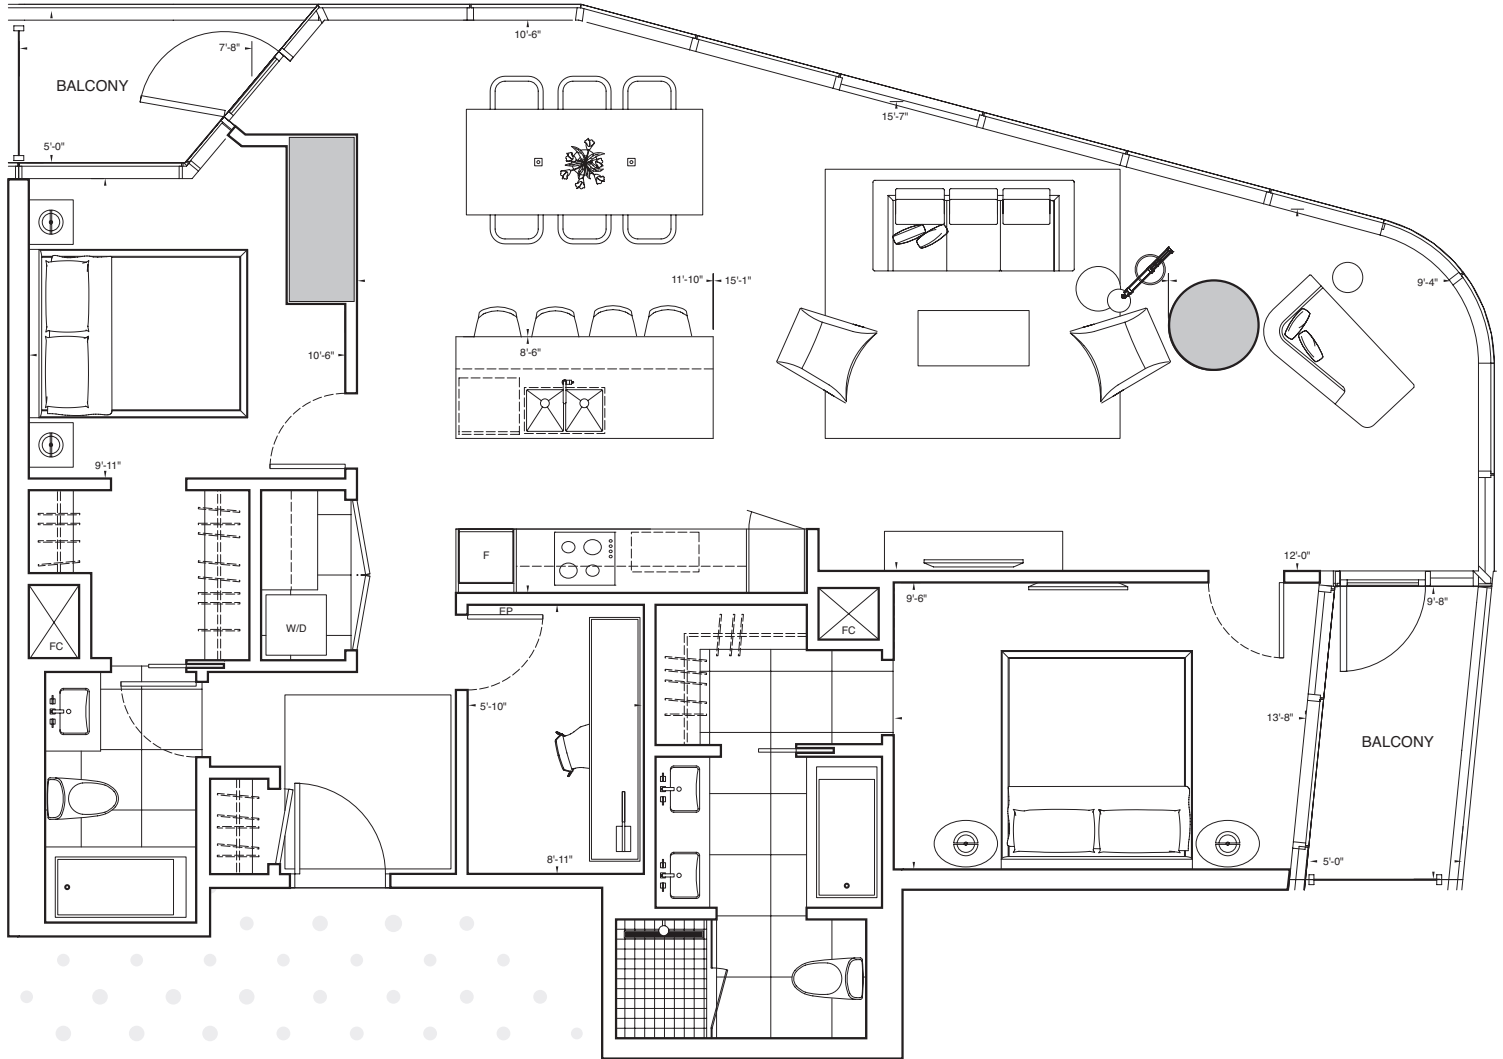

RESIDENCE 2G+D

2 Bedroom Plus Den
Interior: 1,266 square feet • Balcony: 83 square feet

All dimensions are approximate and subject to normal construction variances. Dimensions may exceed the useable floor area. Sizes and specifications subject to change without notice. Furniture is displayed for illustration purposes only and does not necessarily reflect the electrical plan for the suite. Suites are sold unfurnished. E. & O.E. October 2015.