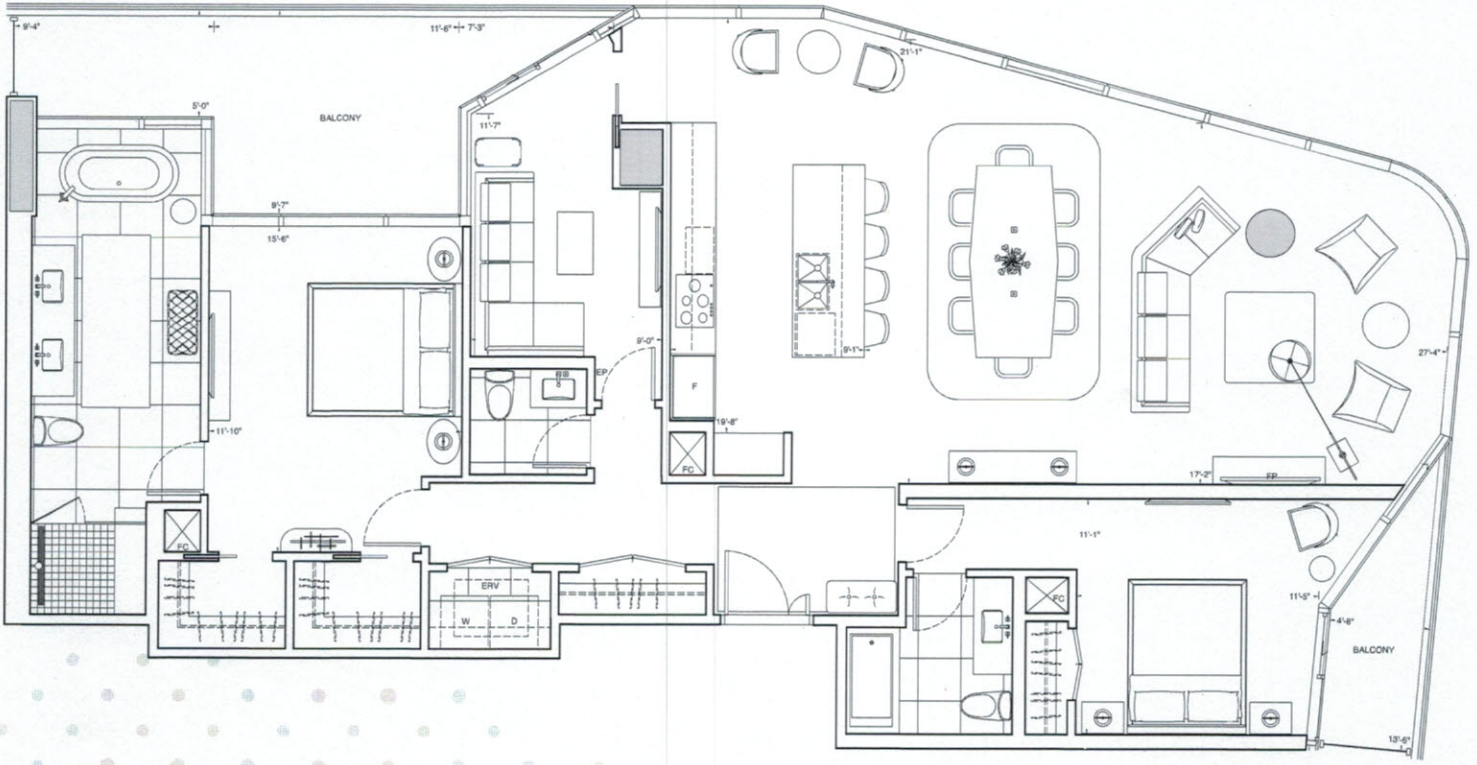

# RESIDENCE 2Q+D

2 Bedroom Plus Den  
Interior: 1,811 square feet • Balcony: 233 square feet

4703

All dimensions are approximate and subject to normal construction variances. Dimensions may exceed the useable floor area. Sizes and specifications subject to change without notice. Furniture is displayed for illustration purposes only and does not necessarily reflect the electrical plan for the suite. Suites are sold unfurnished. E. & O.E. October 2015.