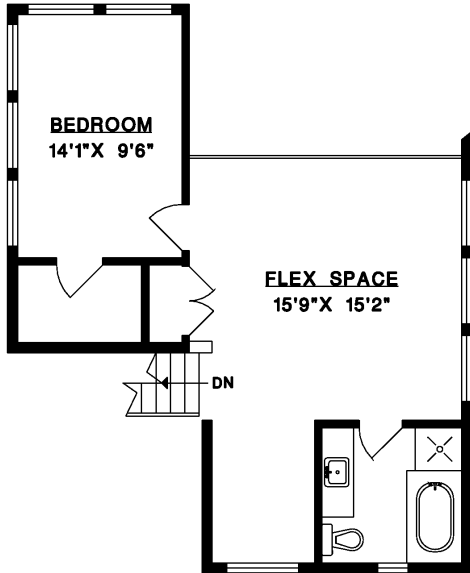

UPPER FLOOR

239 SHORE LANE BOWEN ISLAND

MAIN FLOOR	1,547 SQ.FT.
UPPER FLOOR	610 SQ.FT.
LOWER FLOOR	1,474 SQ.FT.
TOTAL	3,631 SQ.FT.
CARPORT	358 SQ.FT.
DECK	409 SQ.FT.
PATIO	625 SQ.FT.