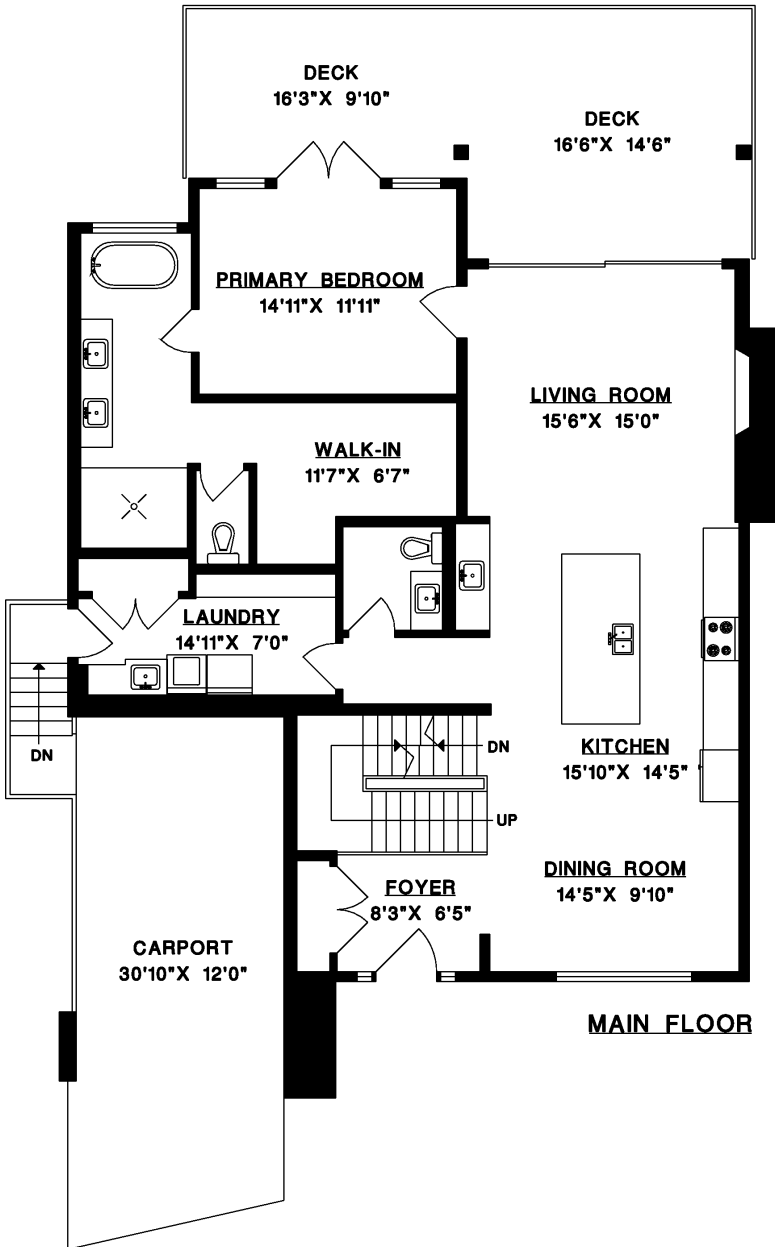

## 239 SHORE LANE BOWEN ISLAND

MAIN FLOOR	1,547 SQ.FT.
UPPER FLOOR	610 SQ.FT.
LOWER FLOOR	1,474 SQ.FT.
<b>TOTAL</b>	<b>3,631 SQ.FT.</b>
CARPORT	358 SQ.FT.
DECK	409 SQ.FT.
PATIO	625 SQ.FT.

**MAIN FLOOR**

**LOWER FLOOR**