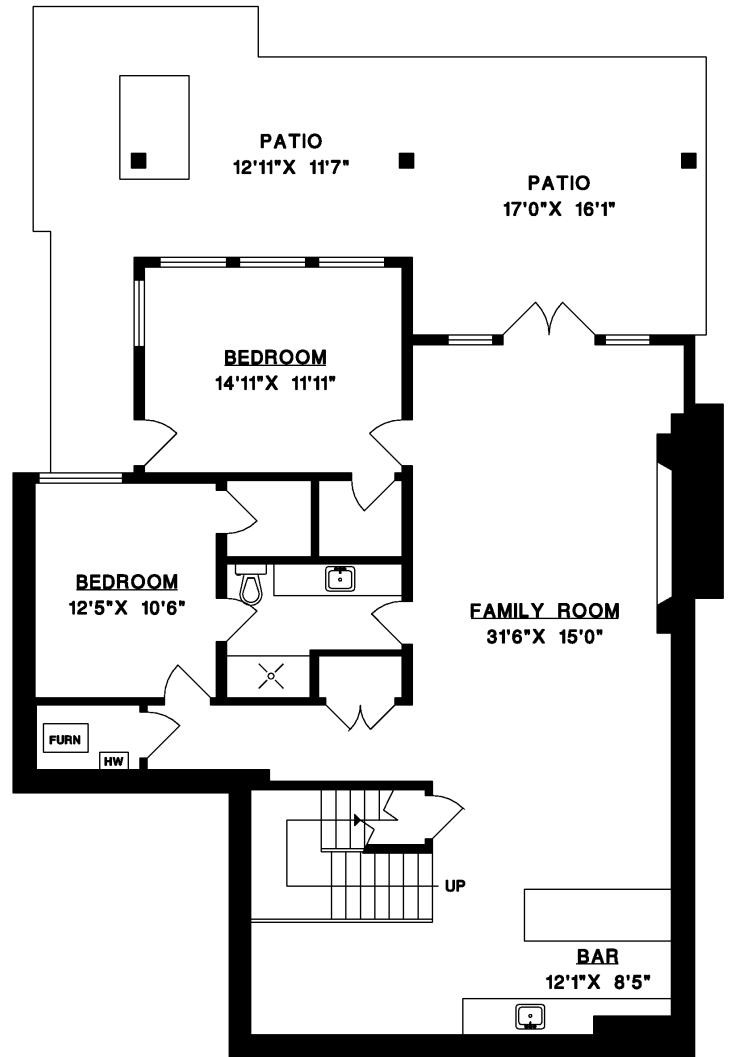

## 239 SHORE LANE BOWEN ISLAND

MAIN FLOOR	1,547 SQ.FT.
UPPER FLOOR	610 SQ.FT.
LOWER FLOOR	1,474 SQ.FT.
<b>TOTAL</b>	<b>3,631 SQ.FT.</b>
CARPORT	358 SQ.FT.
DECK	409 SQ.FT.
PATIO	625 SQ.FT.

**MAIN FLOOR**

**LOWER FLOOR**