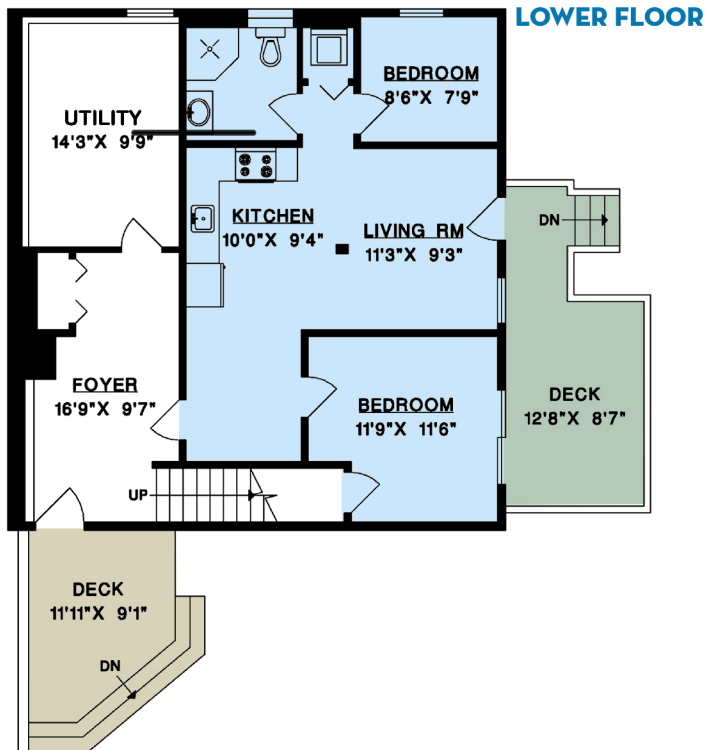

# BUY ON BOWEN

**MARY LYNN MACHADO**  
PERSONAL REAL ESTATE CORPORATION

buyonbowen.com  604.220.7085

850 BOLTON ROAD  
BOWEN ISLAND

|              |                     |
|--------------|---------------------|
| MAIN FLOOR   | 1,762 SQ.FT.        |
| UPPER FLOOR  | 1,616 SQ.FT.        |
| LOWER FLOOR  | 1,000 SQ.FT.        |
| <b>TOTAL</b> | <b>4,378 SQ.FT.</b> |
| DECKS        | 464 SQ.FT.          |

**UPPER FLOOR**

 **GUEST SUITE**

**LOWER FLOOR**

**MAIN FLOOR**