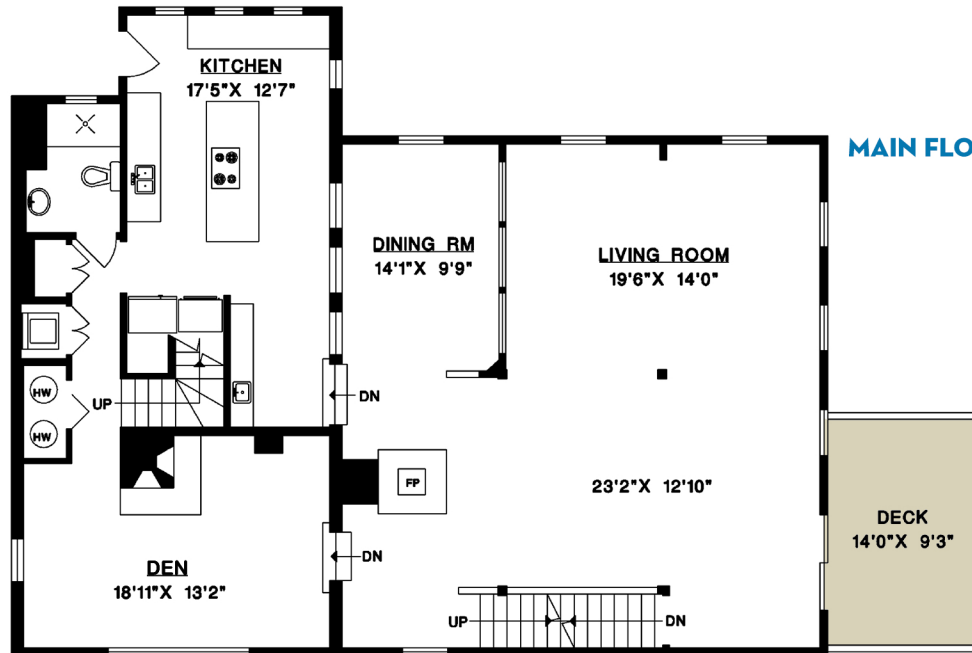

# BUY ON BOWEN

**MARY LYNN MACHADO**  
PERSONAL REAL ESTATE CORPORATION

buyonbowen.com  604.220.7085

850 BOLTON ROAD  
BOWEN ISLAND

|              |                     |
|--------------|---------------------|
| MAIN FLOOR   | 1,762 SQ.FT.        |
| UPPER FLOOR  | 1,616 SQ.FT.        |
| LOWER FLOOR  | 1,000 SQ.FT.        |
| <b>TOTAL</b> | <b>4,378 SQ.FT.</b> |
| DECKS        | 464 SQ.FT.          |

**UPPER FLOOR**

 **GUEST SUITE**

**LOWER FLOOR**

**MAIN FLOOR**