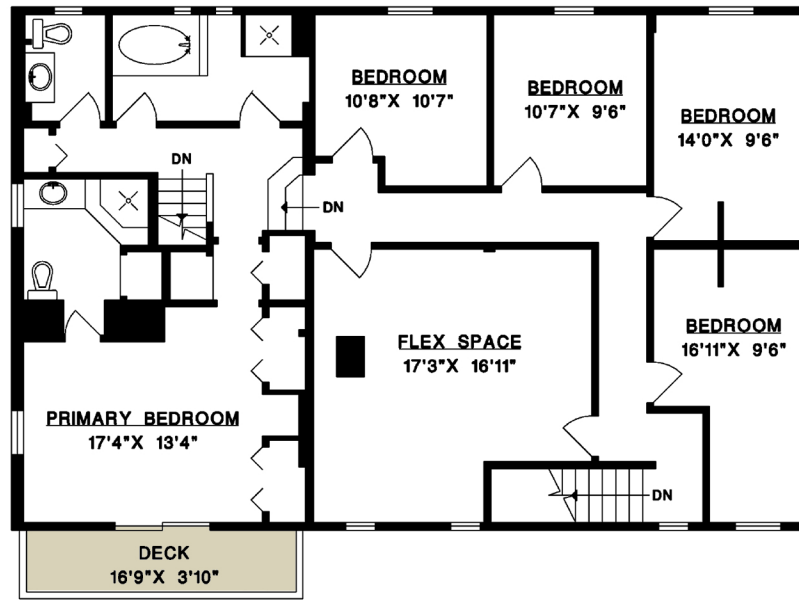

# BUY ON BOWEN

**MARY LYNN MACHADO**  
PERSONAL REAL ESTATE CORPORATION

buyonbowen.com  604.220.7085

850 BOLTON ROAD  
BOWEN ISLAND

|              |                     |
|--------------|---------------------|
| MAIN FLOOR   | 1,762 SQ.FT.        |
| UPPER FLOOR  | 1,616 SQ.FT.        |
| LOWER FLOOR  | 1,000 SQ.FT.        |
| <b>TOTAL</b> | <b>4,378 SQ.FT.</b> |
| DECKS        | 464 SQ.FT.          |

**UPPER FLOOR**

 **GUEST SUITE**

**LOWER FLOOR**

**MAIN FLOOR**