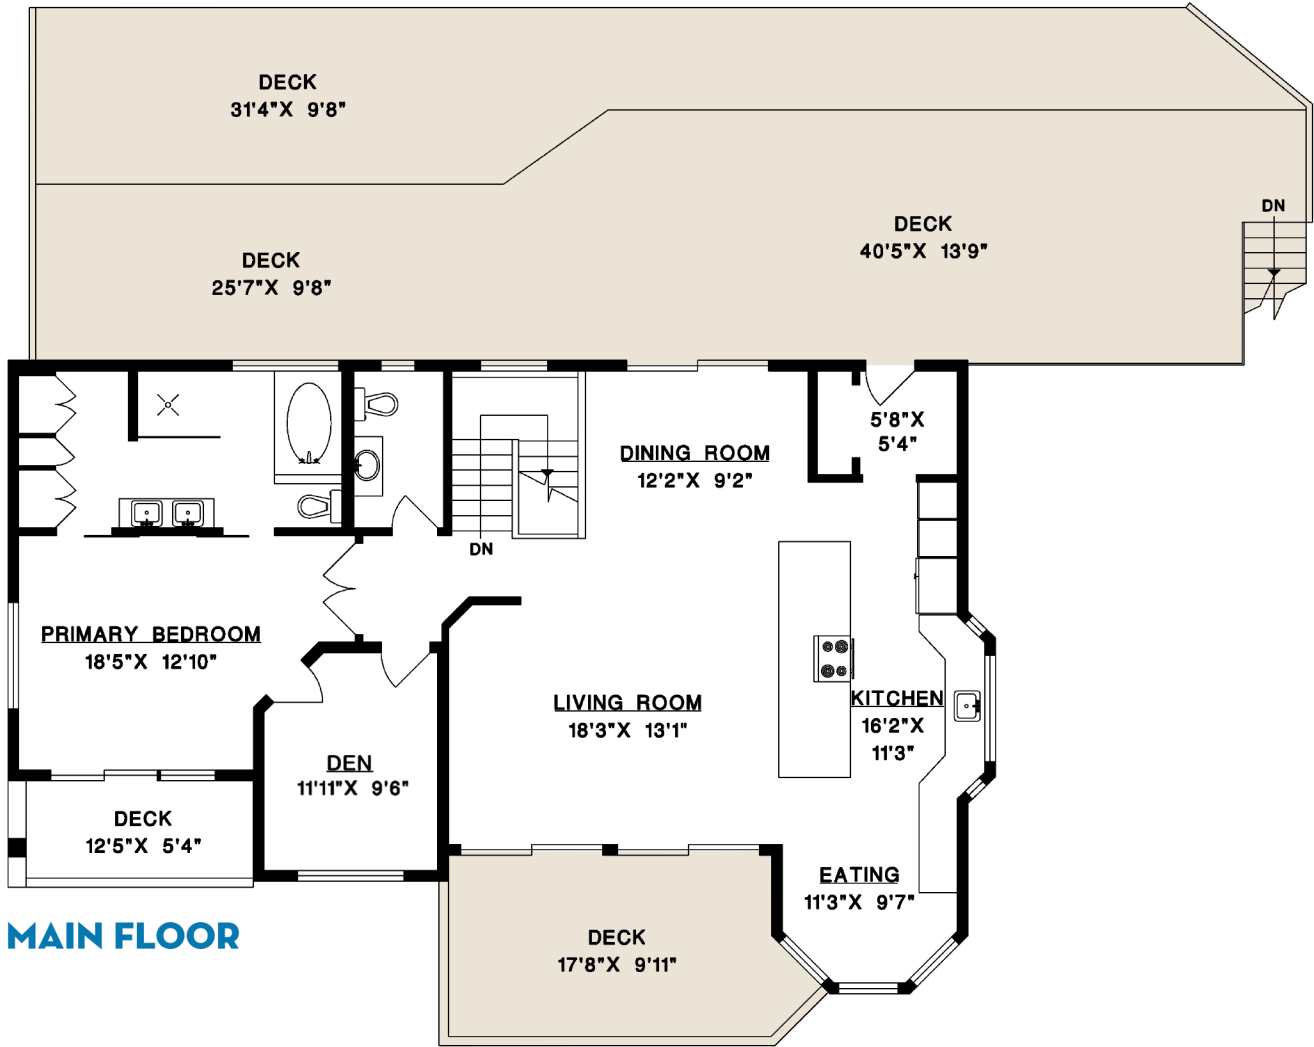

BUY ON BOWEN

MARY LYNN MACHADO
PERSONAL REAL ESTATE CORPORATION

buyonbowen.com  604.220.7085

1609 ISLEVIEW LANE
BOWEN ISLAND

MAIN FLOOR	1,464 SQ.FT.
LOWER FLOOR	1,113 SQ.FT.
TOTAL	2,577 SQ.FT.
GARAGE	560 SQ.FT.
DECKS	1,594 SQ.FT.

MAIN FLOOR

LOWER FLOOR