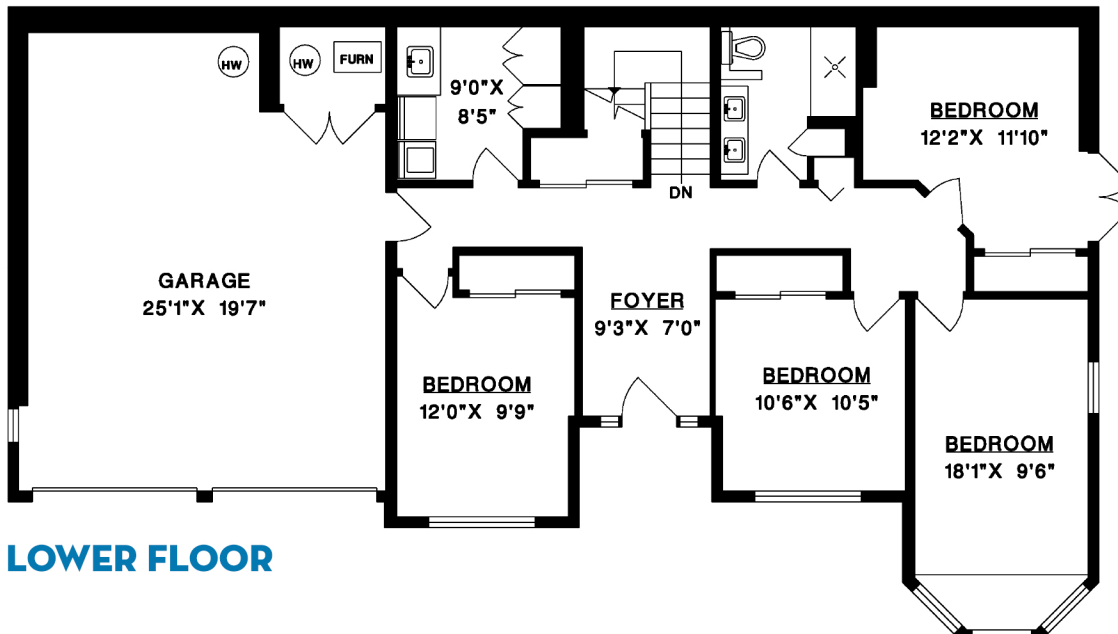

BUY ON BOWEN

MARY LYNN MACHADO
PERSONAL REAL ESTATE CORPORATION

buyonbowen.com  604.220.7085

1609 ISLEVIEW LANE
BOWEN ISLAND

MAIN FLOOR	1,464 SQ.FT.
LOWER FLOOR	1,113 SQ.FT.
TOTAL	2,577 SQ.FT.
GARAGE	560 SQ.FT.
DECKS	1,594 SQ.FT.

MAIN FLOOR

LOWER FLOOR