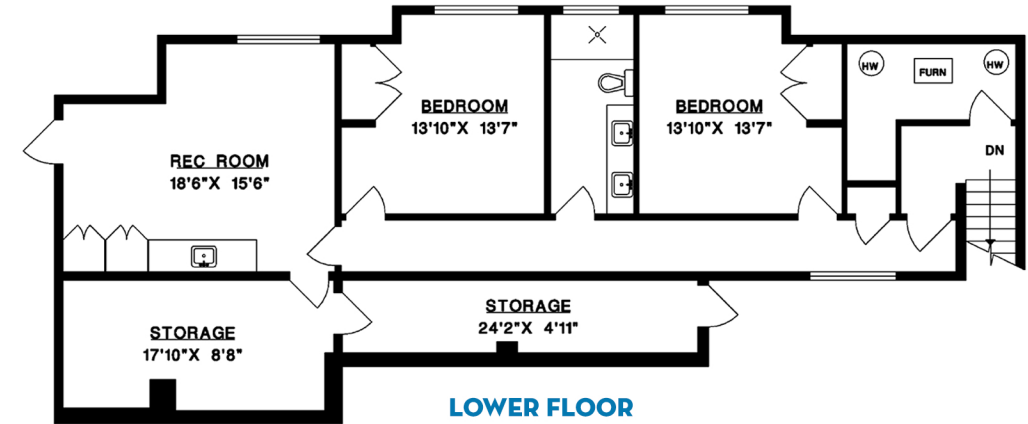

743 CHANNELVIEW DRIVE  
BOWEN ISLAND

MAIN FLOOR 1,602 SQ.FT.  
LOWER FLOOR 1,455 SQ.FT.  
TOTAL 3,057 SQ.FT.

COACH HOUSE 992 SQ.FT.  
GARAGES 1,020 SQ.FT.  
DECKS 839 SQ.FT.

**Bowen Collective**

Mary Lynn Machado  
PERSONAL REAL ESTATE CORPORATION

Josh Skuce REALTOR®

buyonbowen.com

1" = 6'  
SCALE