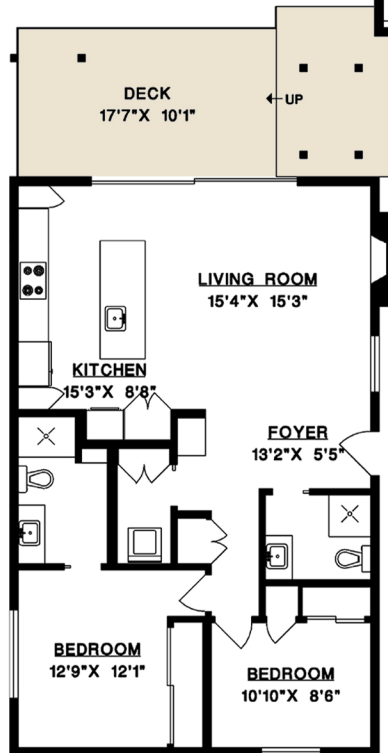

743 CHANNELVIEW DRIVE  
BOWEN ISLAND

MAIN FLOOR 1,602 SQ.FT.  
LOWER FLOOR 1,455 SQ.FT.  
TOTAL 3,057 SQ.FT.

COACH HOUSE 992 SQ.FT.  
GARAGES 1,020 SQ.FT.  
DECKS 839 SQ.FT.

**Bowen Collective**

Mary Lynn Machado  
PERSONAL REAL ESTATE CORPORATION

Josh Skuce REALTOR®

buyonbowen.com

1" = 6'  
SCALE