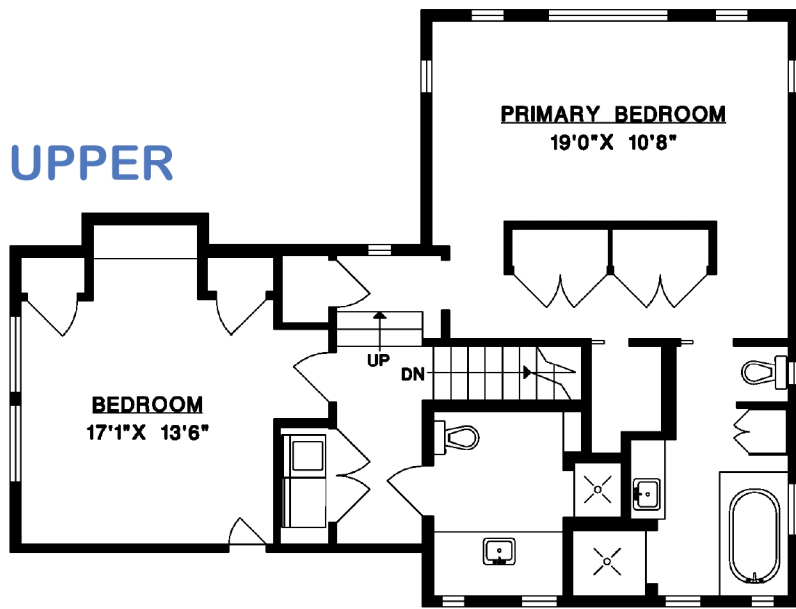

BUY ON BOWEN

MARY LYNN MACHADO
PERSONAL REAL ESTATE CORPORATION

buyonbowen.com  604.220.7085

1004 COWAN POINT DRIVE
BOWEN ISLAND

MAIN FLOOR	1,764 SQ.FT.
UPPER FLOOR	1,013 SQ.FT.
TOTAL	2,777 SQ.FT.

WORKSHOP / STORAGE	580 SQ.FT.
DECKS	1086 SQ.FT.

UPPER

MAIN

BASEMENT

WORKSHOP / STORAGE
21'4" X 14'9"