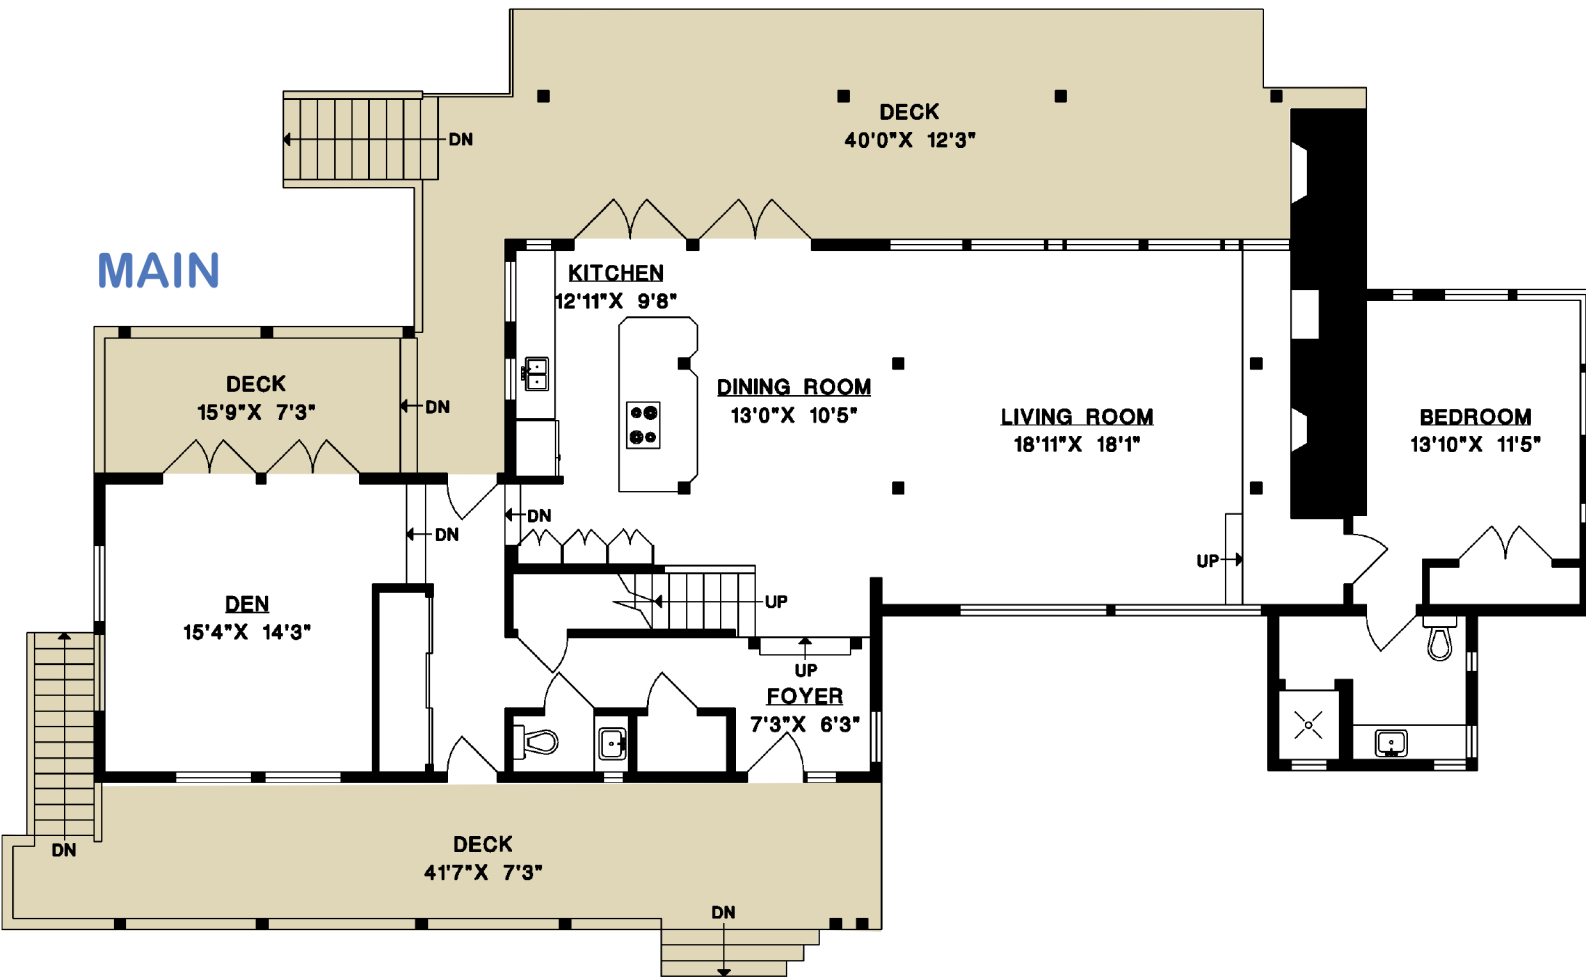

BUY ON BOWEN

MARY LYNN MACHADO
PERSONAL REAL ESTATE CORPORATION

buyonbowen.com  604.220.7085

1004 COWAN POINT DRIVE
BOWEN ISLAND

MAIN FLOOR	1,764 SQ.FT.
UPPER FLOOR	1,013 SQ.FT.
TOTAL	2,777 SQ.FT.

WORKSHOP / STORAGE	580 SQ.FT.
DECKS	1086 SQ.FT.

UPPER

MAIN

BASEMENT

WORKSHOP / STORAGE
21'4" X 14'9"