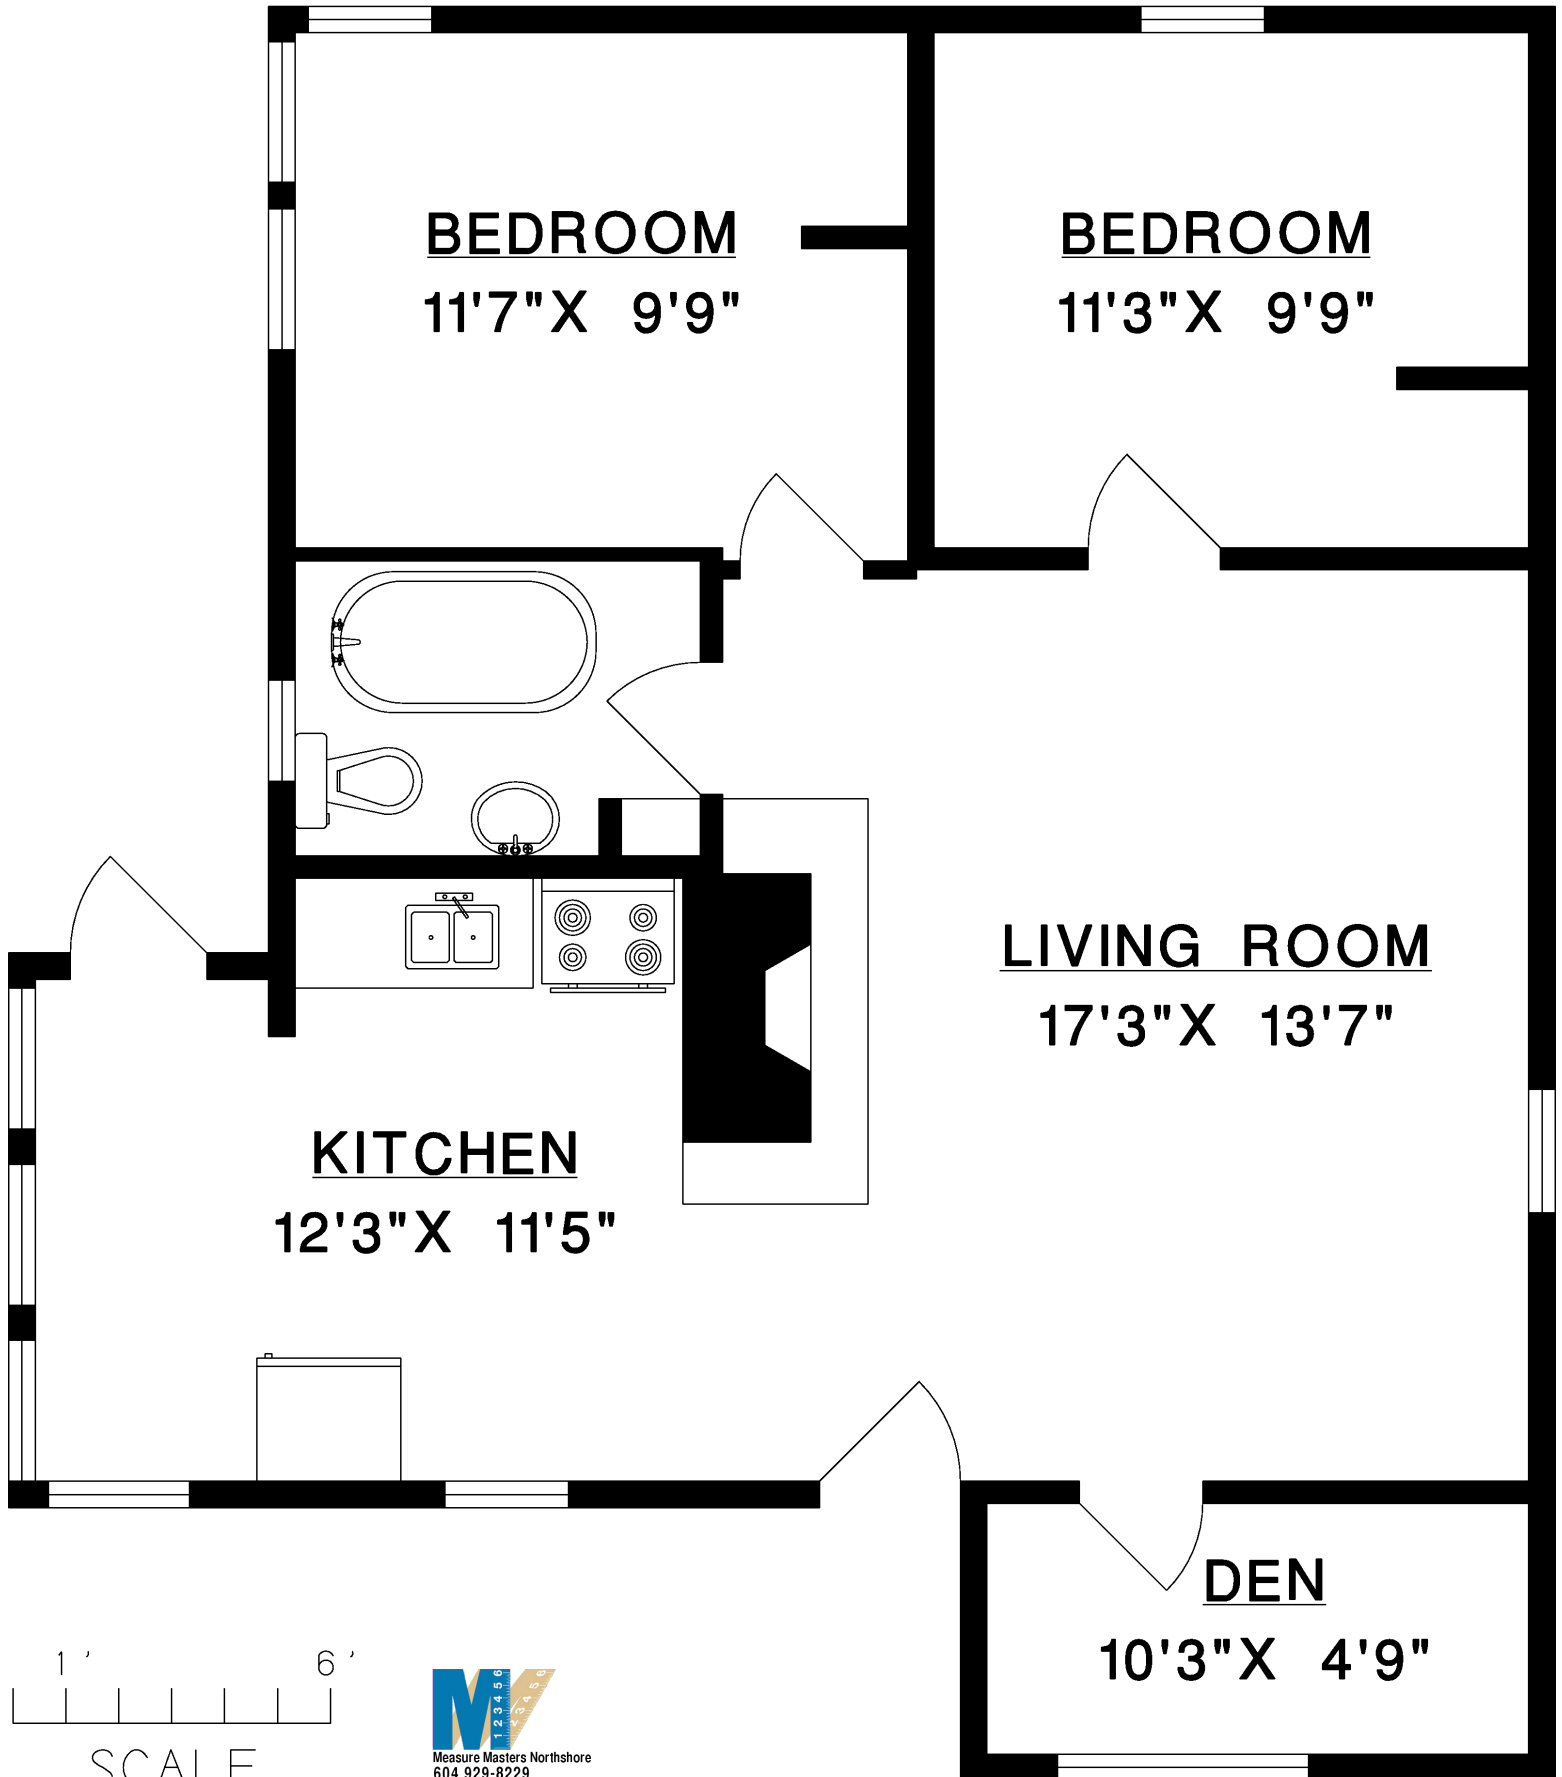

BUY ON BOWEN

MARY LYNN MACHADO
PERSONAL REAL ESTATE CORPORATION

buyonbowen.com  604.220.7085

1046 MILLER ROAD
BOWEN ISLAND

TOTAL 802 SQ.FT.

SCALE