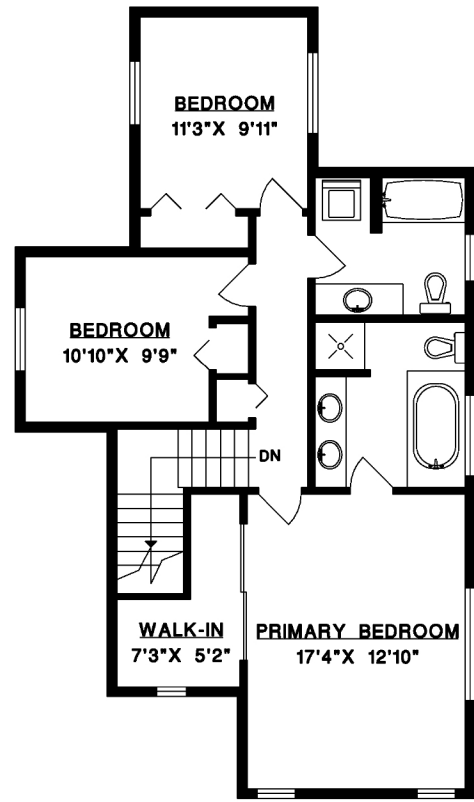

BUY ON BOWEN

MARY LYNN MACHADO
PERSONAL REAL ESTATE CORPORATION

buyonbowen.com  604.220.7085

341 AERIE TREE LANE
BOWEN ISLAND

MAIN FLOOR	1,400 SQ.FT.
UPPER FLOOR	917 SQ.FT.
LOWER FLOOR	1,298 SQ.FT.
TOTAL	3,615 SQ.FT.
DECKS	1,371 SQ.FT.

UPPER FLOOR

MAIN FLOOR

LOWER FLOOR