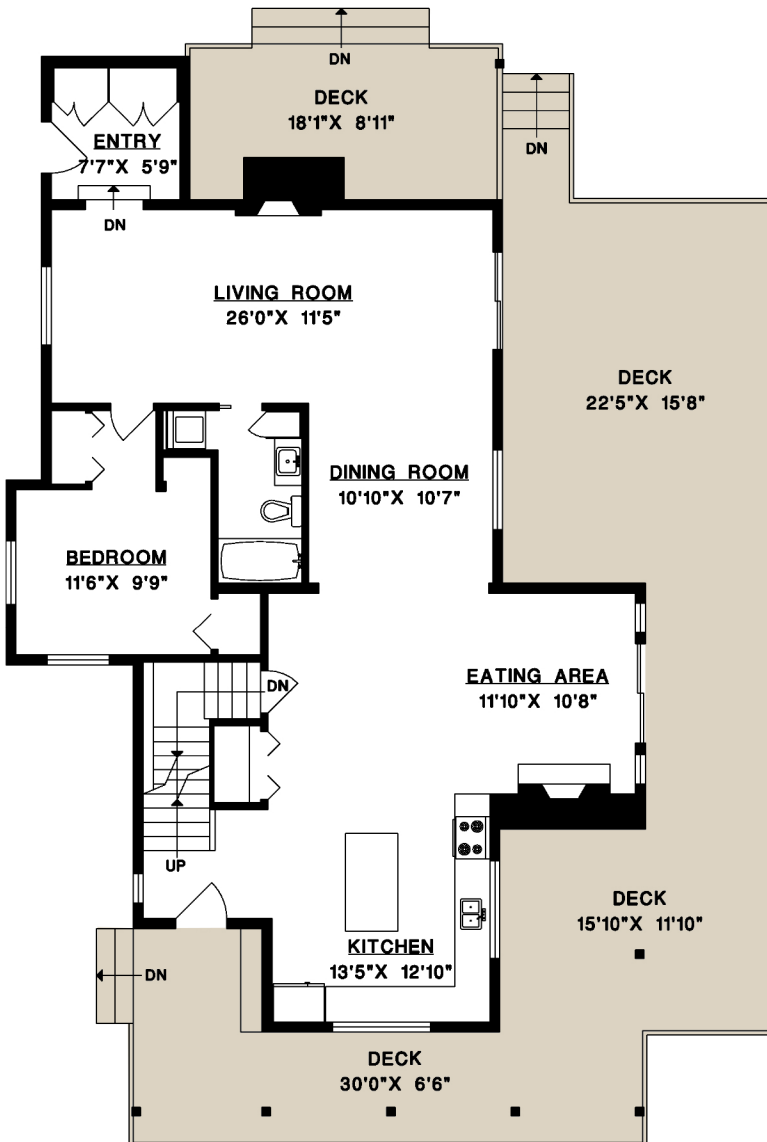

BUY ON BOWEN

MARY LYNN MACHADO
PERSONAL REAL ESTATE CORPORATION

buyonbowen.com  604.220.7085

341 AERIE TREE LANE
BOWEN ISLAND

MAIN FLOOR	1,400 SQ.FT.
UPPER FLOOR	917 SQ.FT.
LOWER FLOOR	1,298 SQ.FT.
TOTAL	3,615 SQ.FT.
DECKS	1,371 SQ.FT.

UPPER FLOOR

MAIN FLOOR

LOWER FLOOR