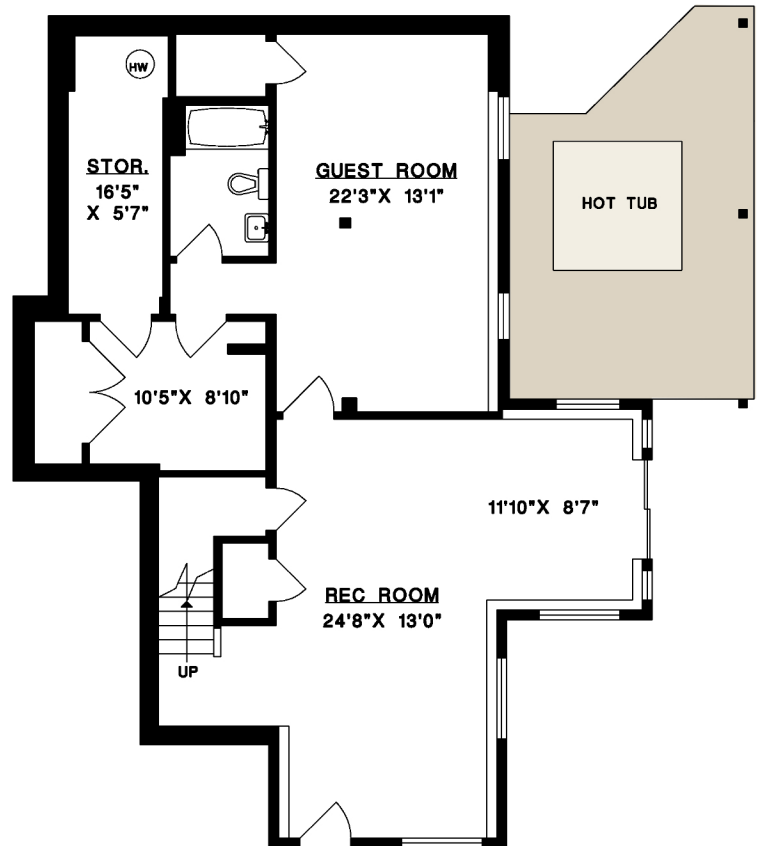

BUY ON BOWEN

MARY LYNN MACHADO
PERSONAL REAL ESTATE CORPORATION

buyonbowen.com  604.220.7085

341 AERIE TREE LANE
BOWEN ISLAND

MAIN FLOOR	1,400 SQ.FT.
UPPER FLOOR	917 SQ.FT.
LOWER FLOOR	1,298 SQ.FT.
TOTAL	3,615 SQ.FT.
DECKS	1,371 SQ.FT.

UPPER FLOOR

MAIN FLOOR

LOWER FLOOR