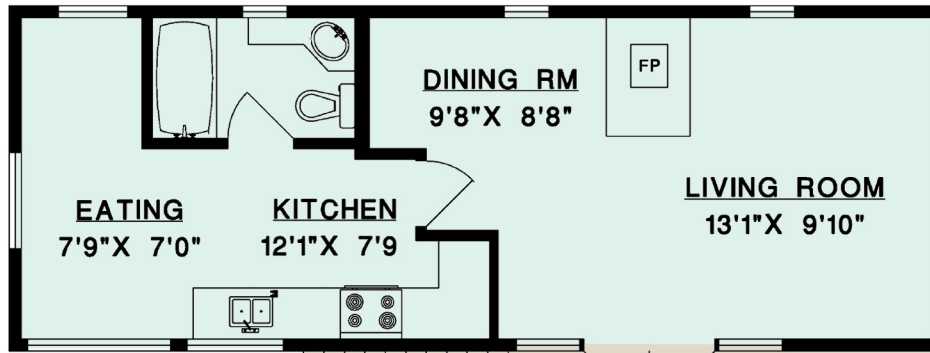

**GUEST SUITE**

**MAIN FLOOR**

**LOWER FLOOR**

709 WINDJAMMER ROAD  
BOWEN ISLAND

MAIN FLOOR	510 SQ.FT.
LOWER FLOOR	681 SQ.FT.
<b>TOTAL</b>	<b>1191 SQ.FT.</b>
STUDIO	537 SQ.FT.

**Bowen Collective**

**Mary Lynn Machado**  
PERSONAL REAL ESTATE CORPORATION