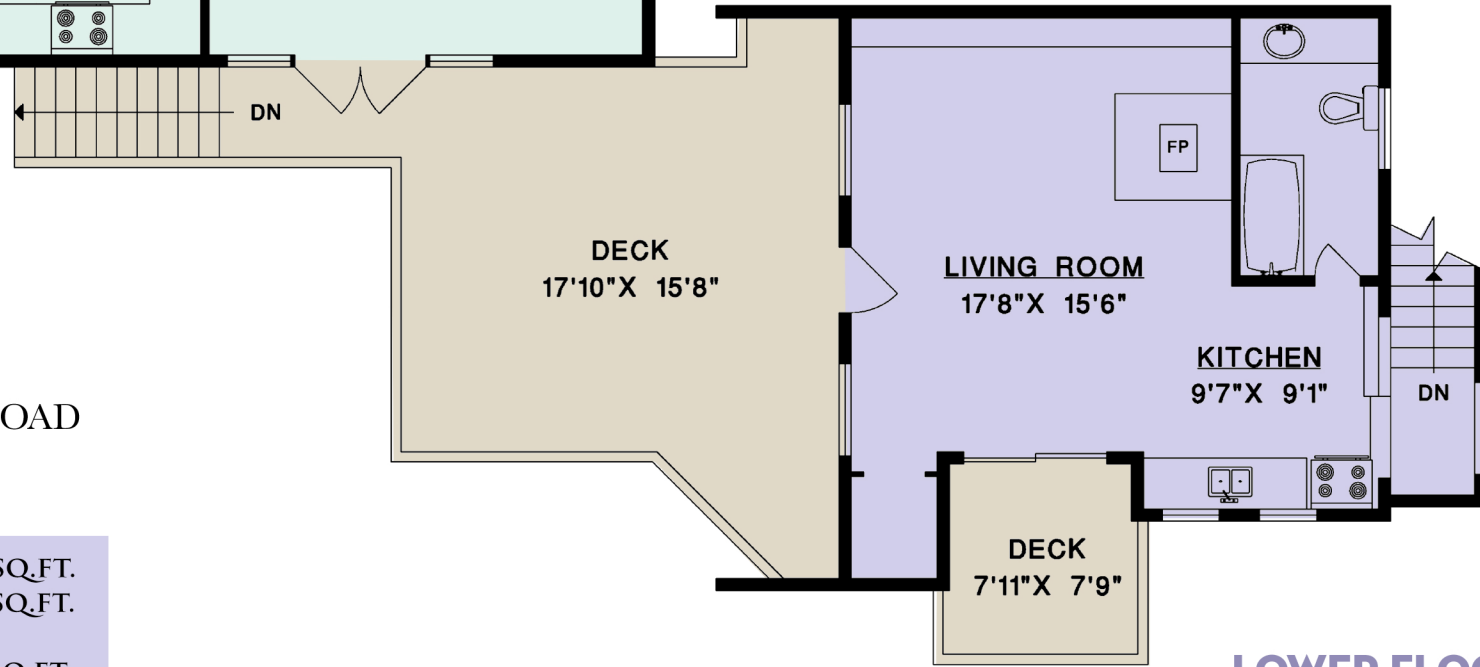

**GUEST SUITE**

**MAIN FLOOR**

**LOWER FLOOR**

709 WINDJAMMER ROAD  
BOWEN ISLAND

MAIN FLOOR	510 SQ.FT.
LOWER FLOOR	681 SQ.FT.
<b>TOTAL</b>	<b>1191 SQ.FT.</b>
STUDIO	537 SQ.FT.

**Bowen Collective**

**Mary Lynn Machado**  
PERSONAL REAL ESTATE CORPORATION