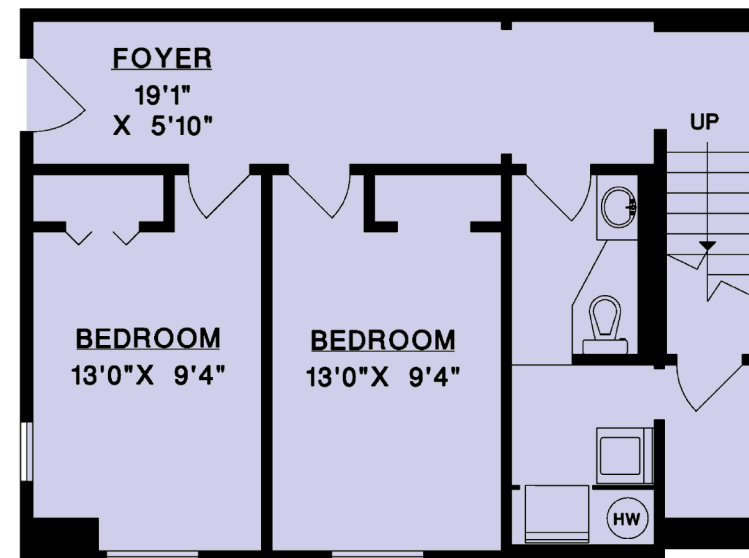

**GUEST SUITE**

**MAIN FLOOR**

**LOWER FLOOR**

709 WINDJAMMER ROAD  
BOWEN ISLAND

MAIN FLOOR	510 SQ.FT.
LOWER FLOOR	681 SQ.FT.
<b>TOTAL</b>	<b>1191 SQ.FT.</b>
STUDIO	537 SQ.FT.

**Bowen Collective**

**Mary Lynn Machado**  
PERSONAL REAL ESTATE CORPORATION