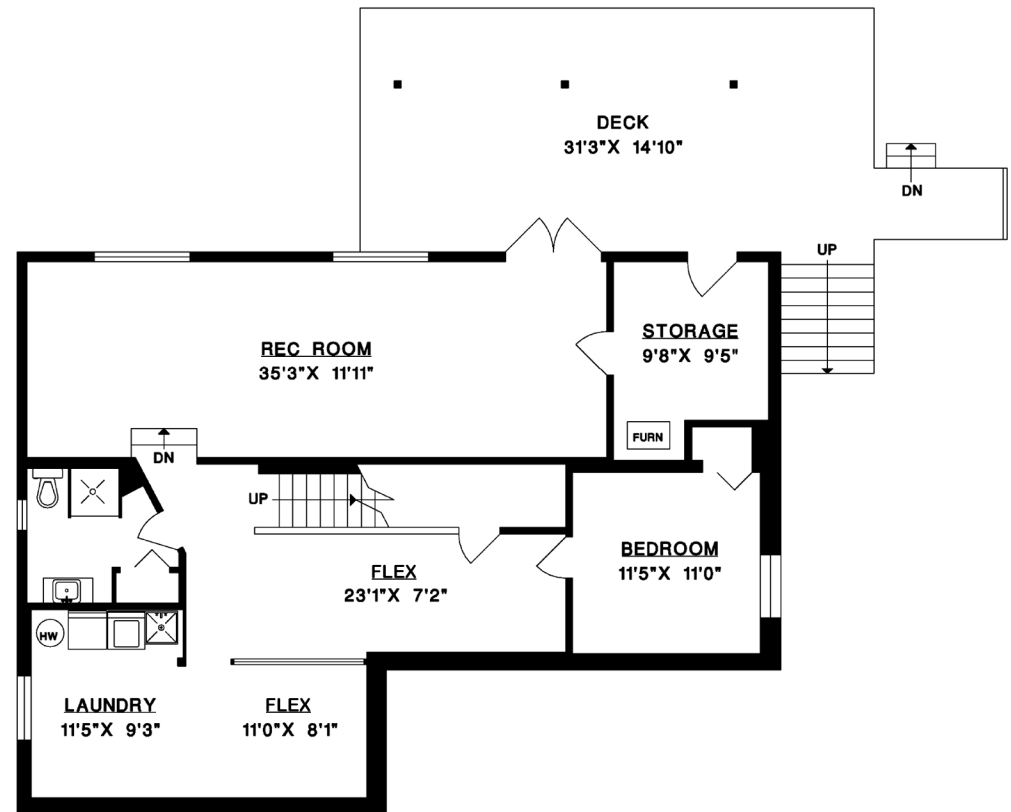

BUY ON BOWEN

MARY LYNN MACHADO
PERSONAL REAL ESTATE CORPORATION

buyonbowen.com  604.220.7085

876 WINDJAMMER ROAD
BOWEN ISLAND

MAIN FLOOR	1,444 SQ.FT.
LOWER FLOOR	1,378 SQ.FT.
TOTAL	2,822 SQ.FT.
DECKS	903 SQ.FT.

MAIN FLOOR

LOWER FLOOR

1' 6'
SCALE