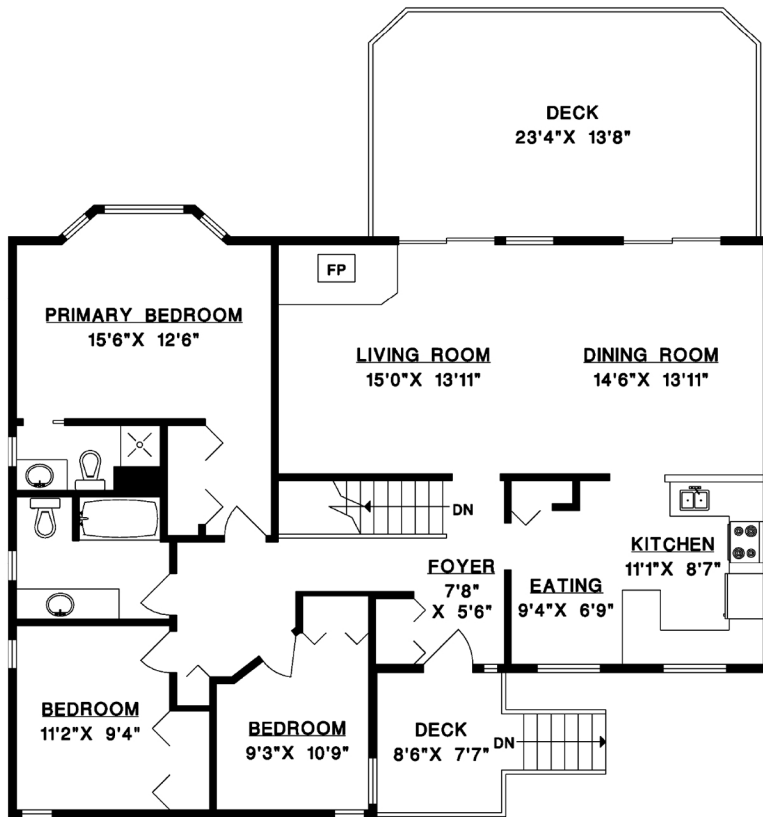

BUY ON BOWEN

MARY LYNN MACHADO
PERSONAL REAL ESTATE CORPORATION

buyonbowen.com  604.220.7085

876 WINDJAMMER ROAD
BOWEN ISLAND

MAIN FLOOR	1,444 SQ.FT.
LOWER FLOOR	1,378 SQ.FT.
TOTAL	2,822 SQ.FT.
DECKS	903 SQ.FT.

MAIN FLOOR

LOWER FLOOR

1' 6'
SCALE