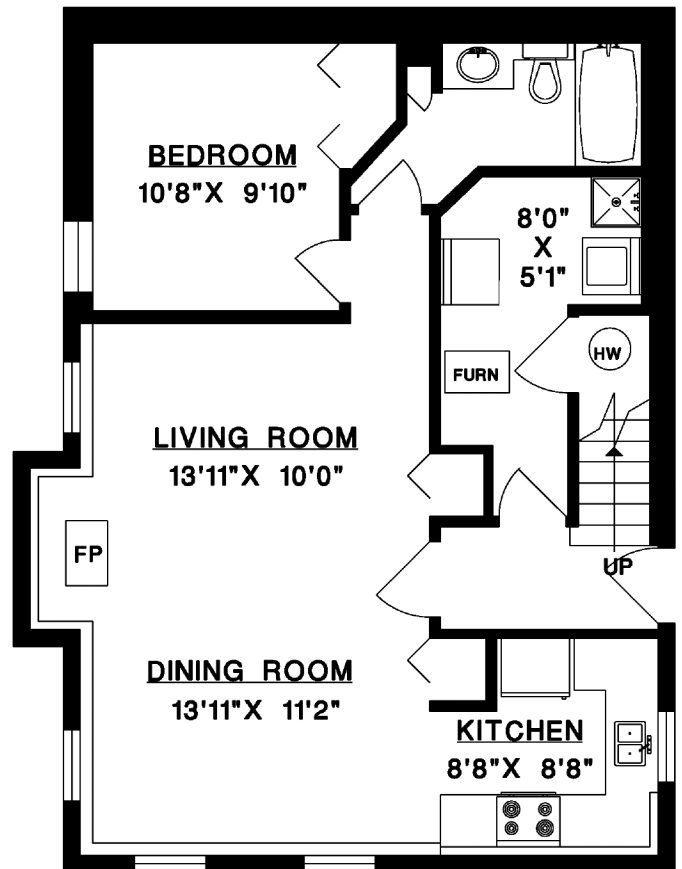

BUY ON BOWEN

MARY LYNN MACHADO

PERSONAL REAL ESTATE CORPORATION

buyonbowen.com  604.220.7085

555 ROOCROFT LANE
BOWEN ISLAND

MAIN FLOOR	778 SQ.FT.
LOWER FLOOR	769 SQ.FT.
BASEMENT	853 SQ.FT.
TOTAL	2,400 SQ.FT.
DECK	88 SQ.FT.
PORCH	69 SQ.FT.

MAIN FLOOR

LOWER FLOOR

BASEMENT