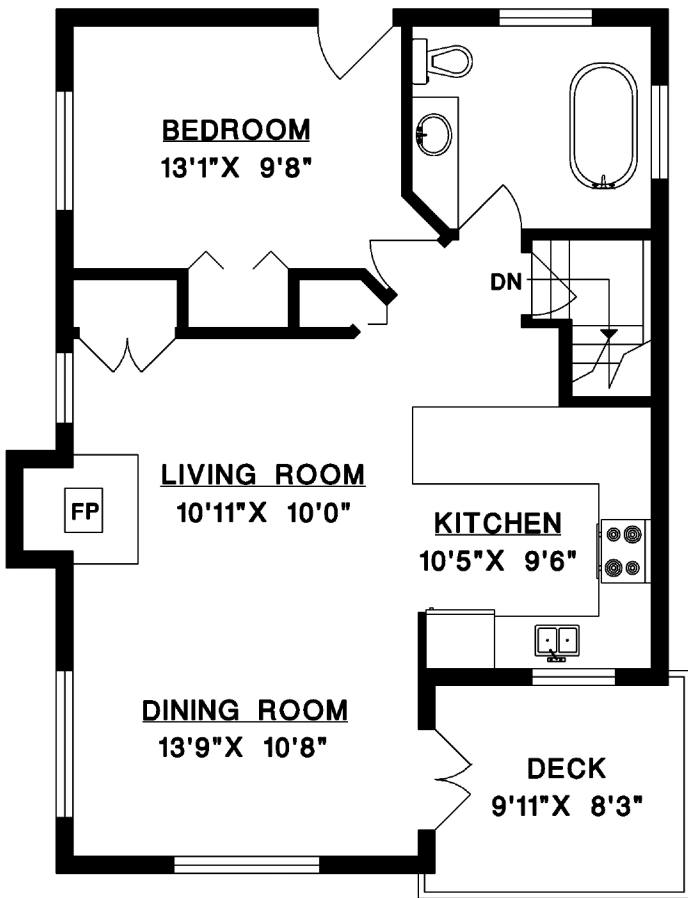

BUY ON BOWEN

MARY LYNN MACHADO

PERSONAL REAL ESTATE CORPORATION

buyonbowen.com  604.220.7085

555 ROOCROFT LANE
BOWEN ISLAND

MAIN FLOOR	778 SQ.FT.
LOWER FLOOR	769 SQ.FT.
BASEMENT	853 SQ.FT.
TOTAL	2,400 SQ.FT.
DECK	88 SQ.FT.
PORCH	69 SQ.FT.

MAIN FLOOR

LOWER FLOOR

BASEMENT