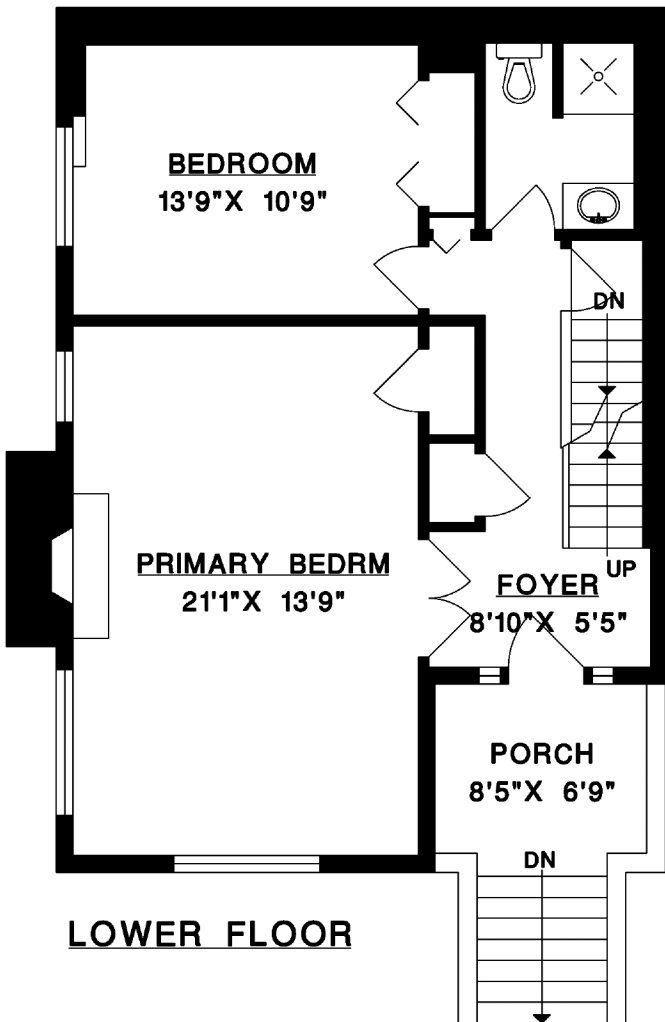

BUY ON BOWEN

MARY LYNN MACHADO

PERSONAL REAL ESTATE CORPORATION

buyonbowen.com  604.220.7085

555 ROOCROFT LANE
BOWEN ISLAND

MAIN FLOOR	778 SQ.FT.
LOWER FLOOR	769 SQ.FT.
BASEMENT	853 SQ.FT.
TOTAL	2,400 SQ.FT.
DECK	88 SQ.FT.
PORCH	69 SQ.FT.

MAIN FLOOR

LOWER FLOOR

BASEMENT