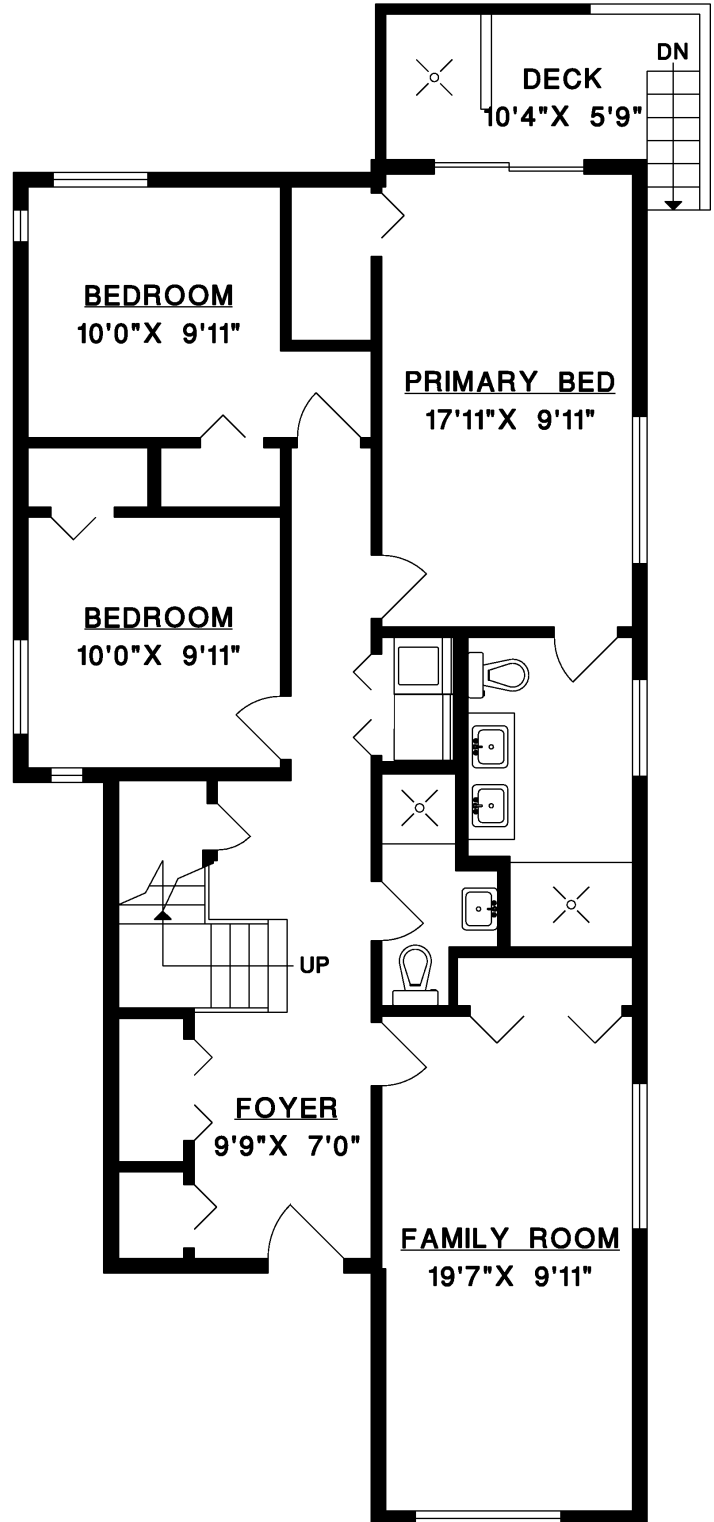

BUY ON BOWEN

MARY LYNN MACHADO
PERSONAL REAL ESTATE CORPORATION

buyonbowen.com  604.220.7085

1608 WHITESAILS DRIVE
BOWEN ISLAND

MAIN FLOOR	1,052 SQ.FT.
LOWER FLOOR	1,139 SQ.FT.
TOTAL	2,191 SQ.FT.
DECKS	447 SQ.FT.

MAIN FLOOR

LOWER FLOOR