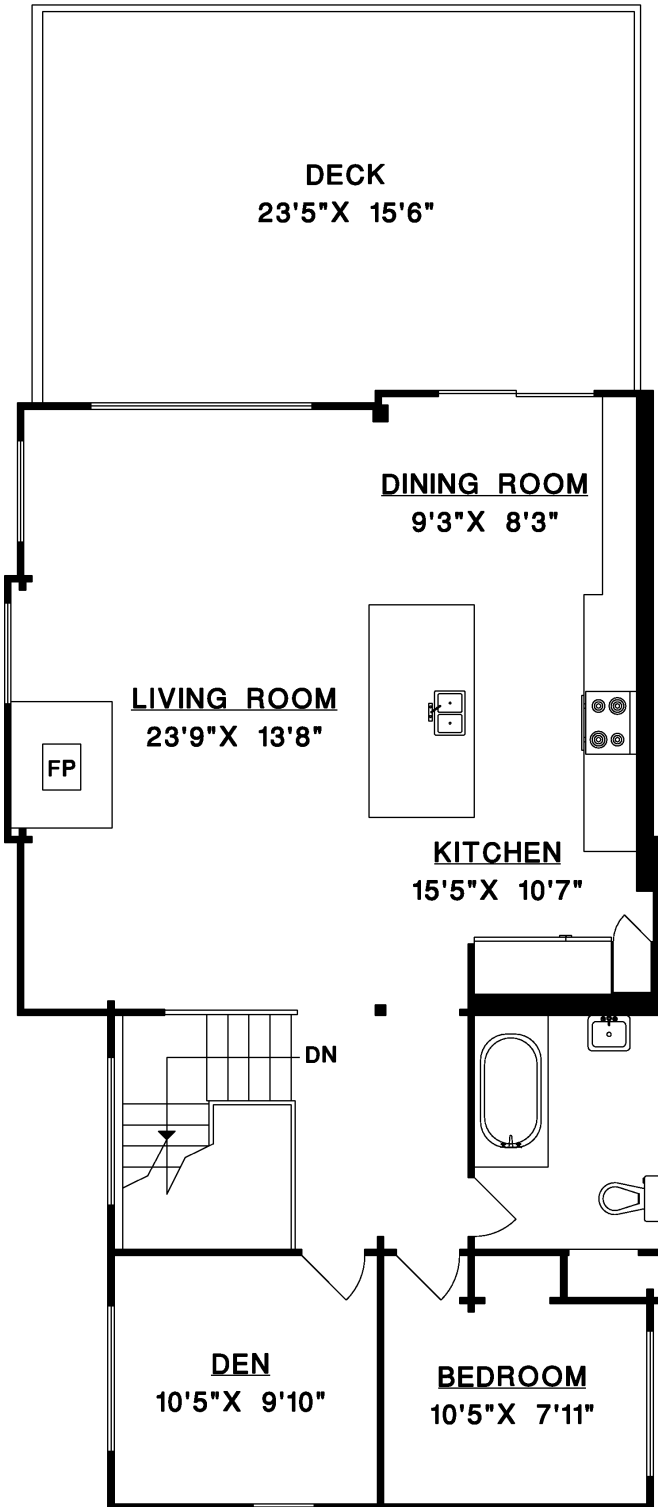

BUY ON BOWEN

MARY LYNN MACHADO
PERSONAL REAL ESTATE CORPORATION

buyonbowen.com  604.220.7085

1608 WHITESAILS DRIVE
BOWEN ISLAND

MAIN FLOOR	1,052 SQ.FT.
LOWER FLOOR	1,139 SQ.FT.
TOTAL	2,191 SQ.FT.
DECKS	447 SQ.FT.

MAIN FLOOR

LOWER FLOOR