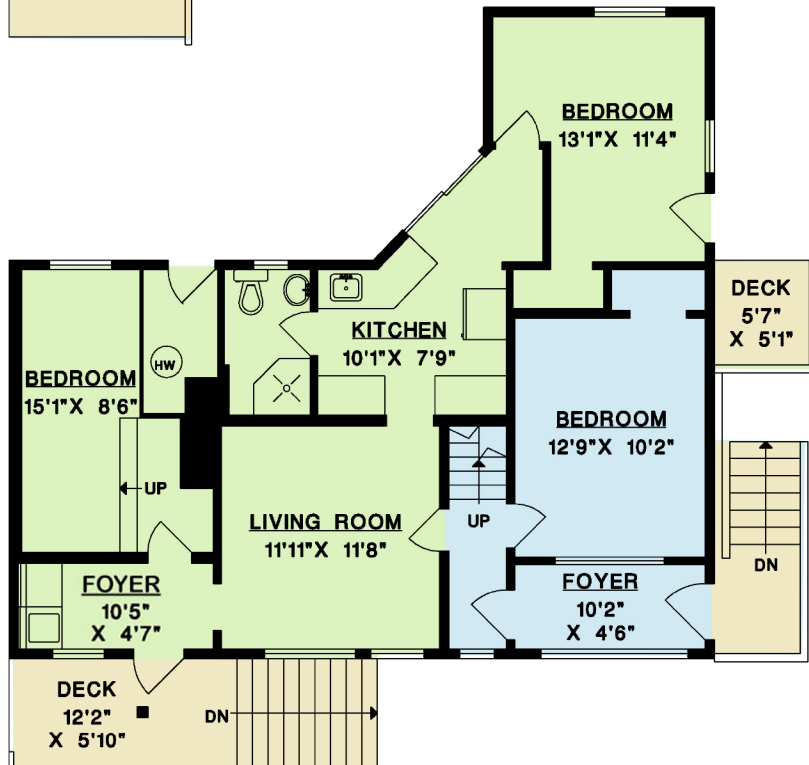

1156 SENATOR ROAD
BOWEN ISLAND

MAIN FLOOR	1,048 SQ.FT.
LOWER FLOOR	985 SQ.FT.
TOTAL	2,033 SQ.FT.
DECKS	1,001 SQ.FT.
STORAGE	324 SQ.FT.
WORKSHOP	234 SQ.FT.
SHED	55 SQ.FT.

BUY ON BOWEN

MARY LYNN MACHADO
PERSONAL REAL ESTATE CORPORATION

buyonbowen.com  604.220.7085

MAIN FLOOR

 Main Residence
 Guest Suite

LOWER FLOOR