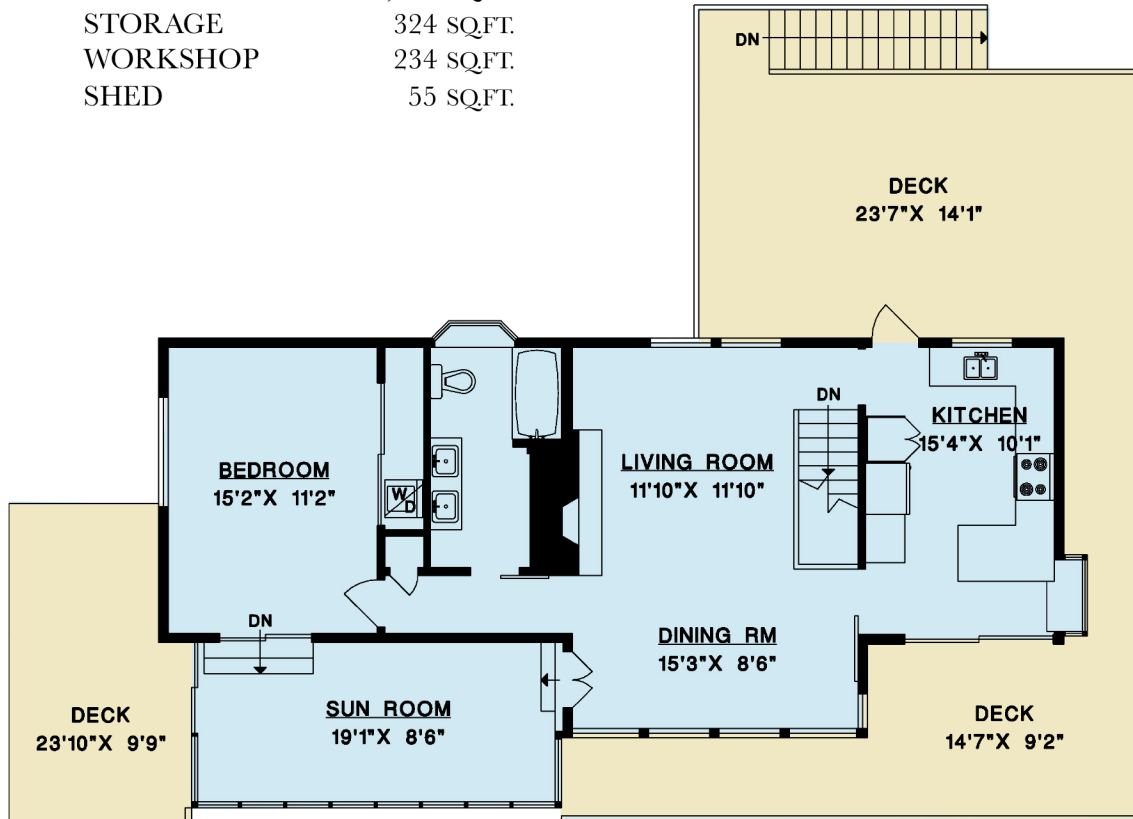

1156 SENATOR ROAD
BOWEN ISLAND

MAIN FLOOR	1,048 SQ.FT.
LOWER FLOOR	985 SQ.FT.
TOTAL	2,033 SQ.FT.
DECKS	1,001 SQ.FT.
STORAGE	324 SQ.FT.
WORKSHOP	234 SQ.FT.
SHED	55 SQ.FT.

BUY ON BOWEN

MARY LYNN MACHADO
PERSONAL REAL ESTATE CORPORATION

buyonbowen.com  604.220.7085

MAIN FLOOR

 Main Residence
 Guest Suite

LOWER FLOOR