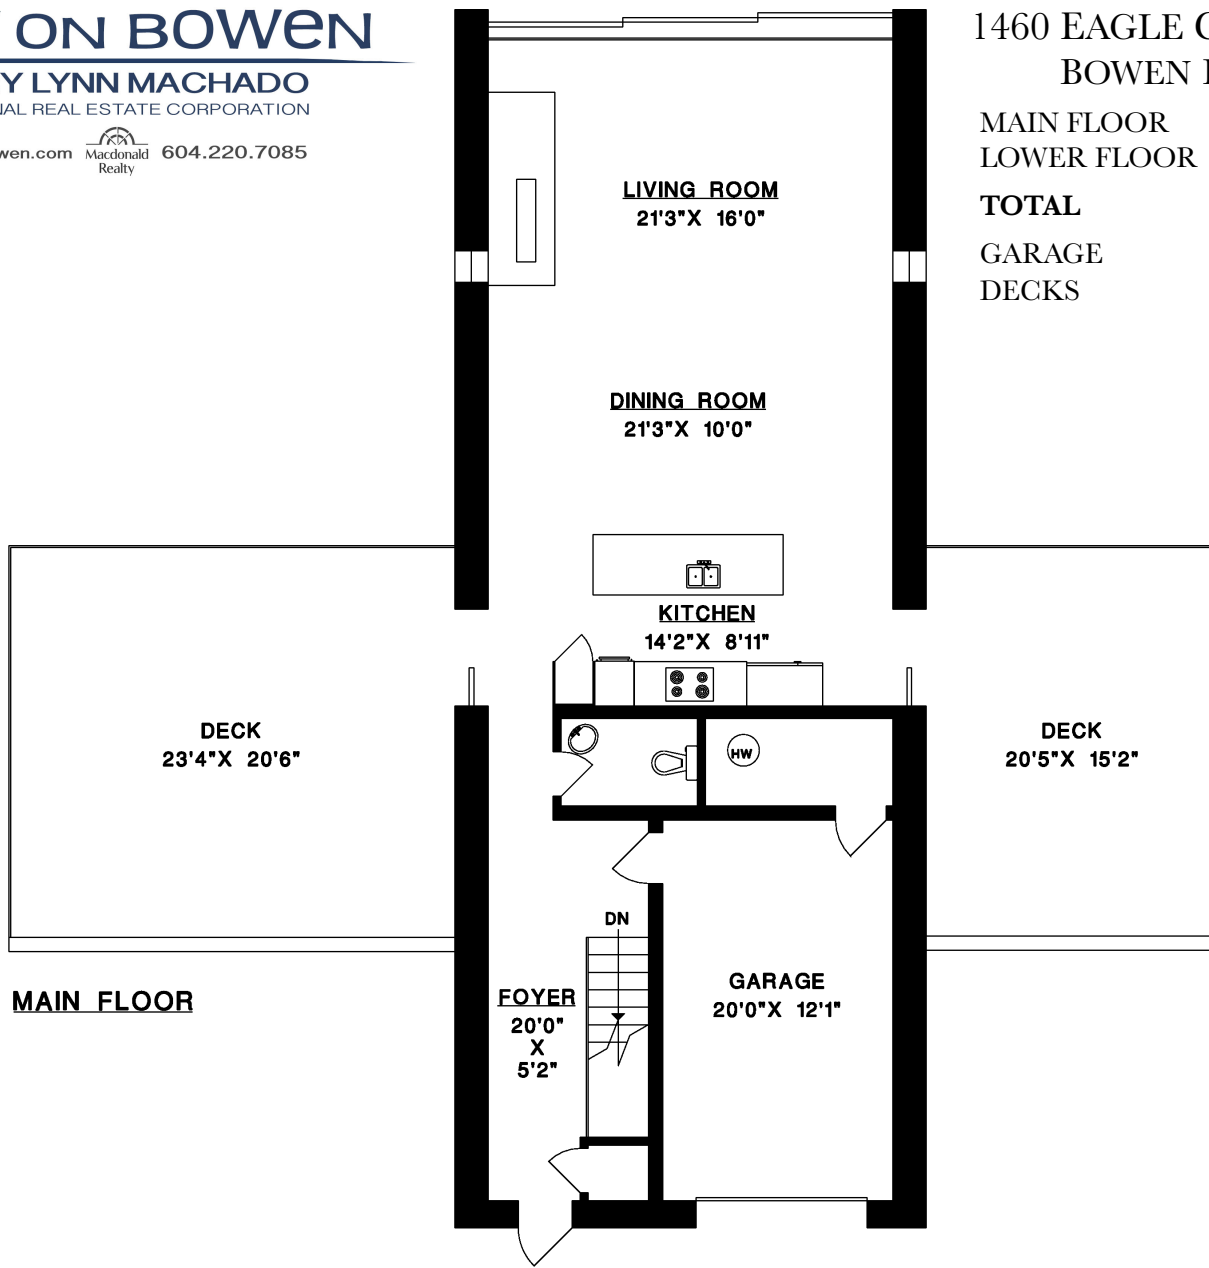

# BUY ON BOWEN

**MARY LYNN MACHADO**  
PERSONAL REAL ESTATE CORPORATION

buyonbowen.com  604.220.7085

1460 EAGLE CLIFF ROAD  
BOWEN ISLAND

MAIN FLOOR	1,288 SQ.FT.
LOWER FLOOR	1,712 SQ.FT.
<b>TOTAL</b>	<b>3,000 SQ.FT.</b>
GARAGE	297 SQ.FT.
DECKS	824 SQ.FT.

1' 6"  
SCALE

  
Measure Masters Northshore  
604 929-8229