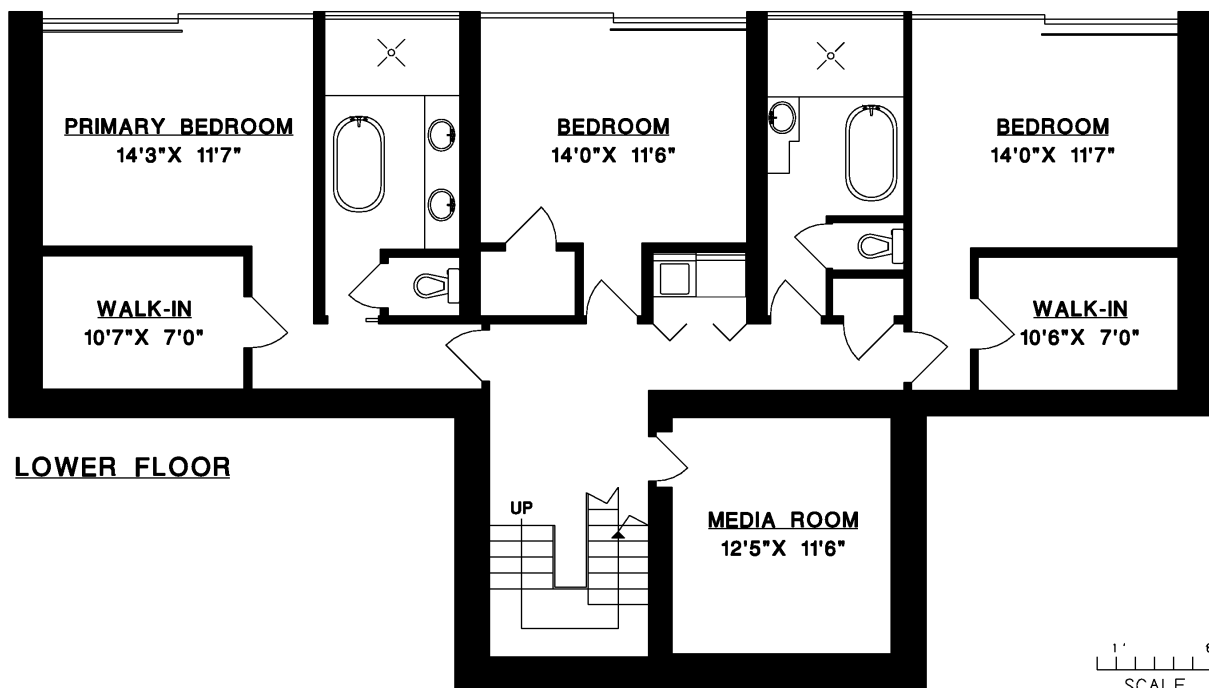

# BUY ON BOWEN

**MARY LYNN MACHADO**  
PERSONAL REAL ESTATE CORPORATION

buyonbowen.com  604.220.7085

1460 EAGLE CLIFF ROAD  
BOWEN ISLAND

MAIN FLOOR	1,288 SQ.FT.
LOWER FLOOR	1,712 SQ.FT.
<b>TOTAL</b>	<b>3,000 SQ.FT.</b>
GARAGE	297 SQ.FT.
DECKS	824 SQ.FT.

1' 6"  
SCALE

  
Measure Masters Northshore  
604 929-8229