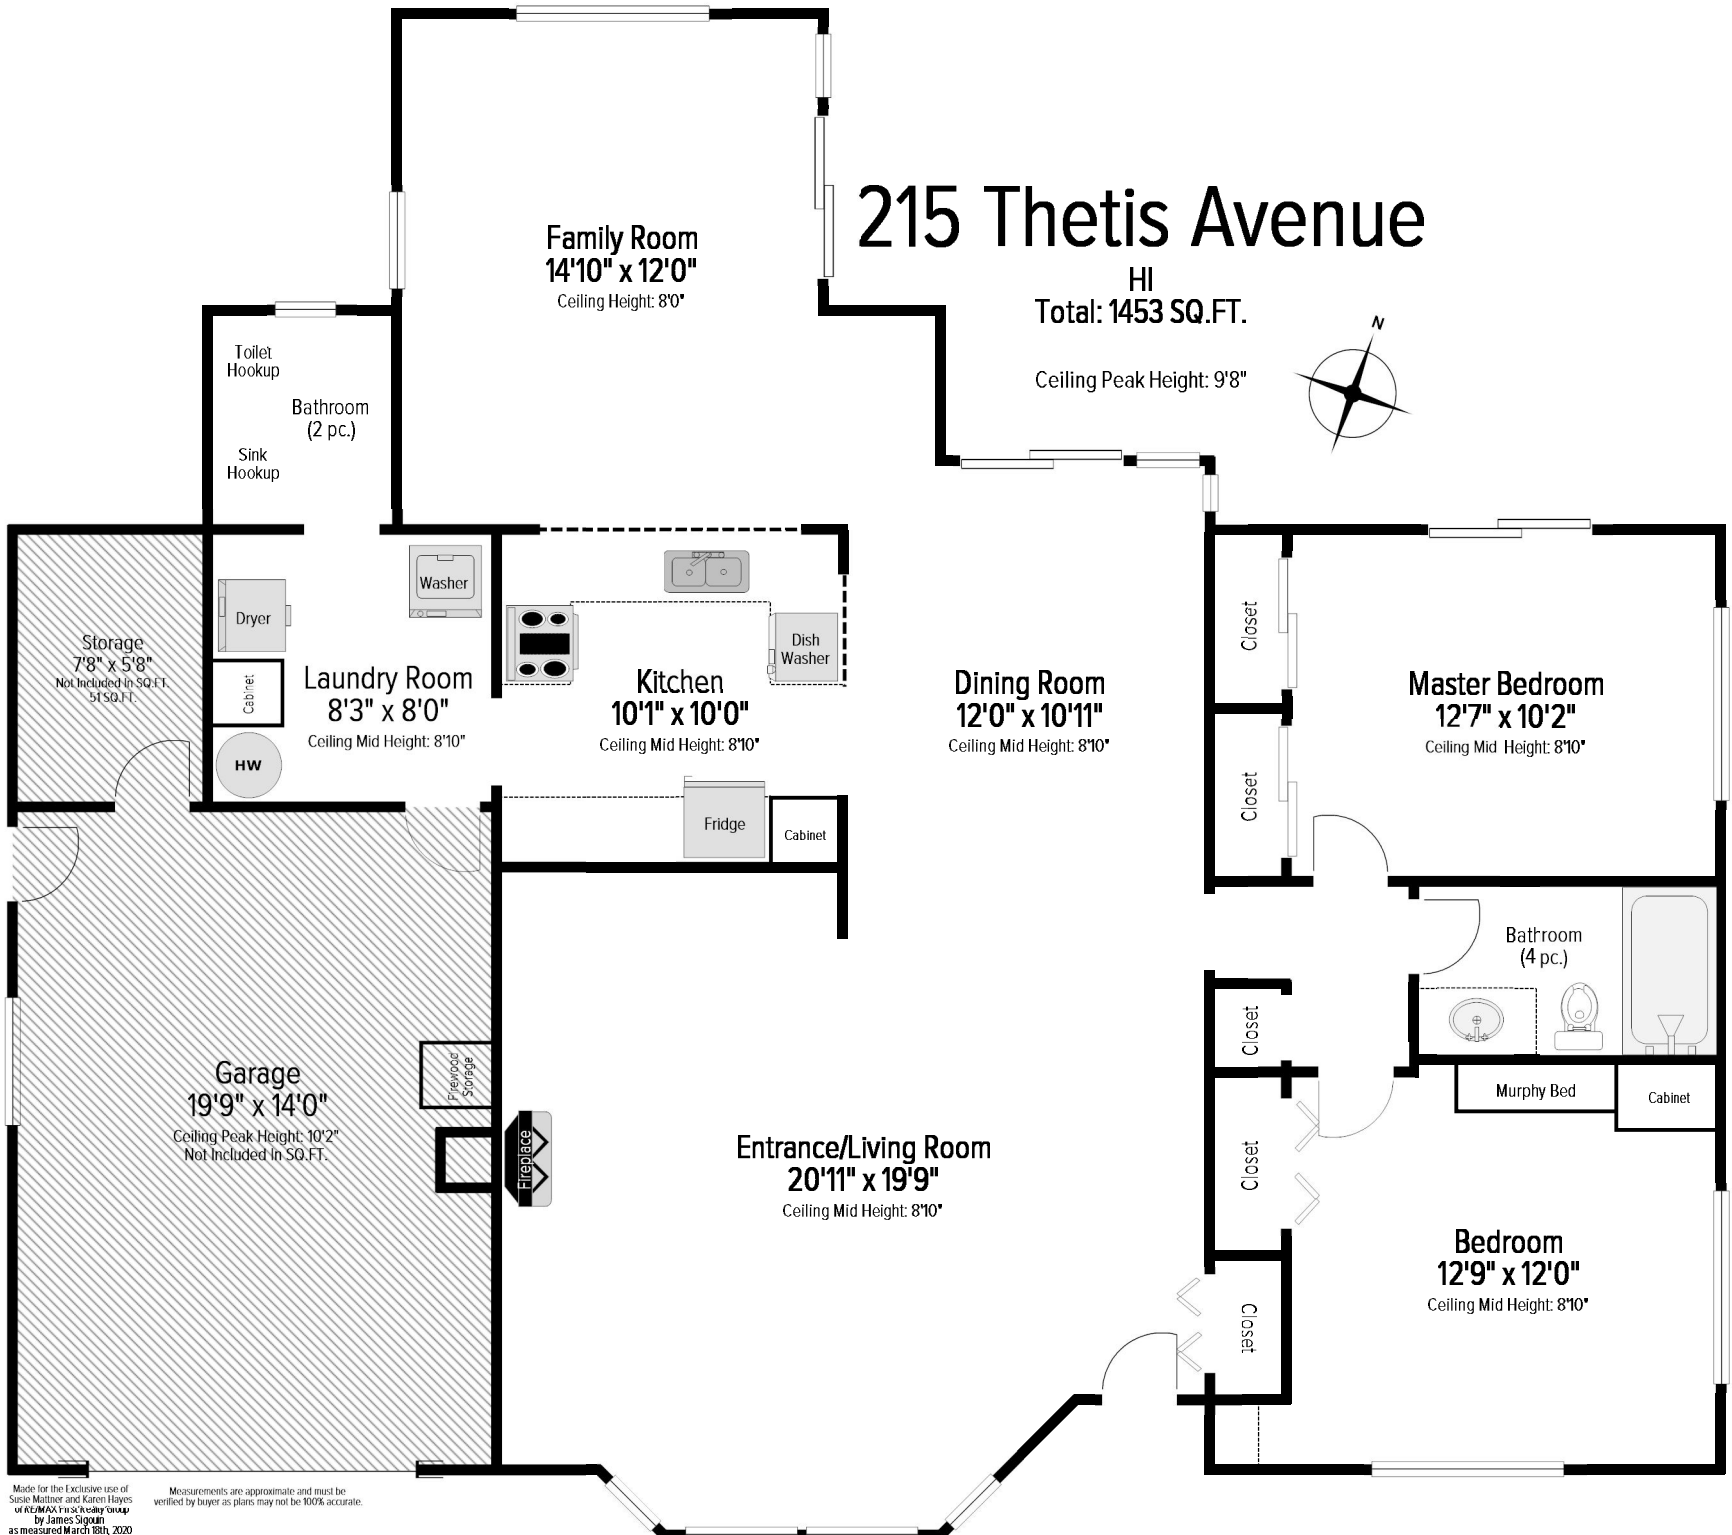

215 Thetis Avenue

HI

Total: 1453 SQ.FT.

Ceiling Peak Height: 9'8"