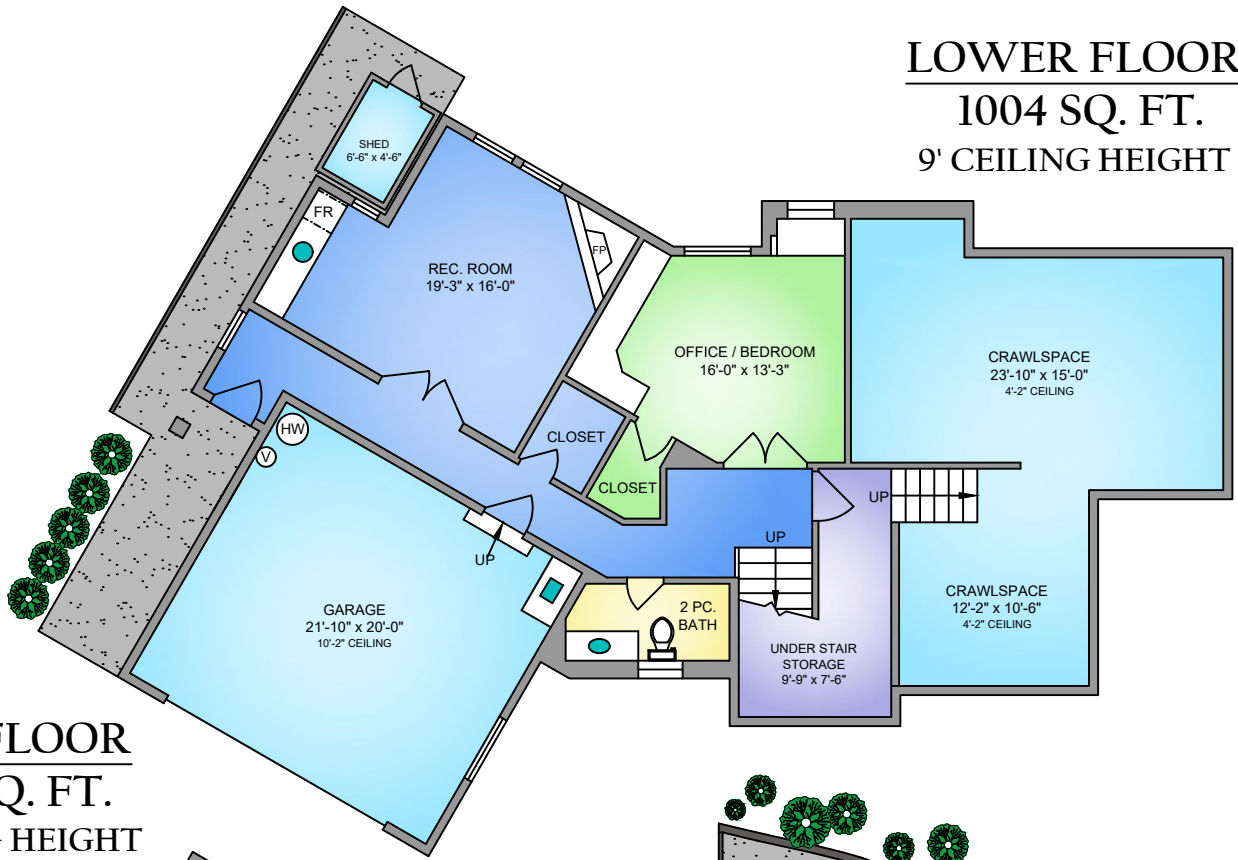

**LOWER FLOOR**  
**1004 SQ. FT.**  
**9' CEILING HEIGHT**

**MAIN FLOOR**  
**1873 SQ. FT.**  
**9' CEILING HEIGHT**

NORTH

1229 MUIRFIELD PLACE MAY 15, 2019 PREPARED FOR THE EXCLUSIVE USE OF PLANS MAY NOT BE 100% ACCURATE, IF CRITICAL BUYER TO VERIFY.			
FLOOR	AREA (SQ. FT.)		
	FINISHED	GARAGE	DECK / PATIO
MAIN	1873	-	645
LOWER	1004	475	-
<b>TOTAL</b>	<b>2877</b>	<b>475</b>	<b>645</b>