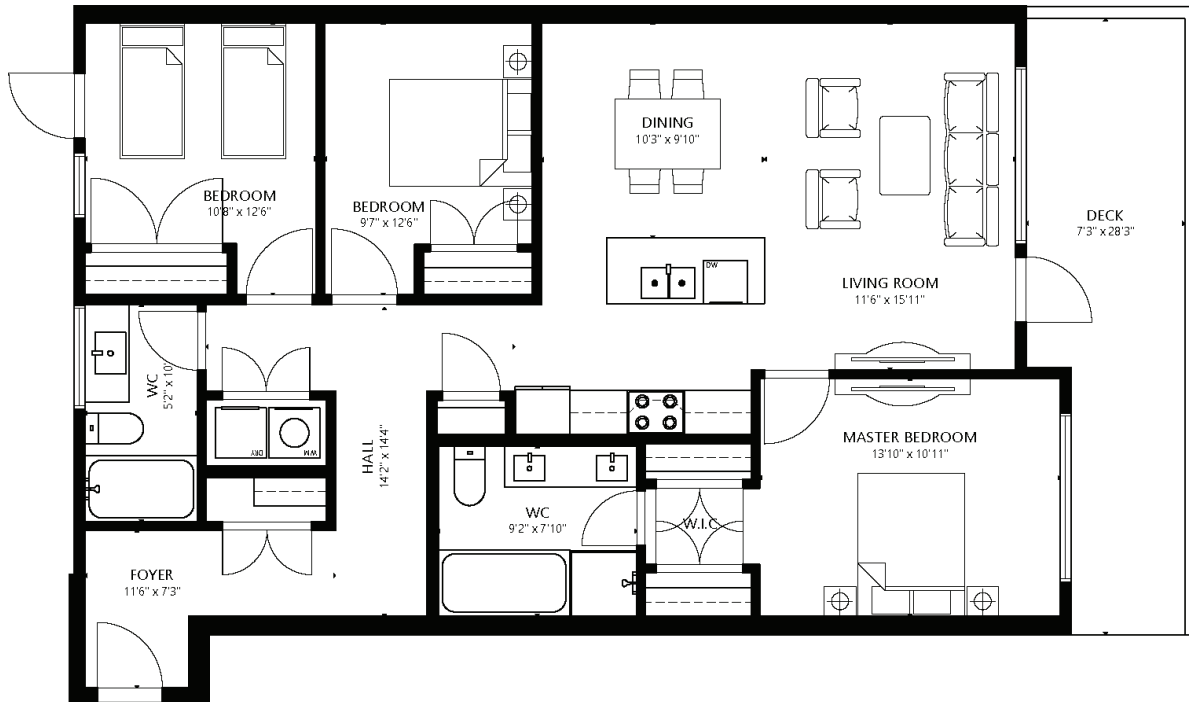

the BEVAN

UNIT 201

3 Bedroom | 2 Bath
Living Space **1275 SQ FT**
Outdoor **364 SQ FT**