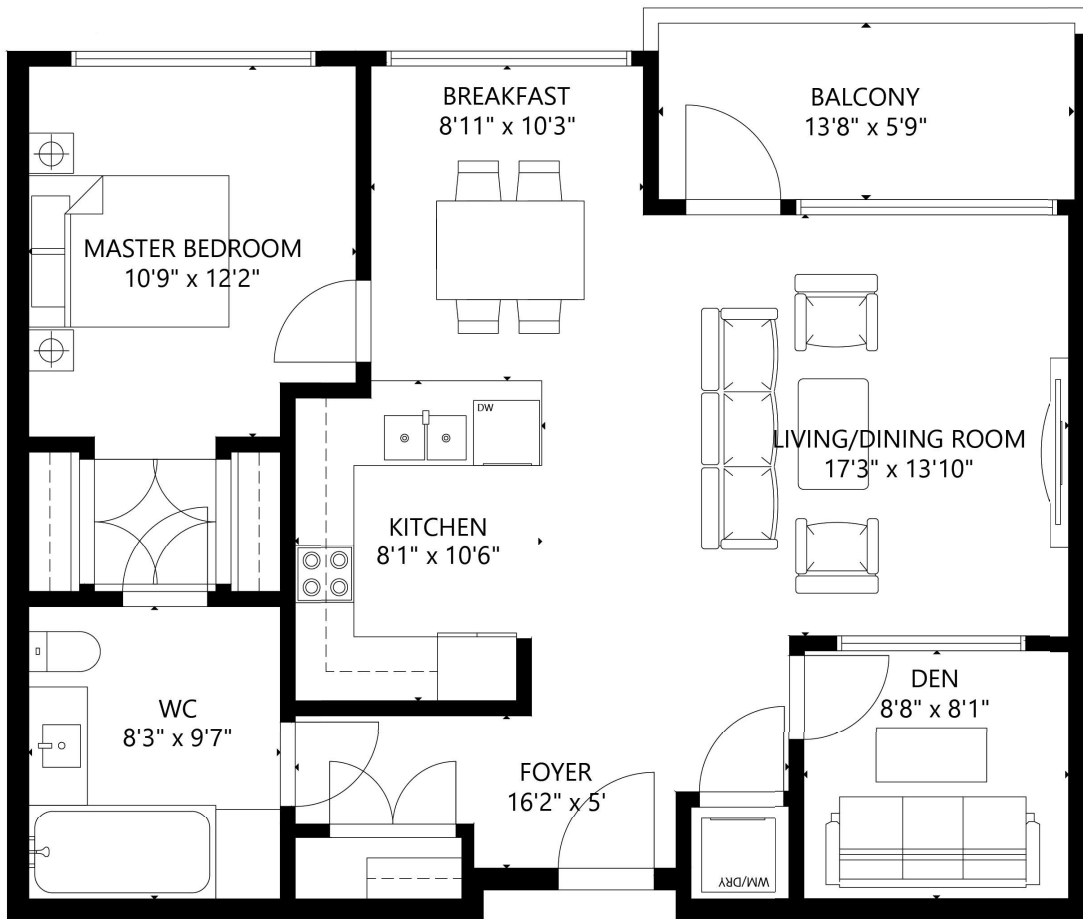

the BEVAN

UNIT 307
407

1 Bed + Den | 1 Bath
Living Space **854 SQ FT**
Outdoor **79 SQ FT**