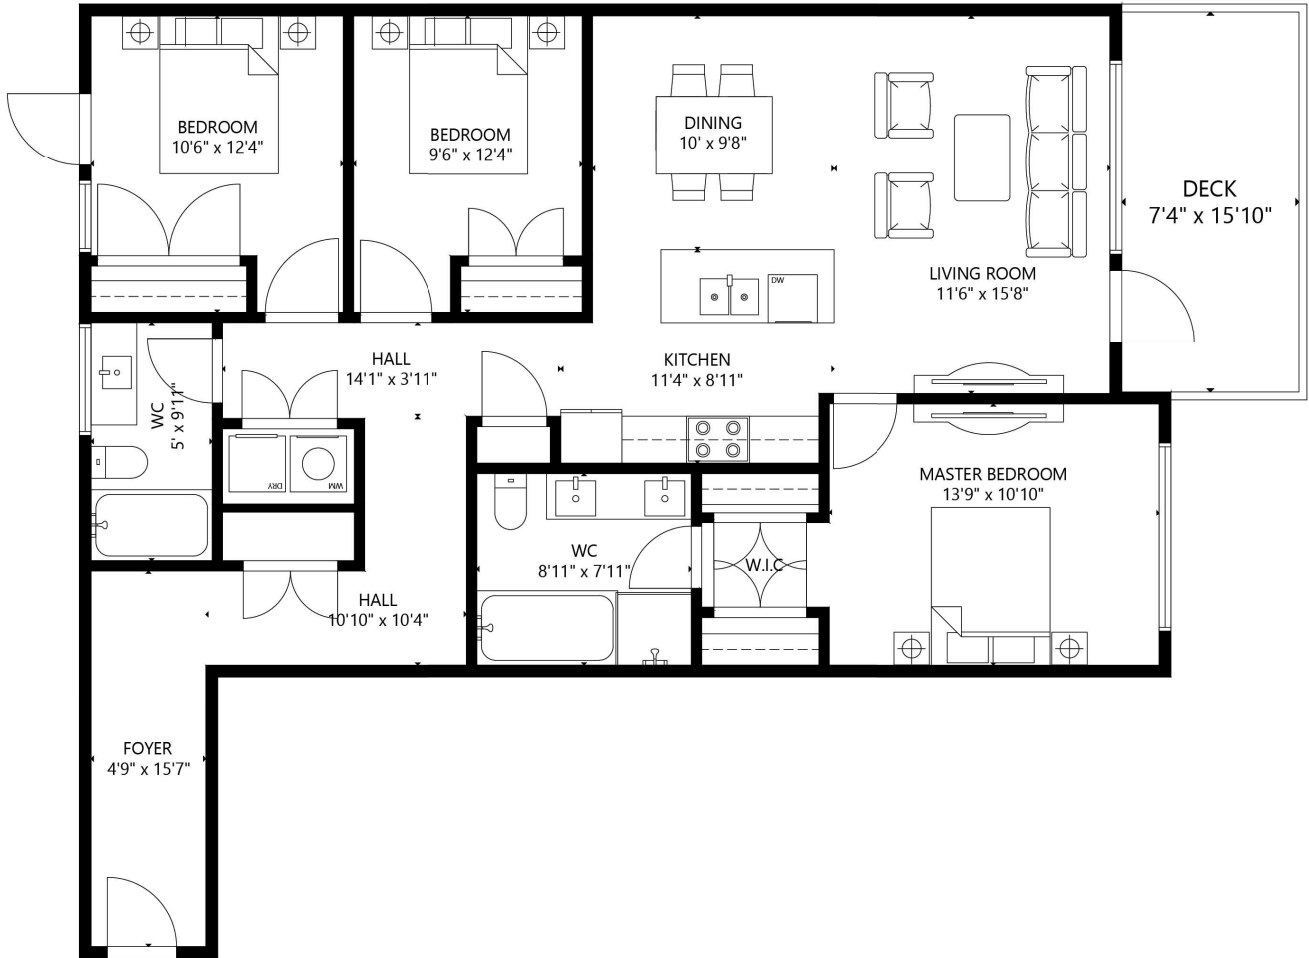

# the BEVAN

UNIT 301

3 Bedroom | 2 Bath  
Living Space **1275 SQ FT**  
Outdoor **116 SQ FT**