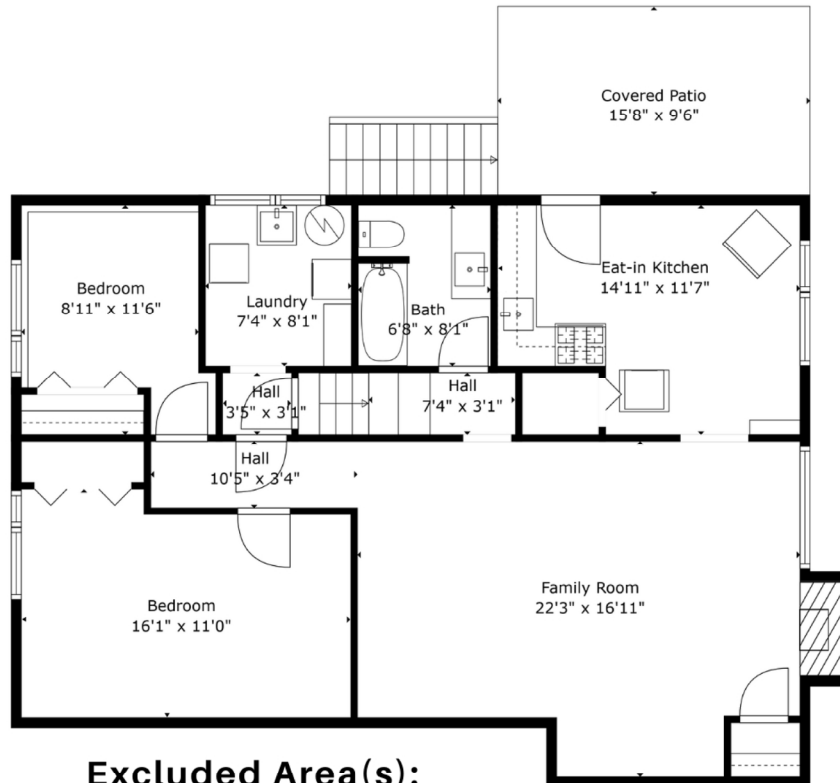

First Floor

Second Floor

Excluded Area(s):

First	1204 SQ.FT	Patio	148 SQ.FT
Second	1204 SQ.FT	Covered	149 SQ.FT
		Patio	

Total	2408 SQ.FT	Total	297 SQ.FT
--------------	-------------------	--------------	------------------