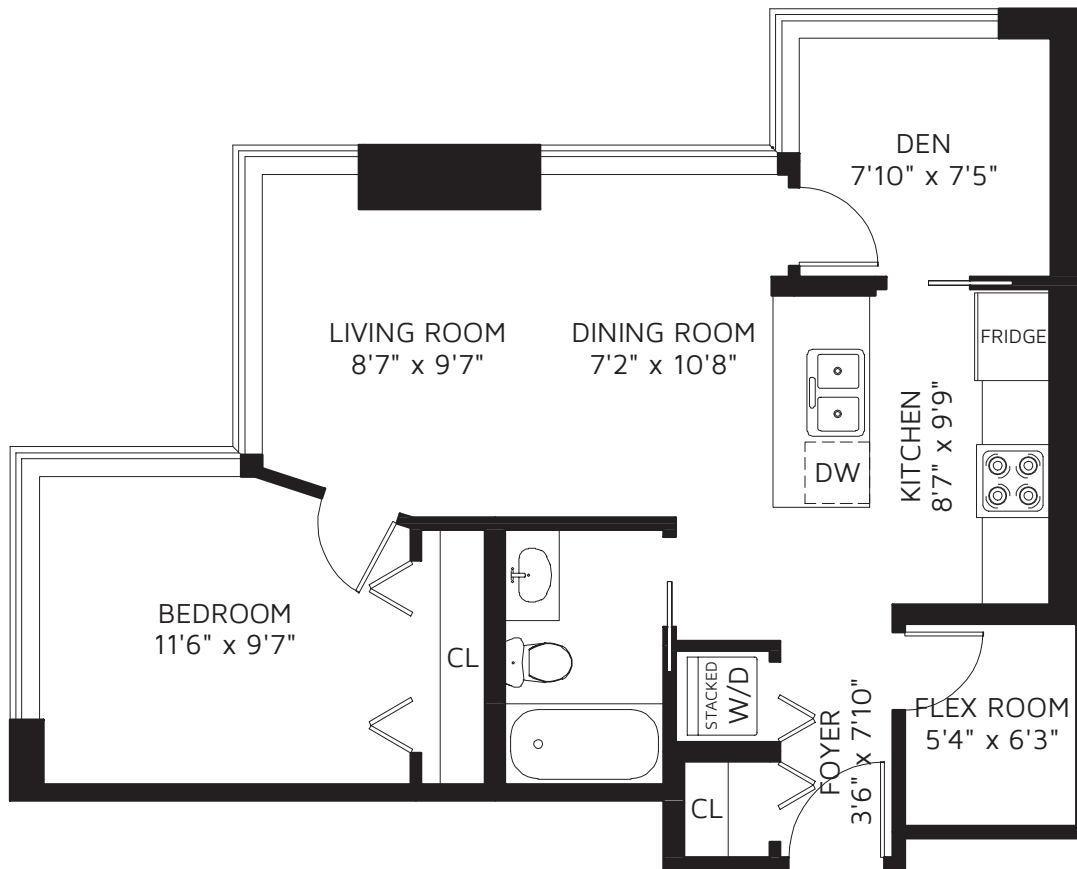

**YALETOWN PARK 3**

1505 - 977 MAINLAND ST, VANCOUVER, V6B 1T2

**TOTAL FINISHED AREA      680 SQ FT**

MEASURED ON AUGUST 29, 2024. VALID FOR 1 YEAR