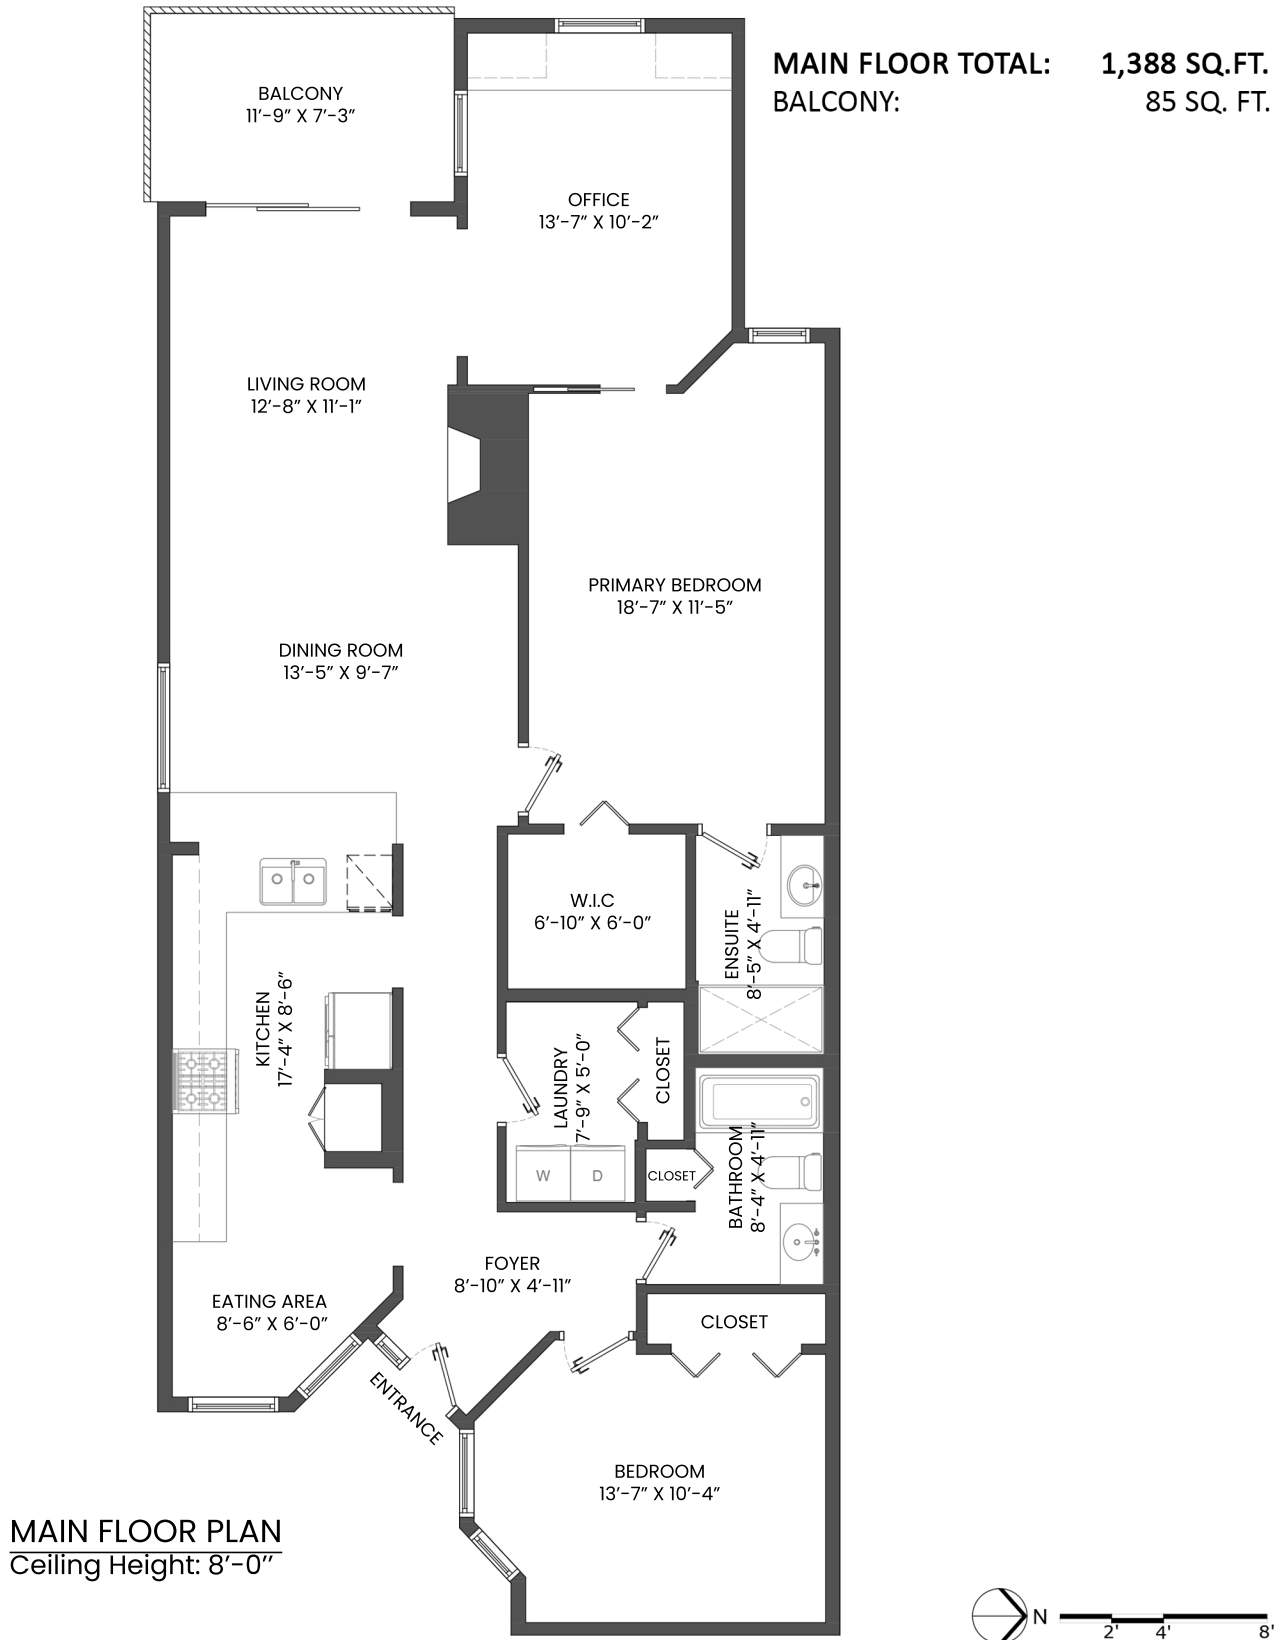

401-1050 BOWRON COURT, NORTH VANCOUVER, BC

KELSIE & MORGAN

REAL ESTATE GROUP

www.KelsieAndMorgan.com

* PERSONAL REAL ESTATE CORPORATION. THE FLOOR PLAN ILLUSTRATION IS NOT SUITABLE FOR CONSTRUCTION/ ARCHITECTURAL PURPOSES. MEASUREMENTS ARE APPROXIMATE AND MAY NOT BE TO SCALE. E&O INSURED. FLOOR PLAN DESIGNED BY ISHOT.CA ENTERPRISES INC. 604-368-7979 ISHOT.CA

ISHOT