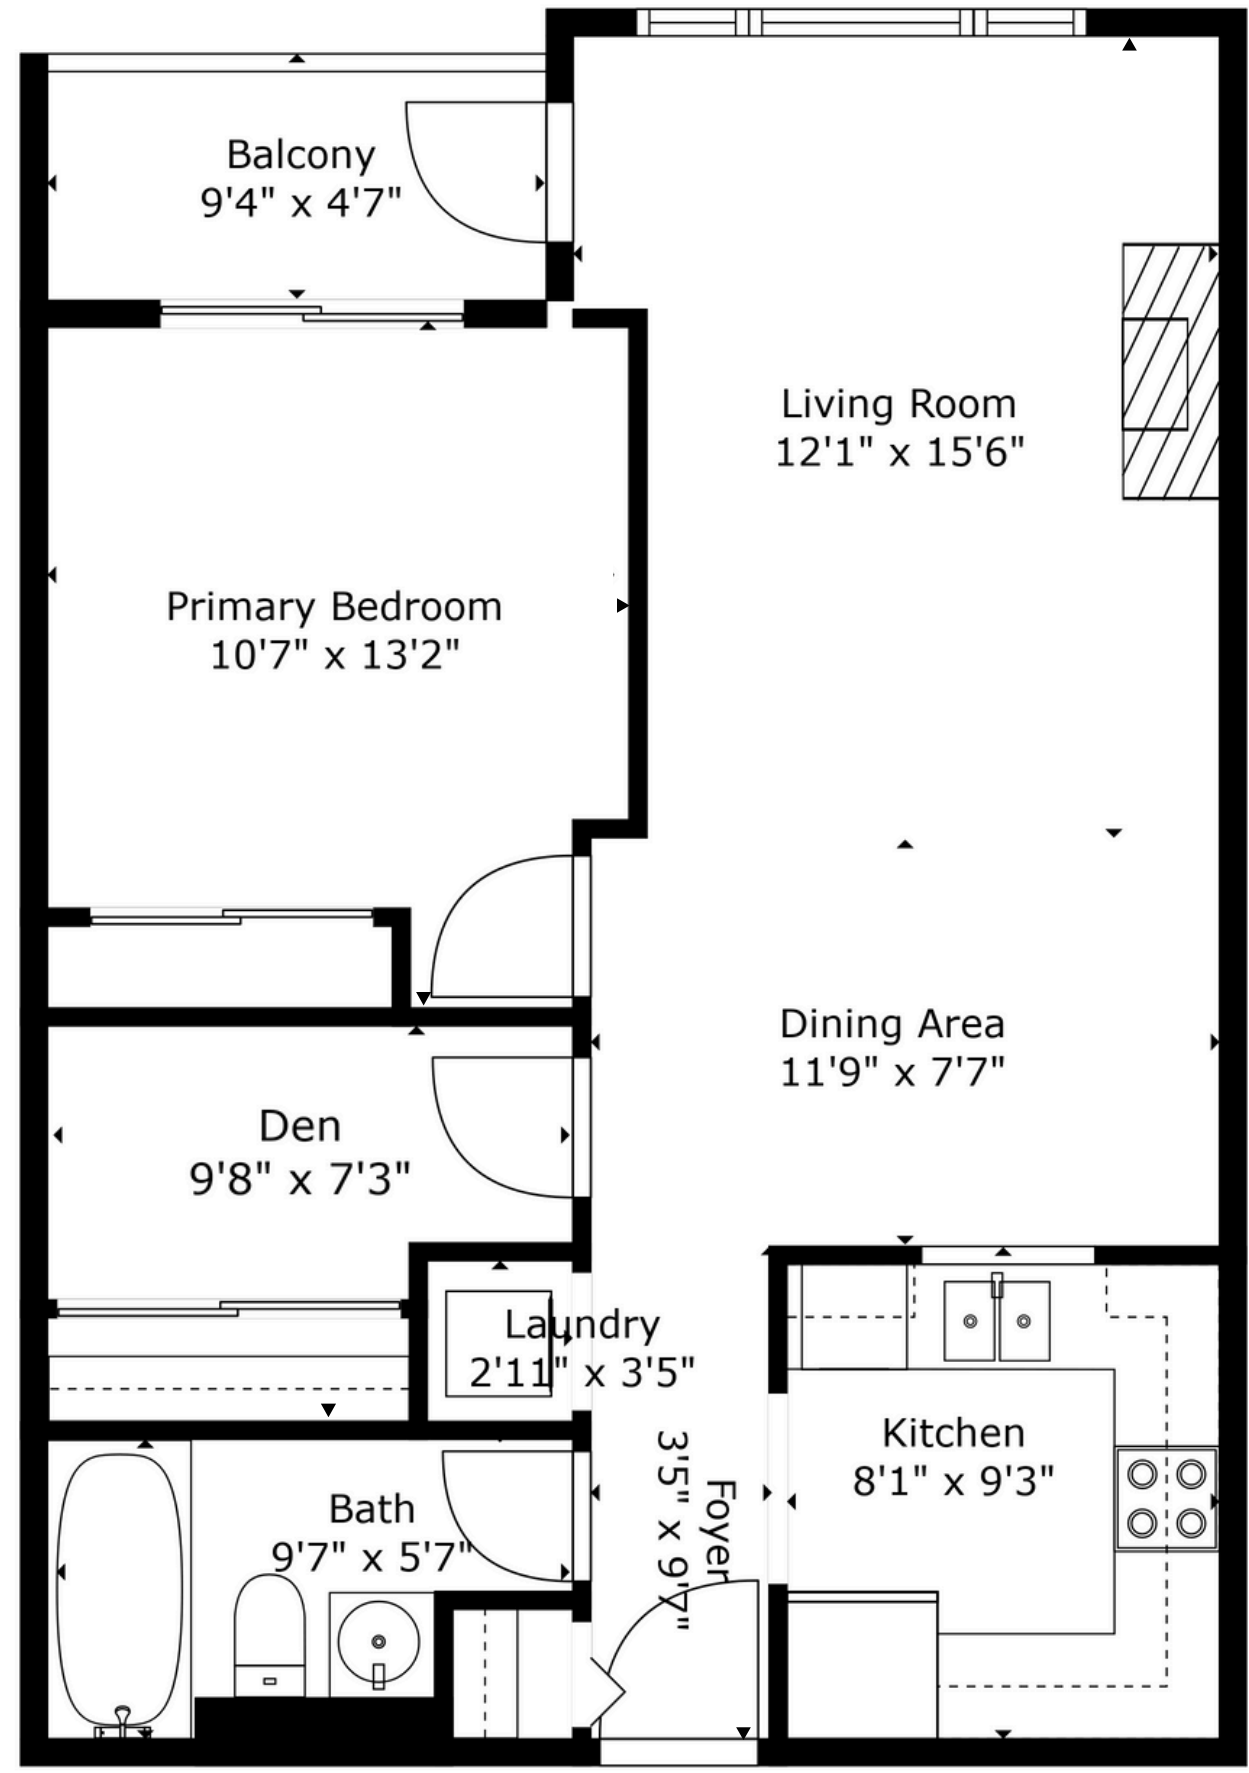

#306, 3600 Windcrest Dr, North Vancouver, BC

Cheri Townsend

(778) 822-3403

Cheri@Cheritownsend.ca

Ceiling Height: 8'11" & 8'0"

Excluded areas

Main	709 SQ.FT	Balcony	43 SQ.FT
Total	709 SQ.FT	Total	43 SQ.FT

Bright-Media.ca

Measurements, features, and dimensions are an approximate, and are for illustrative purposes only. Measurements, features, and dimensions should not be used for any construction purposes. Actual measurements may vary. Total Square Footage may include low-height ceilings, unheated rooms, and room labels may not be accurate and is an approximate. The floor plan may not be to scale. We release all liability. E&O Insured