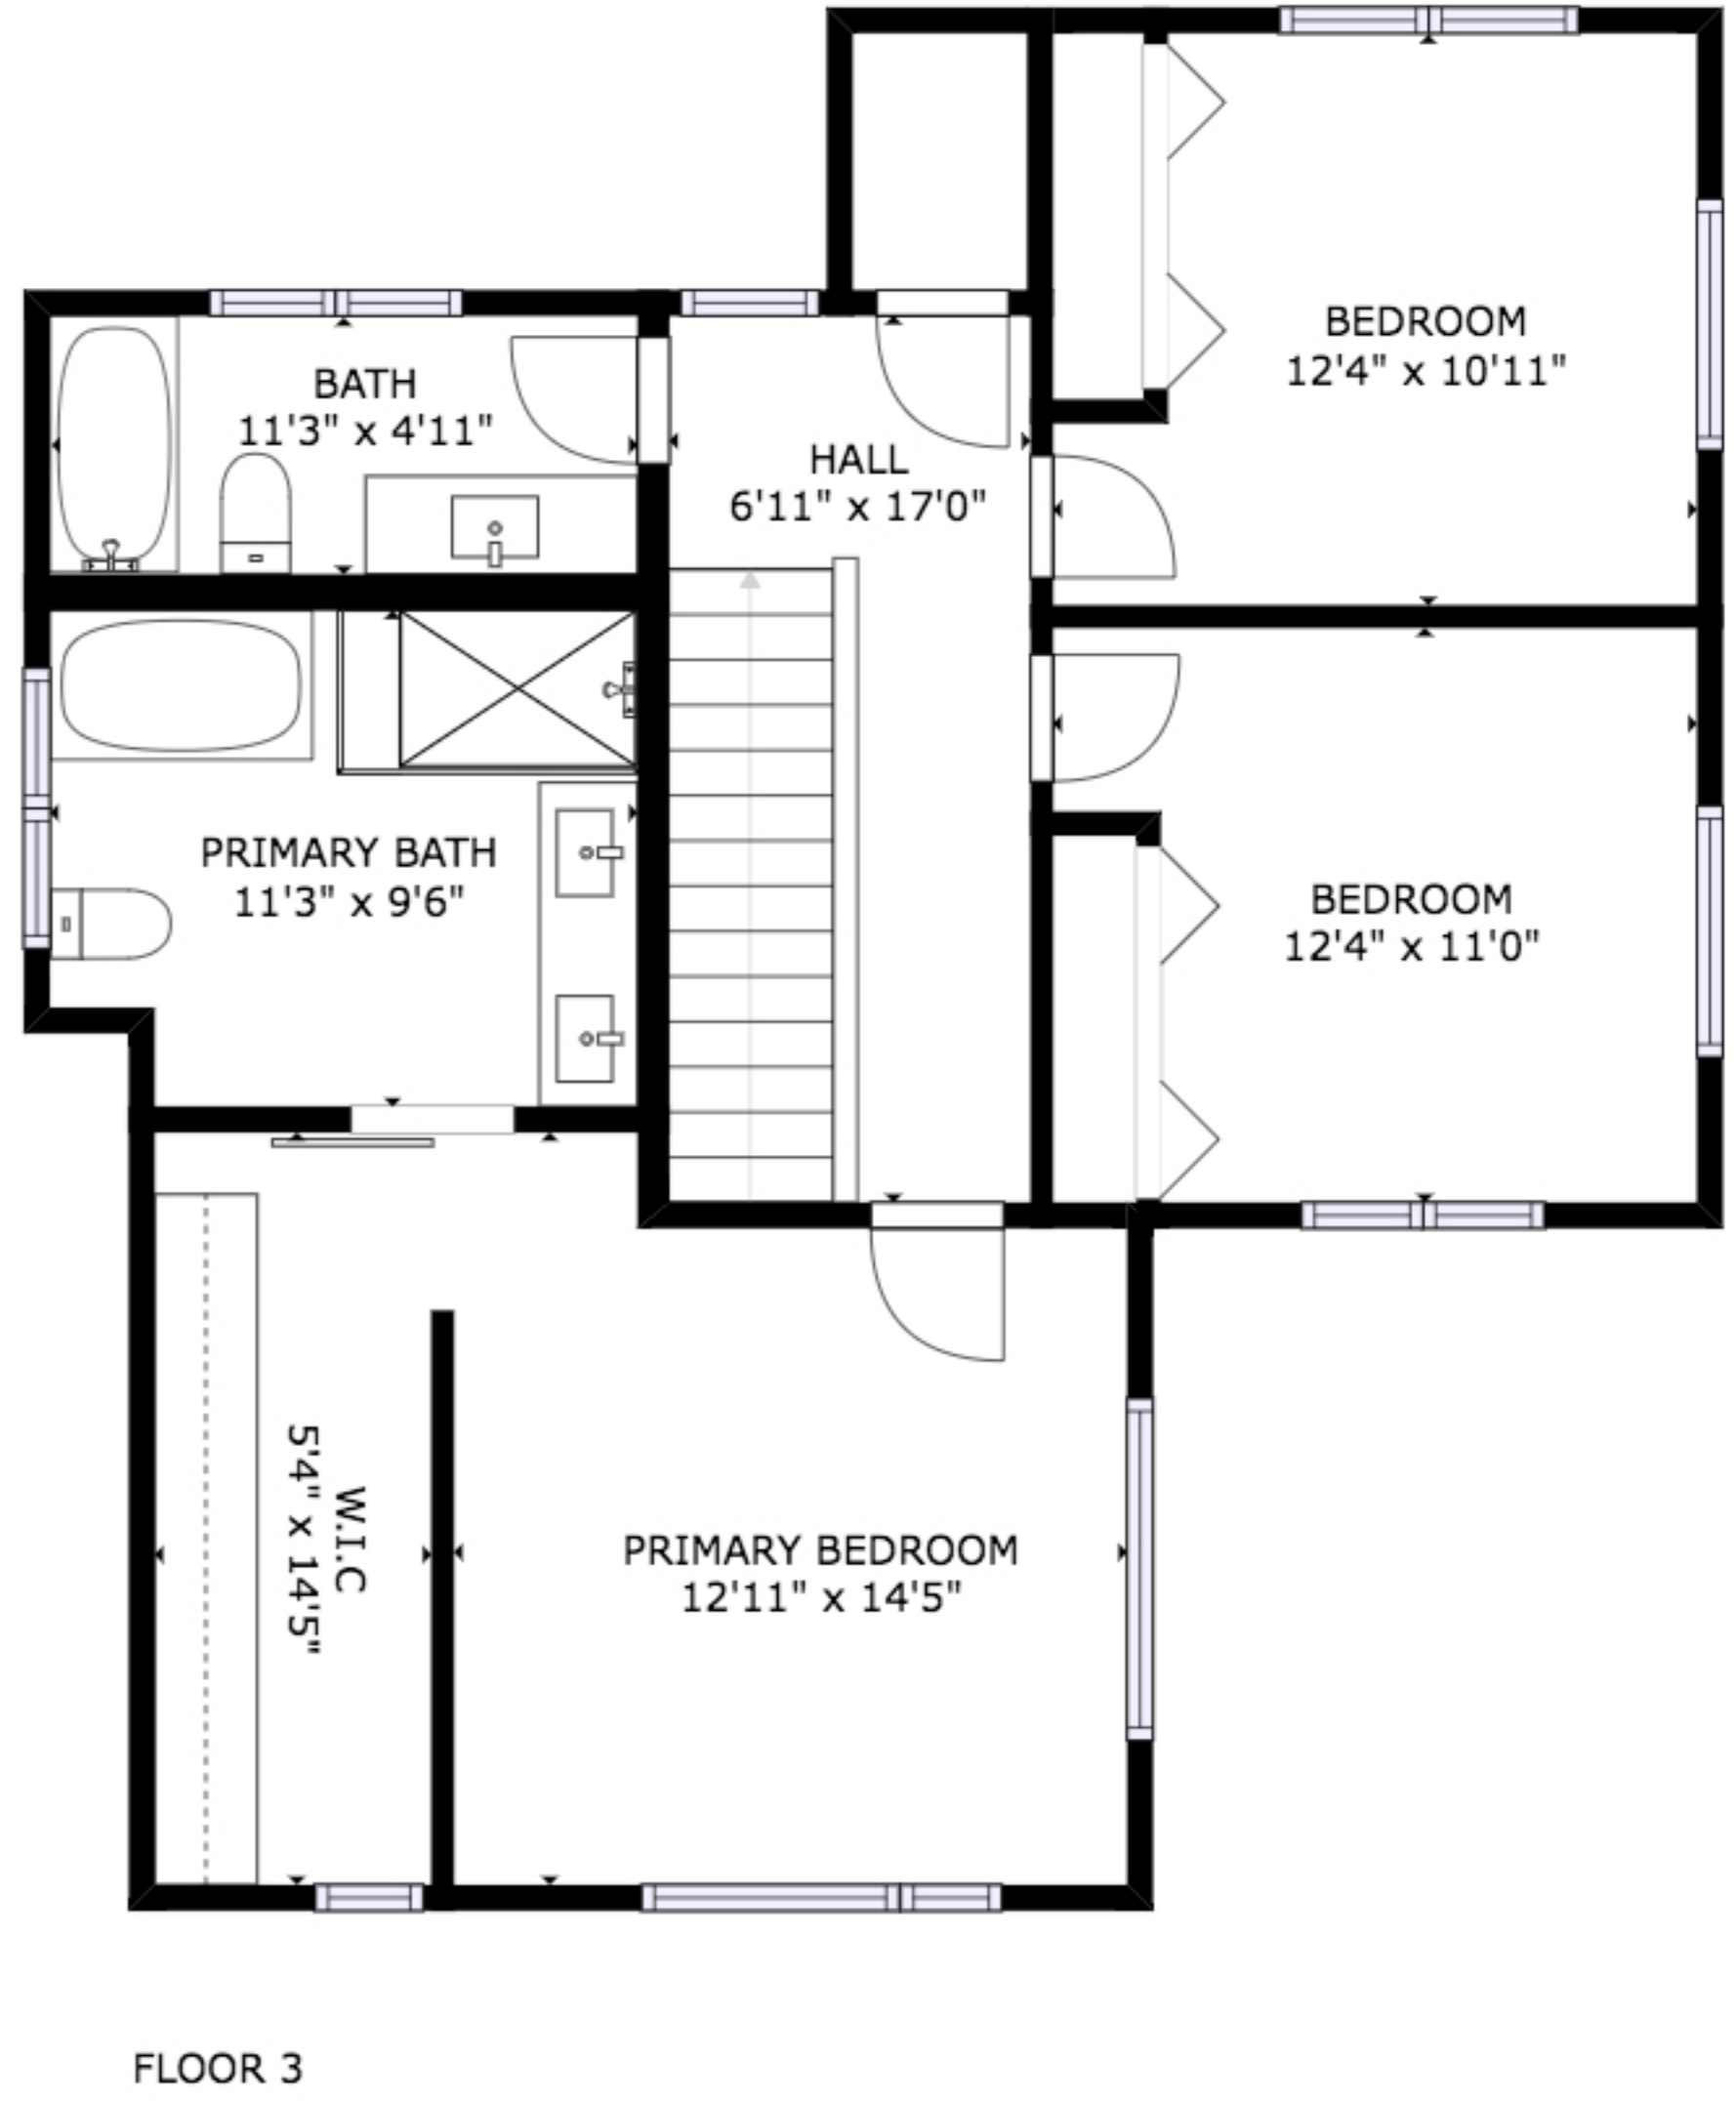

3335 DESCARTES PLACE SQUAMISH

LOWER FLOOR

MAIN FLOOR

UPPER FLOOR

GROSS INTERNAL AREA

606.78 SF	Suite GFA
235.81 SF	Entry Floor GFA
1138.28 SF	Main Floor GFA
922.30 SF	Upper Floor GFA

2903.16 SF

SIZES AND DIMENSIONS ARE APPROXIMATE, ACTUAL MAY VARY.