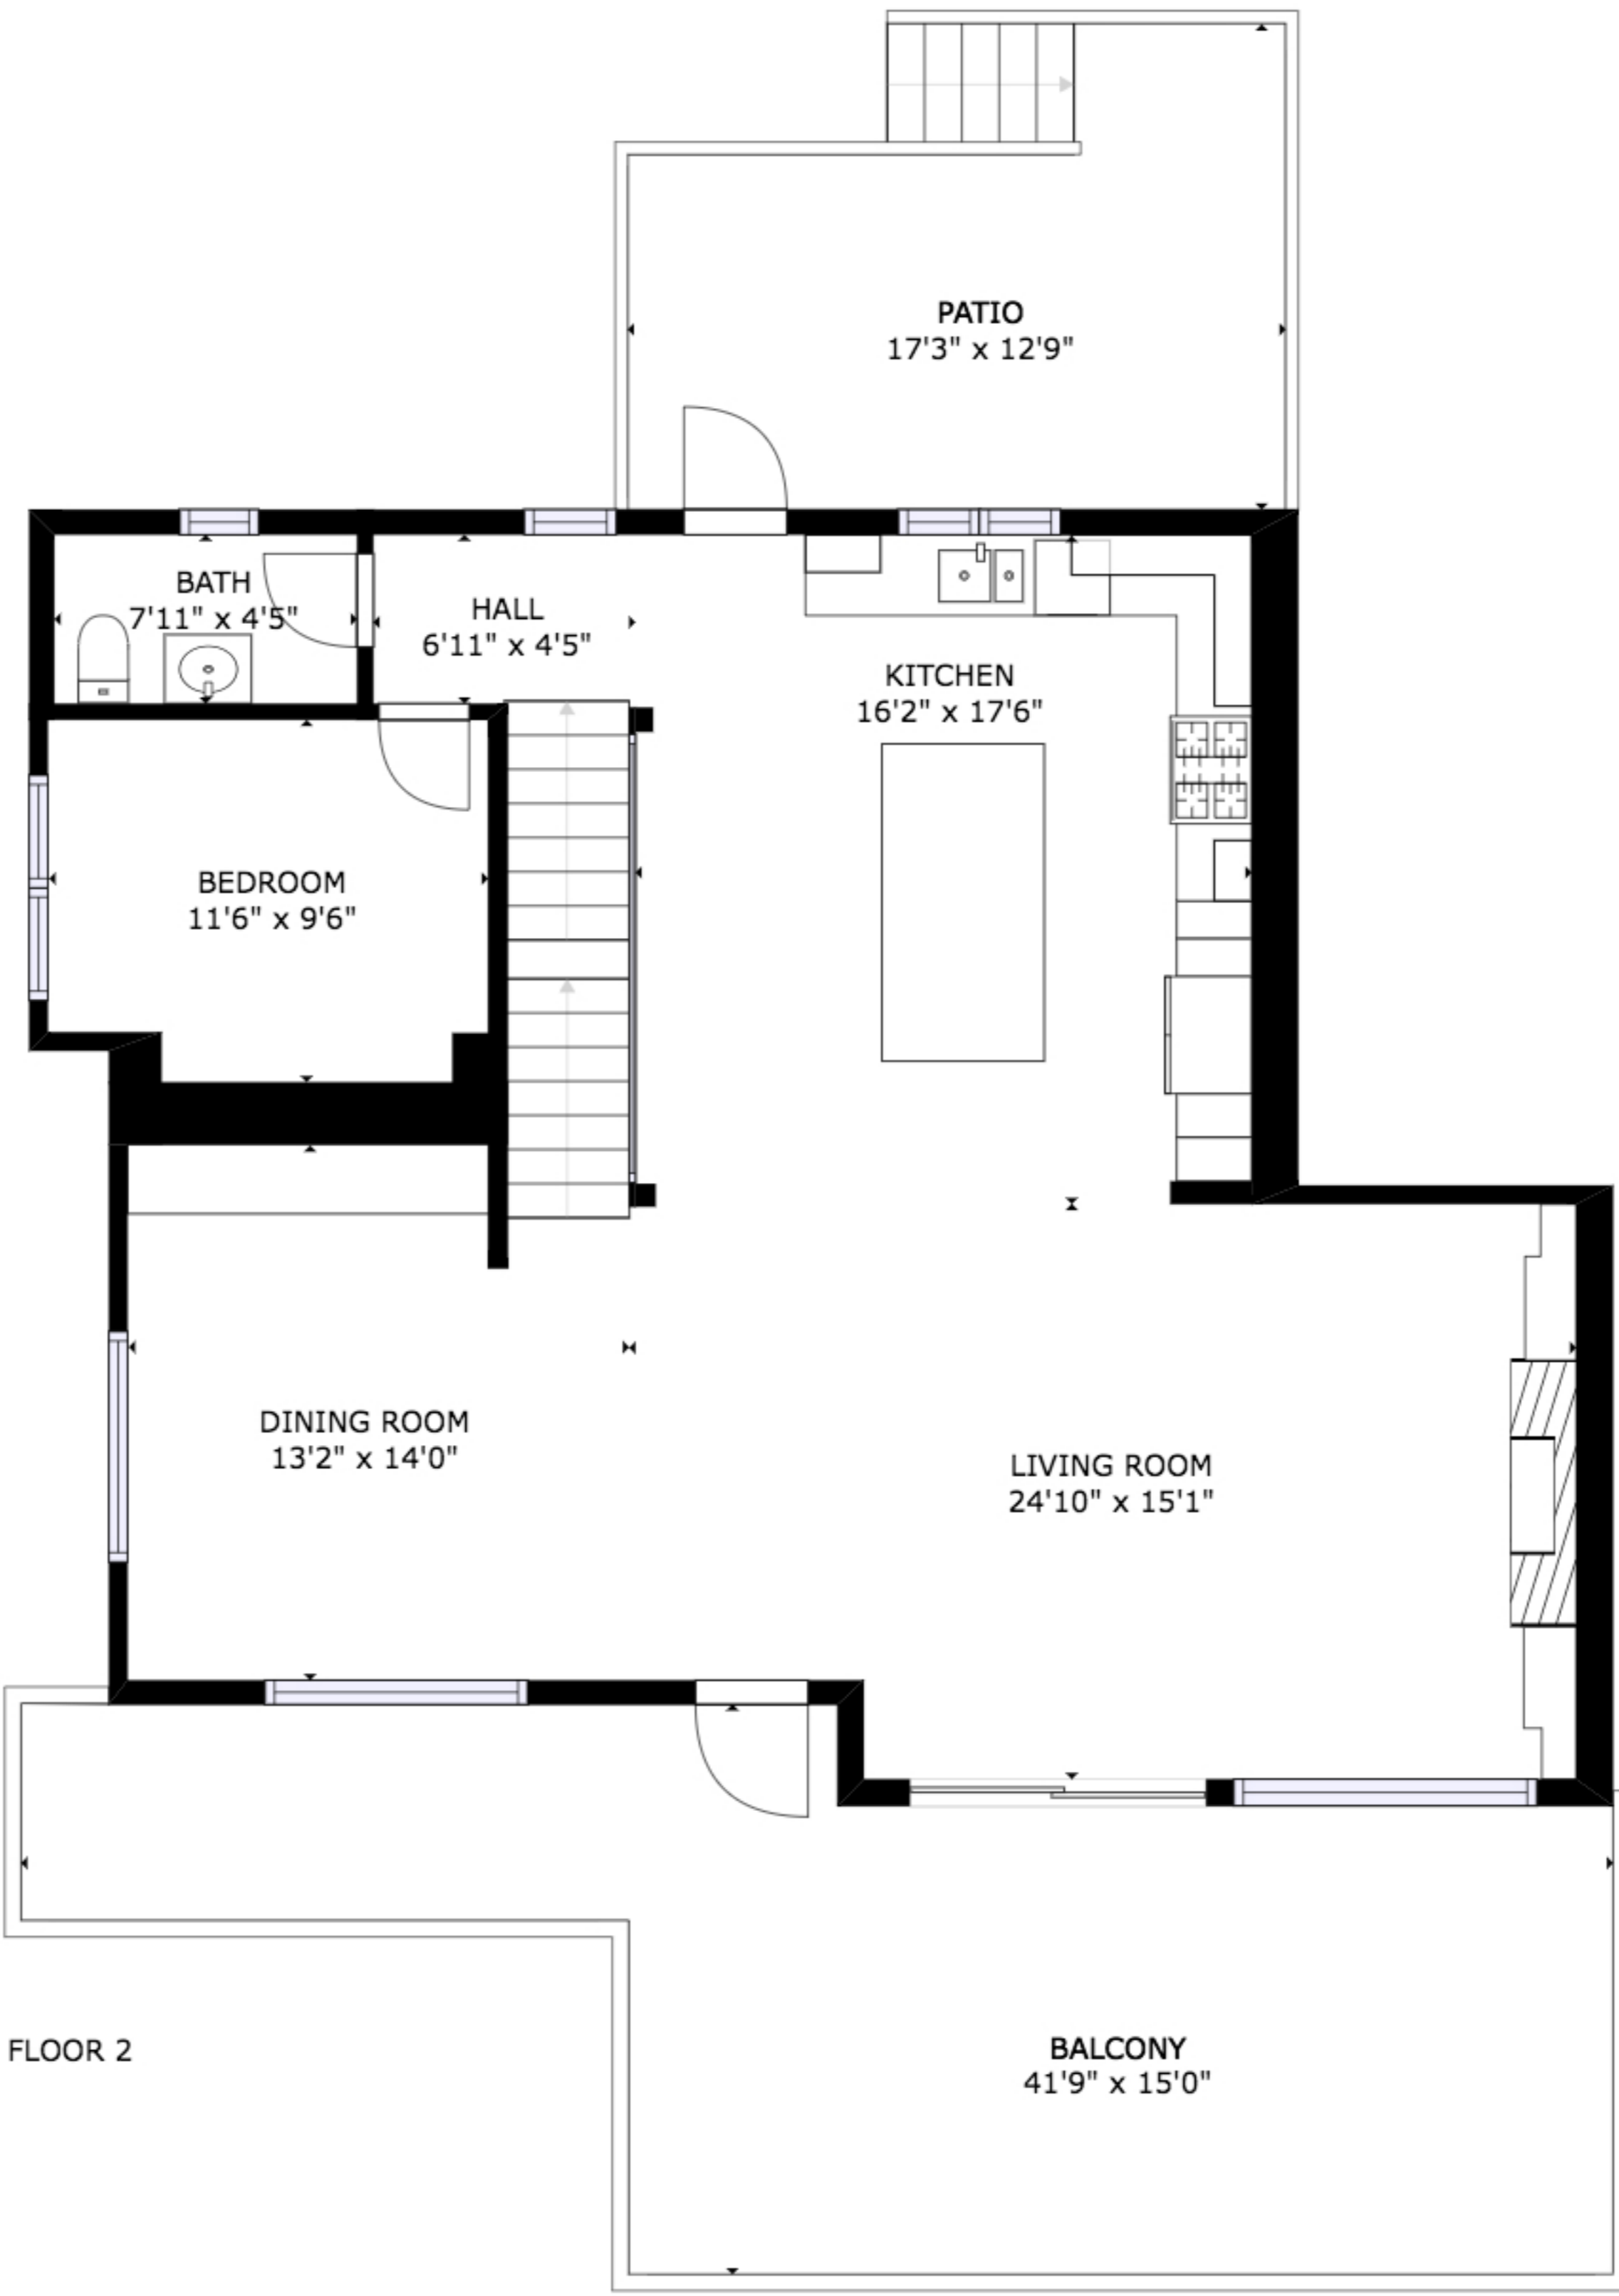

3335 DESCARTES PLACE SQUAMISH

LOWER FLOOR

MAIN FLOOR

UPPER FLOOR

GROSS INTERNAL AREA

606.78 SF	Suite GFA
235.81 SF	Entry Floor GFA
1138.28 SF	Main Floor GFA
922.30 SF	Upper Floor GFA

2903.16 SF

SIZES AND DIMENSIONS ARE APPROXIMATE, ACTUAL MAY VARY.