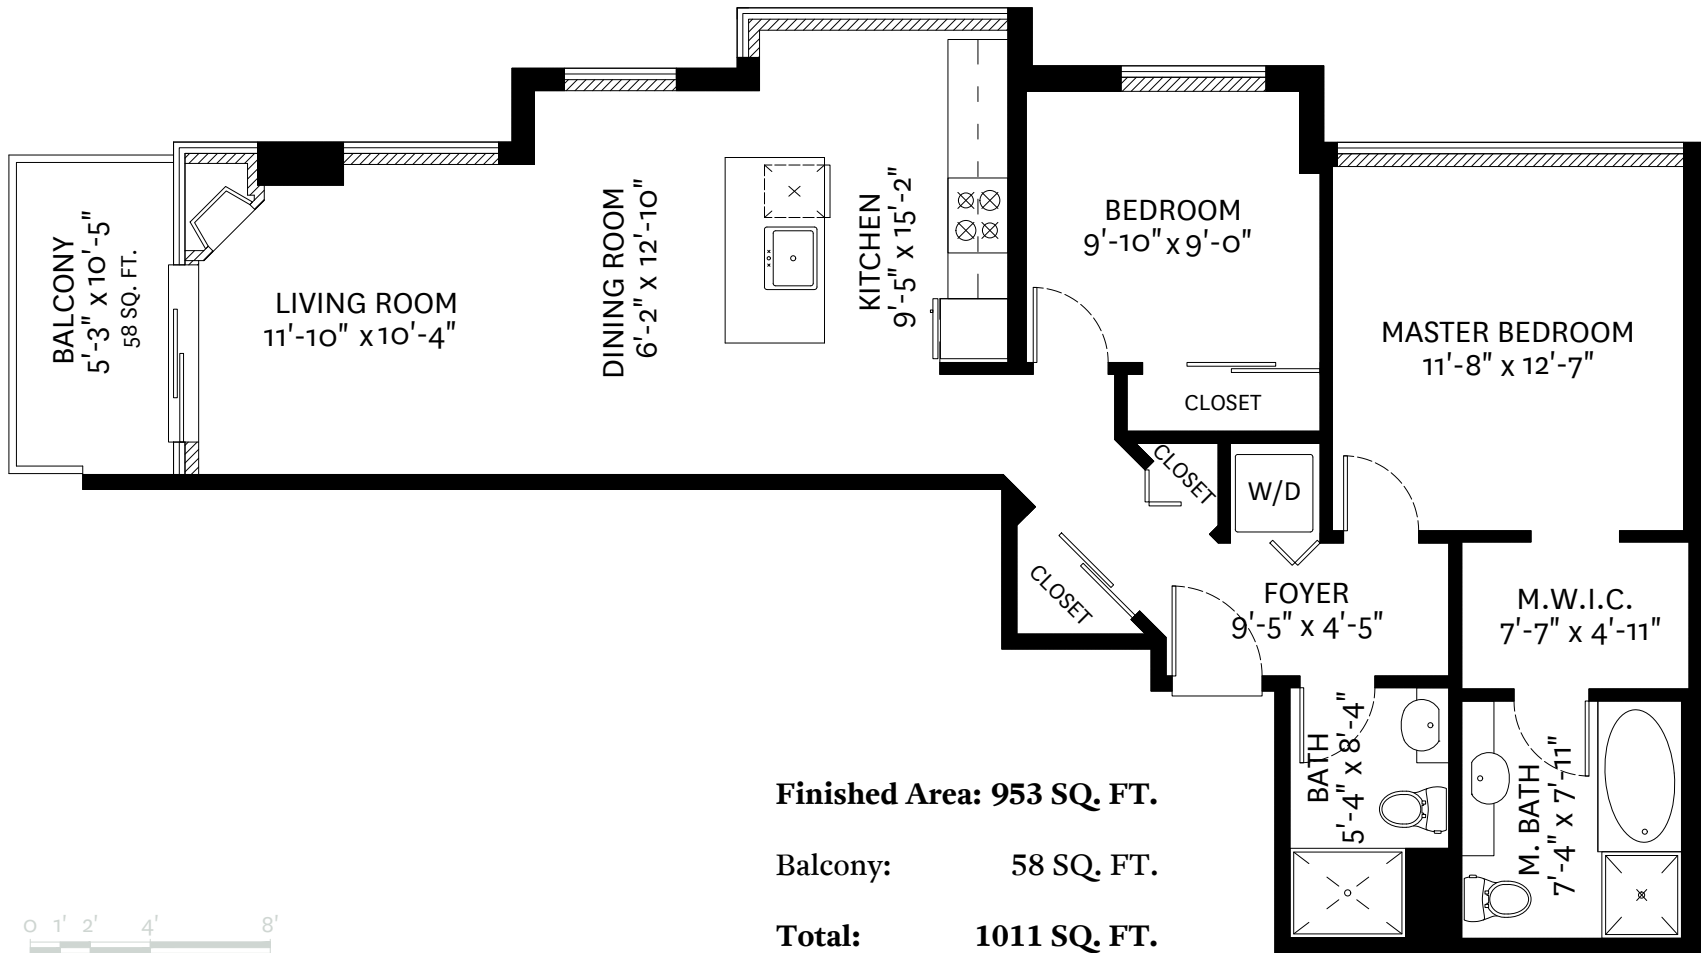

#1108-188 Esplanade, North Vancouver, BC

KELSIE & MORGAN
REAL ESTATE GROUP

www.KelsieAndMorgan.com

floor plan designed by
ishot.ca Enterprises Inc.
604-368-7979
<http://ishot.ca>