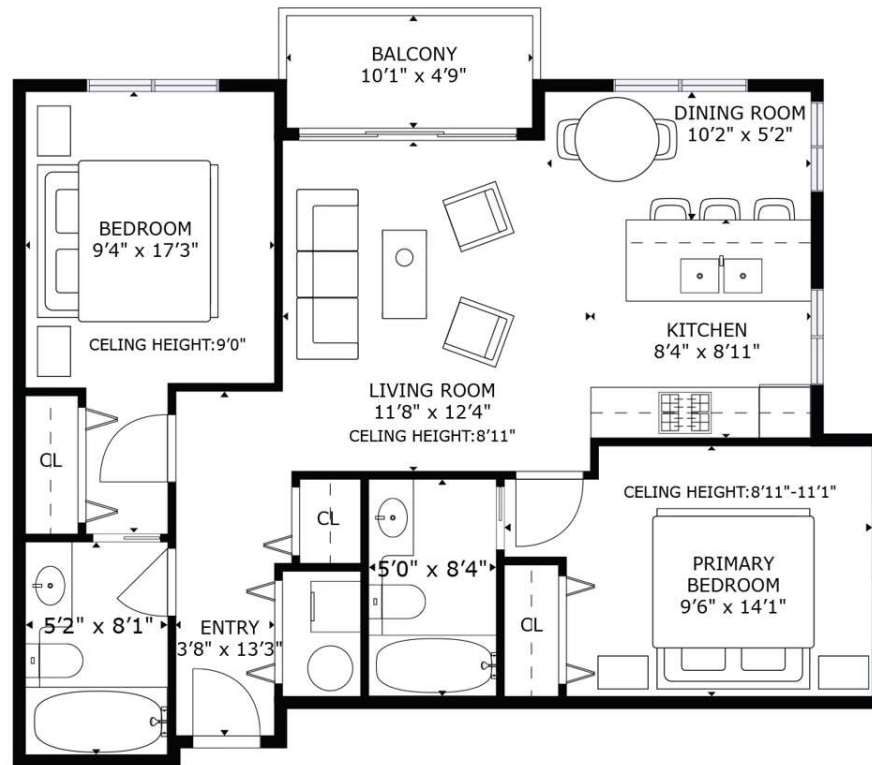

#406-1550 CHURCH AVE

FINISHED	UNFINISHED	TOTAL
766	46	812

OTHER AREAS	
BALCONY	46