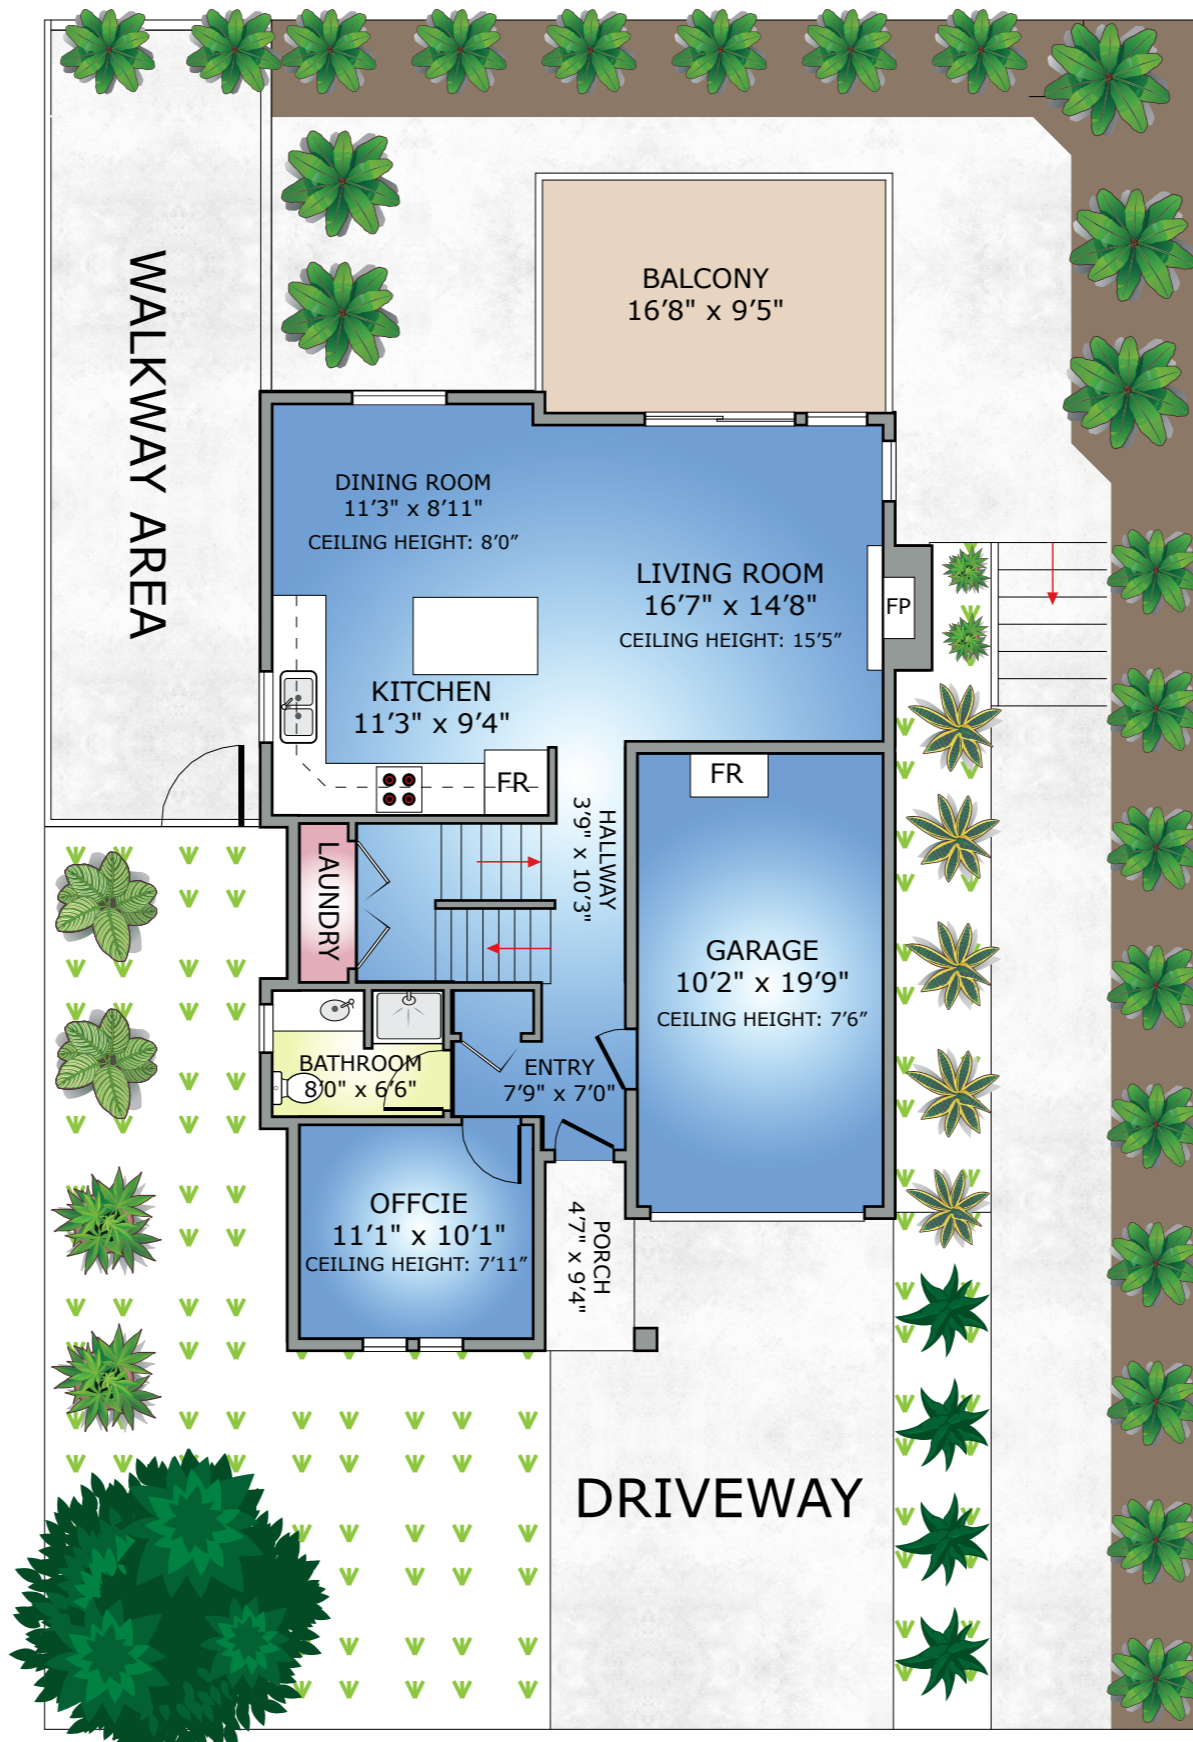

625 OLYMPIA RIDGE

HOUSE	FINISHED
SECOND	892
FIRST	748
LOWER	499
TOTAL	2139

OTHER AREAS	
GARAGE	225
PORCH	31
BALCONY	158
CRAWL SPACE	209
PATIO	158

DOCUMENT PREPARED FOR THE EXCLUSIVE USE OF
ANDREW PLANK

RESHOT.CA MEASURED 4/07/2024
 Email: info@reshot.ca