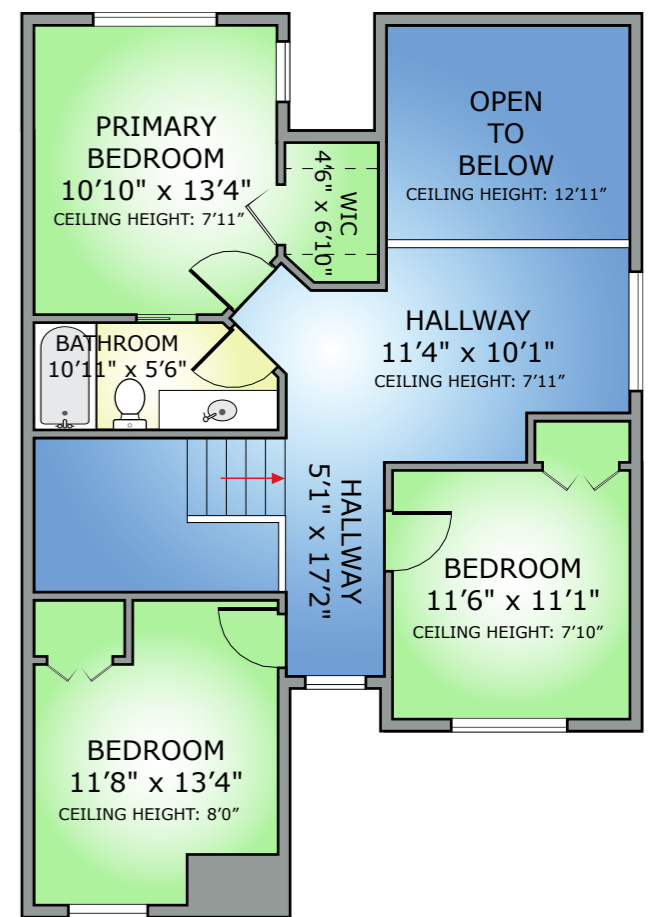

625 OLYMPIA RIDGE

HOUSE	FINISHED
SECOND	892
FIRST	748
LOWER	499
TOTAL	2139

OTHER AREAS	
GARAGE	225
PORCH	31
BALCONY	158
CRAWL SPACE	209
PATIO	158

DOCUMENT PREPARED FOR THE EXCLUSIVE USE OF
ANDREW PLANK

RESHOT.CA MEASURED 4/07/2024
 Email: info@reshot.ca