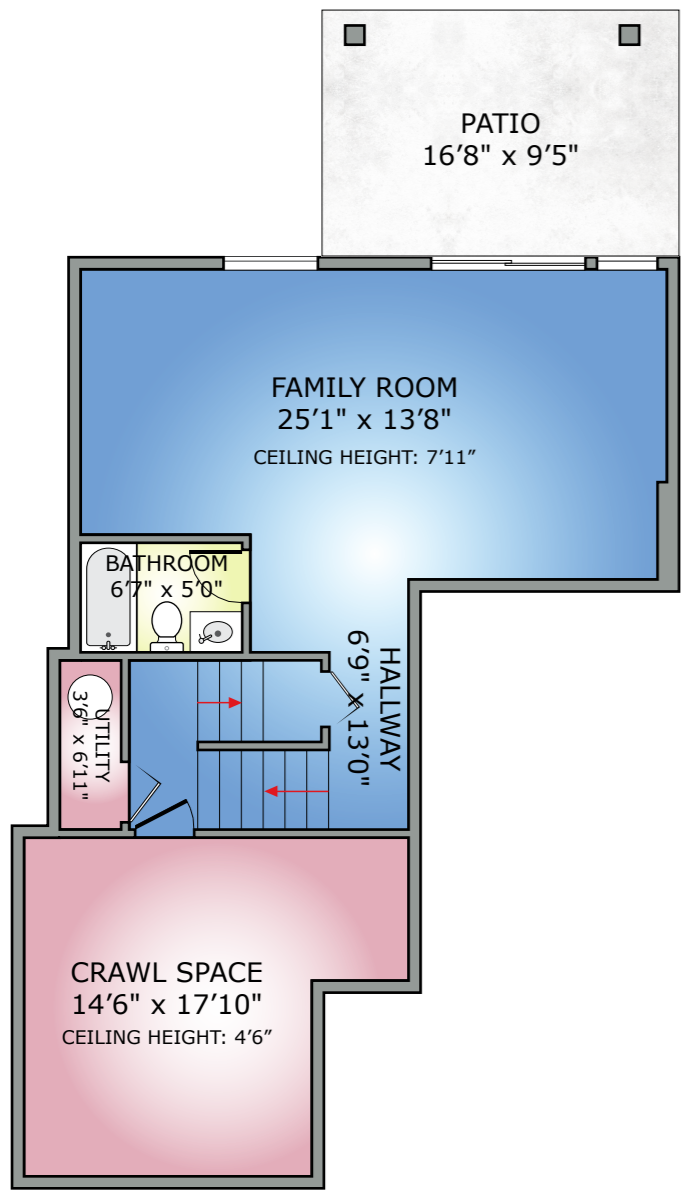

625 OLYMPIA RIDGE

HOUSE	FINISHED
SECOND	892
FIRST	748
LOWER	499
TOTAL	2139

OTHER AREAS	
GARAGE	225
PORCH	31
BALCONY	158
CRAWL SPACE	209
PATIO	158

DOCUMENT PREPARED FOR THE EXCLUSIVE USE OF
ANDREW PLANK

RESHOT.CA MEASURED 4/07/2024
 Email: info@reshot.ca