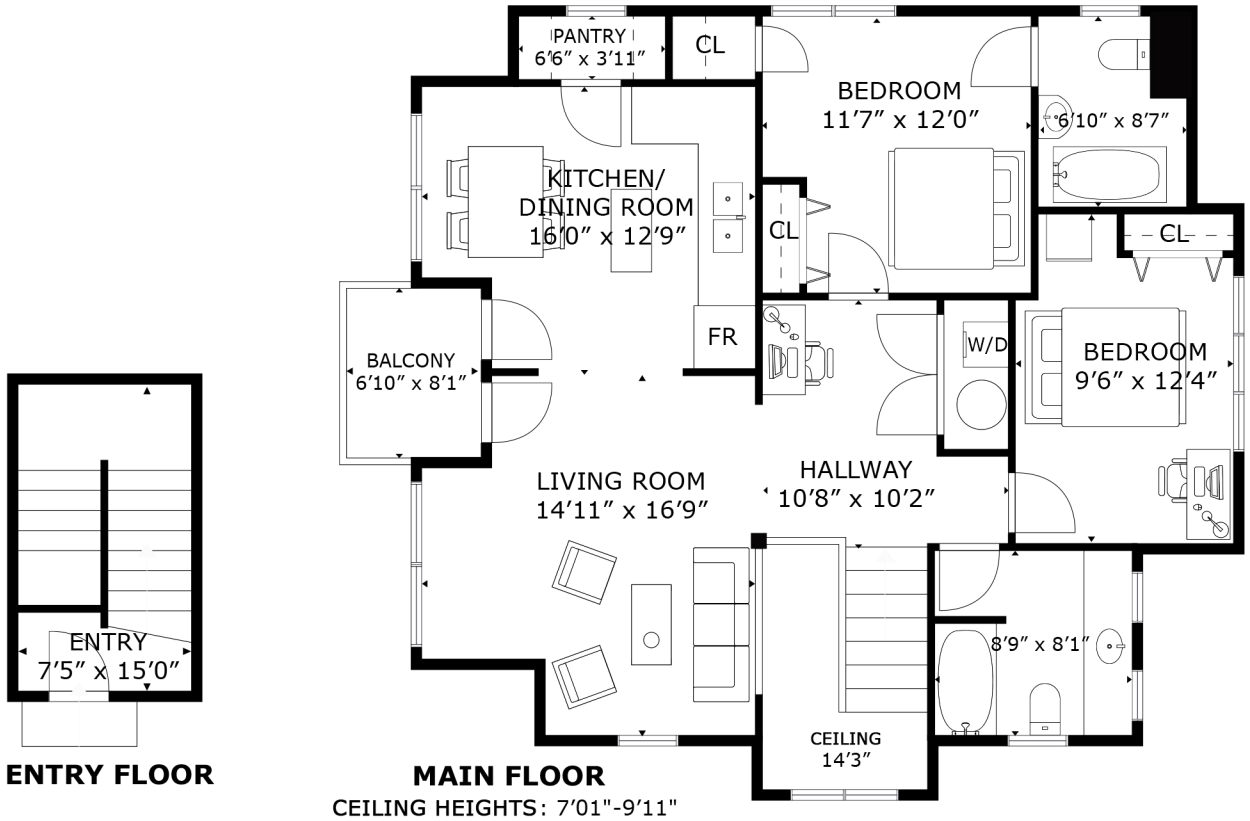

#2 - 1028 PRINCESS AVE

CEILING HEIGHTS: 7'01"-9'11"

FLOOR	FINISHED	OTHER AREAS	
MAIN	1019	BALCONY	42
ENTRY	99		
TOTAL	1118		

NORTH

DOCUMENT PREPARED FOR THE EXCLUSIVE USE OF
ANDREW PLANK

MEASURED 13/05/2024