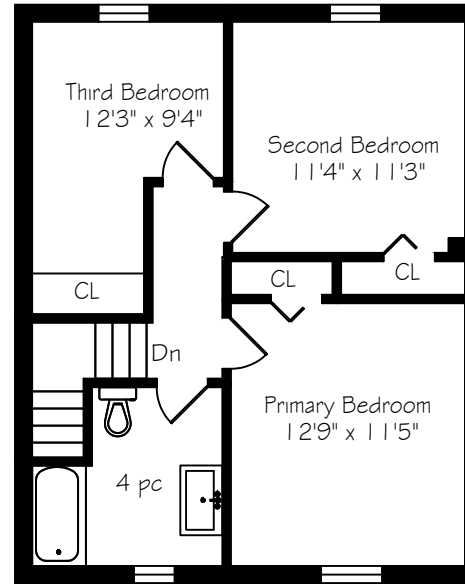

36 Winnifred Avenue

Measurements and Calculations are approximate  
To be used as guidelines only  
[www.measuredup.ca](http://www.measuredup.ca)

Lower Level  
748 Square Feet

Main Floor  
748 Square Feet

Second Floor  
634 Square Feet

Attic  
512 Square Feet