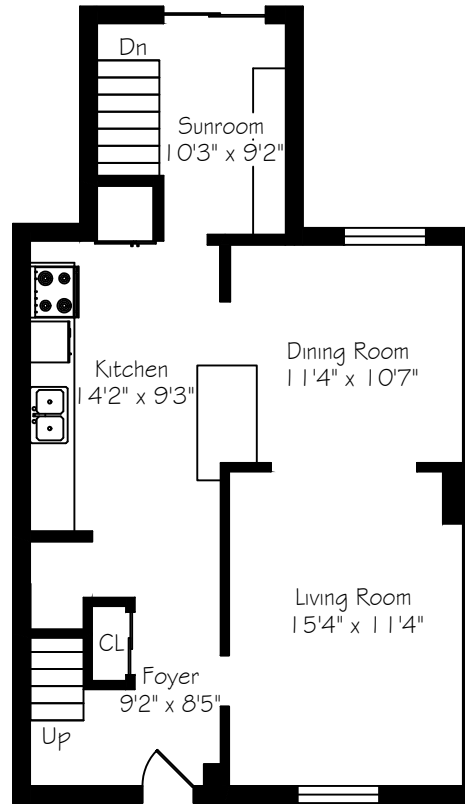

36 Winnifred Avenue

Measurements and Calculations are approximate  
To be used as guidelines only  
[www.measuredup.ca](http://www.measuredup.ca)

Lower Level  
748 Square Feet

Main Floor  
748 Square Feet

Second Floor  
634 Square Feet

Attic  
512 Square Feet