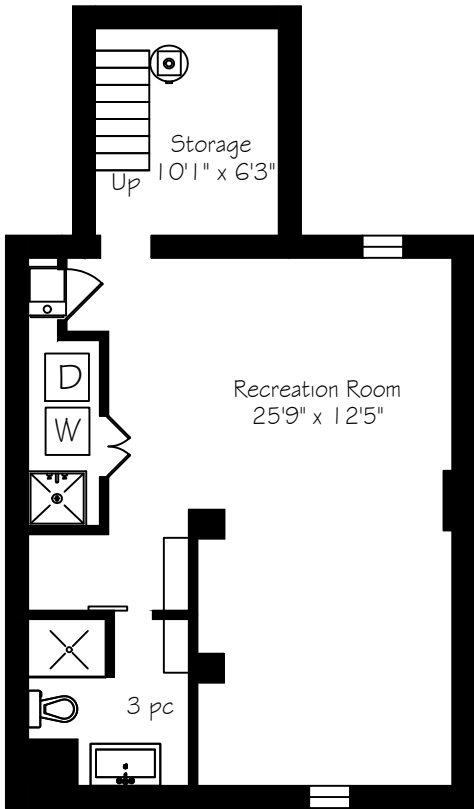

36 Winnifred Avenue

Measurements and Calculations are approximate  
To be used as guidelines only  
[www.measuredup.ca](http://www.measuredup.ca)

Lower Level  
748 Square Feet

Main Floor  
748 Square Feet

Second Floor  
634 Square Feet

Attic  
512 Square Feet