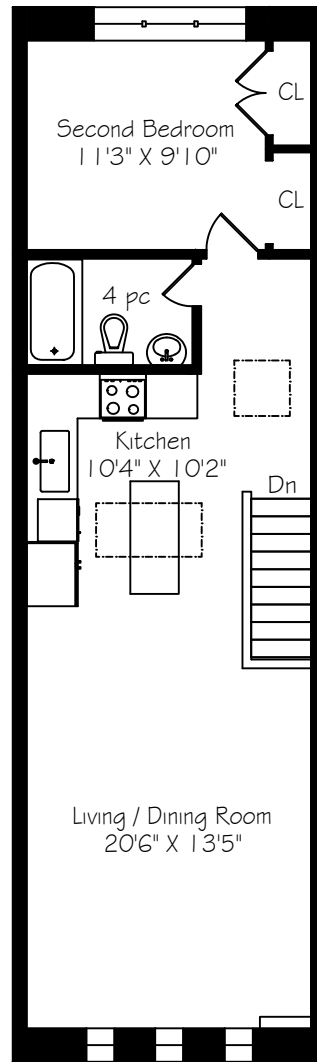

2-20 Brockton Avenue

Measurements and Calculations are approximate
To be used as guidelines only
www.measuredup.ca

Main Floor
704 Square Feet

Second Floor
704 Square Feet