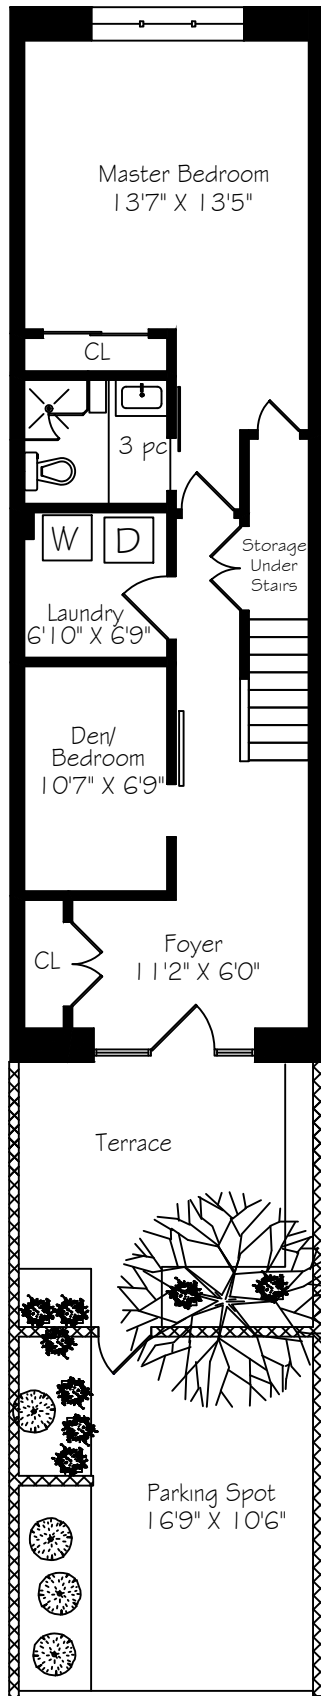

2-20 Brockton Avenue

Measurements and Calculations are approximate
To be used as guidelines only
www.measuredup.ca

Main Floor
704 Square Feet

Second Floor
704 Square Feet