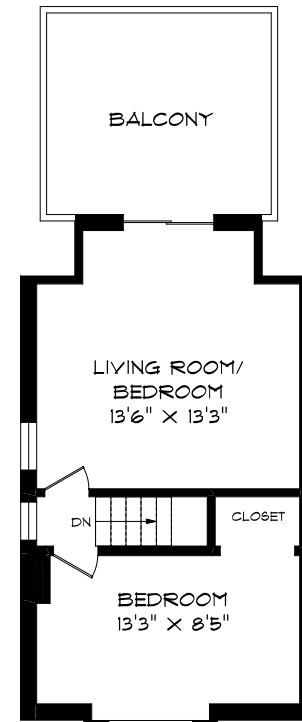

610 CRAWFORD STREET

LOWER LEVEL
601 SQUARE FEET

MAIN FLOOR
752 SQUARE FEET

SECOND FLOOR
605 SQUARE FEET

THIRD FLOOR
382 SQUARE FEET

PHONE 905-271-7010
FAX 905-271-4468
PLANS@PLANITMEASURING.COM

Professional Engineers
Ontario

AUTHORISED BY THE
ASSOCIATION OF PROFESSIONAL ENGINEERS OF ONTARIO
TO OFFER PROFESSIONAL ENGINEERING SERVICES.

MEASURED ON JUNE 8, 2017
ROOM SIZES SHOULD BE CONSIDERED APPROXIMATE
SINCE MEASUREMENTS ARE SUBJECT TO CERTIFICATION.
© 2017 PLANIT MEASURING[®]