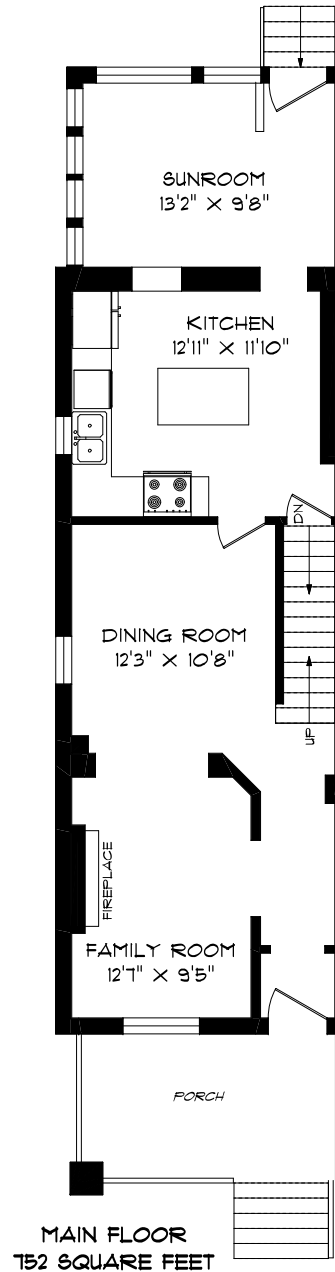

610 CRAWFORD STREET

LOWER LEVEL
601 SQUARE FEET

MAIN FLOOR
752 SQUARE FEET

SECOND FLOOR
605 SQUARE FEET

THIRD FLOOR
382 SQUARE FEET

PHONE 905-271-7010
FAX 905-271-4468
PLANS@PLANITMEASURING.COM

Professional Engineers
Ontario

AUTHORISED BY THE
ASSOCIATION OF PROFESSIONAL ENGINEERS OF ONTARIO
TO OFFER PROFESSIONAL ENGINEERING SERVICES.

MEASURED ON JUNE 8, 2017
ROOM SIZES SHOULD BE CONSIDERED APPROXIMATE
SINCE MEASUREMENTS ARE SUBJECT TO CERTIFICATION.
© 2017 PLANIT MEASURING[®]