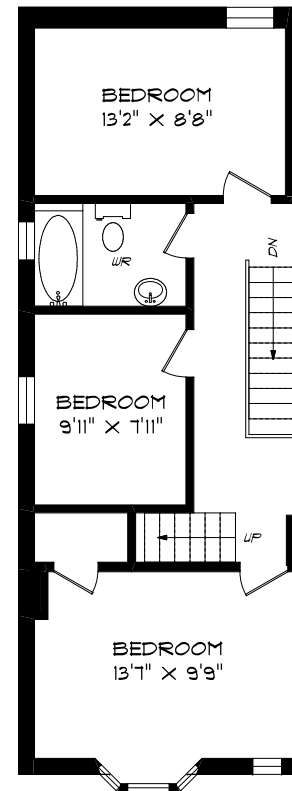

610 CRAWFORD STREET

LOWER LEVEL
601 SQUARE FEET

MAIN FLOOR
752 SQUARE FEET

SECOND FLOOR
605 SQUARE FEET

THIRD FLOOR
382 SQUARE FEET

PHONE 905-271-7010
FAX 905-271-4468
PLANS@PLANITMEASURING.COM

Professional Engineers
Ontario

AUTHORISED BY THE
ASSOCIATION OF PROFESSIONAL ENGINEERS OF ONTARIO
TO OFFER PROFESSIONAL ENGINEERING SERVICES.

MEASURED ON JUNE 8, 2017
ROOM SIZES SHOULD BE CONSIDERED APPROXIMATE
SINCE MEASUREMENTS ARE SUBJECT TO CERTIFICATION.
© 2017 PLANIT MEASURING[®]