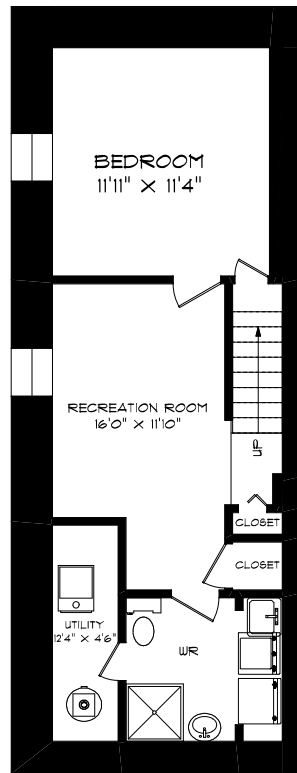

610 CRAWFORD STREET

LOWER LEVEL
601 SQUARE FEET

MAIN FLOOR
752 SQUARE FEET

SECOND FLOOR
605 SQUARE FEET

THIRD FLOOR
382 SQUARE FEET

PHONE 905-271-7010
FAX 905-271-4468
PLANS@PLANITMEASURING.COM

Professional Engineers
Ontario

AUTHORISED BY THE
ASSOCIATION OF PROFESSIONAL ENGINEERS OF ONTARIO
TO OFFER PROFESSIONAL ENGINEERING SERVICES.

MEASURED ON JUNE 8, 2017
ROOM SIZES SHOULD BE CONSIDERED APPROXIMATE
SINCE MEASUREMENTS ARE SUBJECT TO CERTIFICATION.
© 2017 PLANIT MEASURING[®]