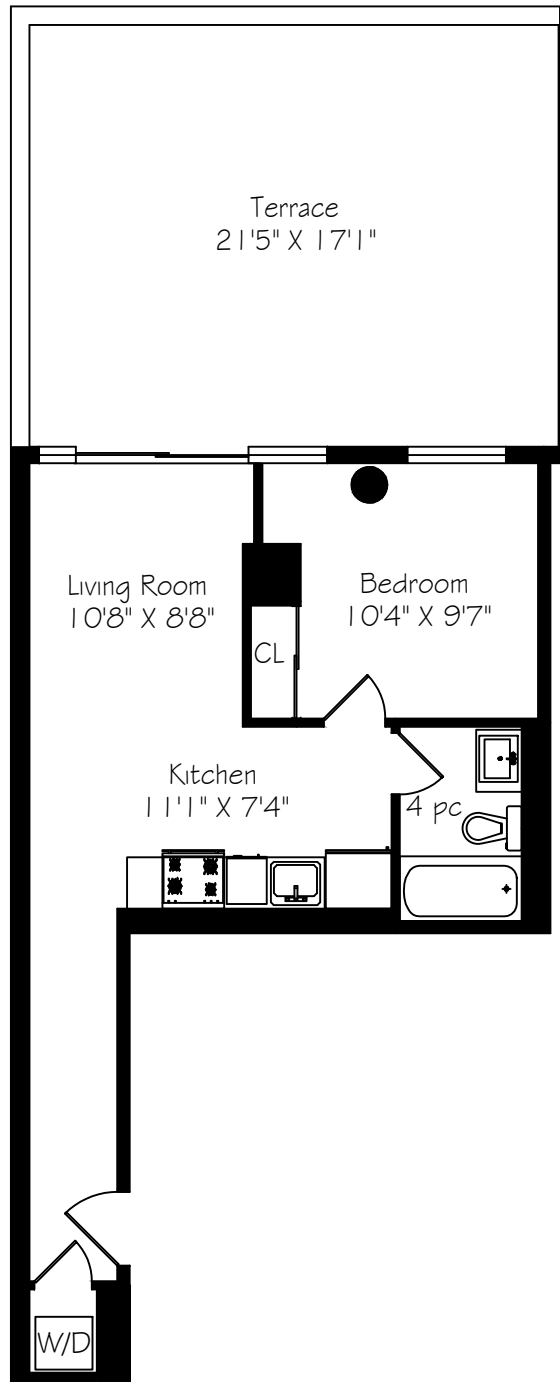

# 42 Camden Street

Suite 202  
535 Square Feet  
As per builders plans

Measurements and Calculations are approximate  
To be used as guidelines only