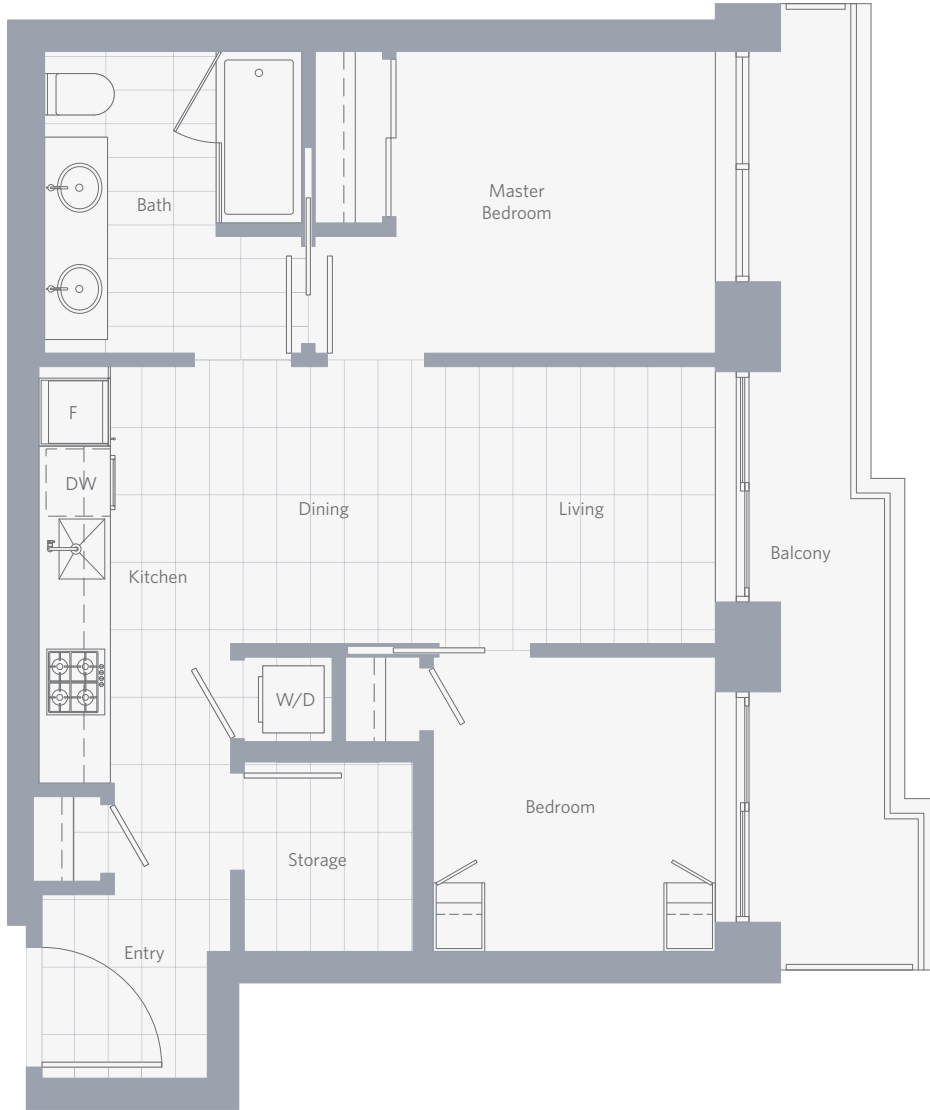

305

2 Bedroom

617sf interior, 127sf exterior, 744sf total

JOYCE

westbank

DIMENSIONS, SIZES, SPECIFICATIONS, LAYOUTS AND MATERIALS ARE APPROXIMATE ONLY AND SUBJECT TO CHANGE WITHOUT NOTICE. TERRACE / BALCONY SIZES / CONFIGURATIONS AND FAÇADE PANEL LOCATIONS ARE APPROXIMATE AND VARY DEPENDING ON THE HOME. PLEASE ASK SALES REPRESENTATIVE FOR DETAILS. E.& O. E.