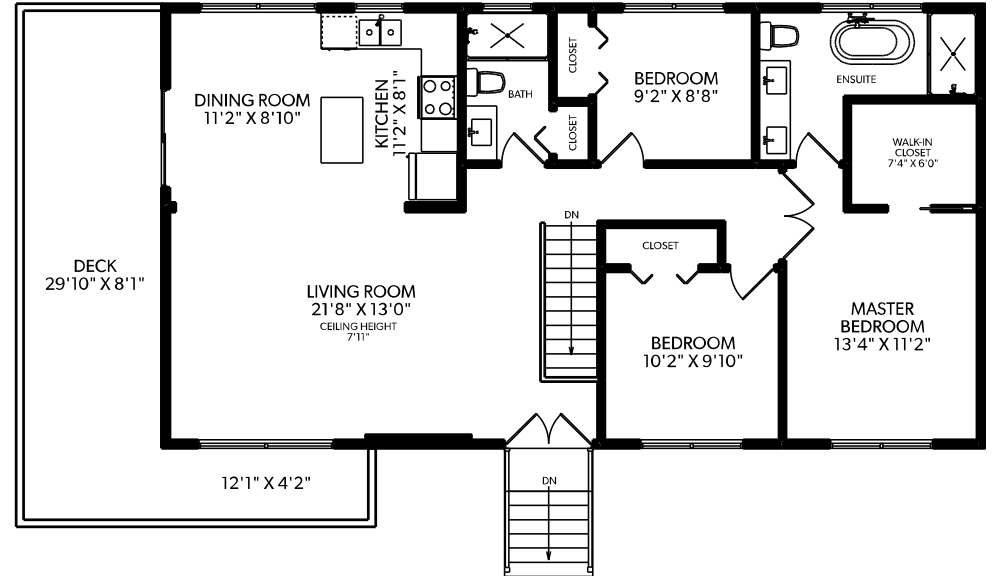

1355 14TH STREET EAST

FLOOR	FINISHED	UNFINISHED	TOTAL	OTHER AREAS	
MAIN	1256	0	1256	DECK	318
LOWER	918	0	918	GARAGE	573
TOTAL	2174	0	2174		

LOWER FLOOR

MAIN FLOOR

OAKWYN REALTY

Document prepared for the exclusive use of Steve Hamer-Jackson* *PERSONAL REAL ESTATE CORPORATION

These floor plans are not suitable for construction purposes. Efforts have been made to represent dimensions accurately. Purchaser of the property to verify measurements if important. E&O Insured.

MEASURED 05/03/2022