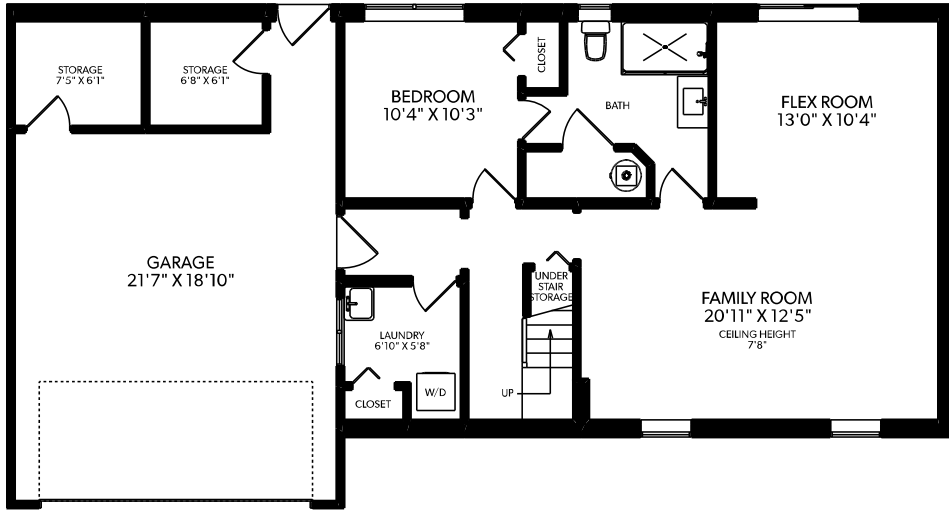

1355 14TH STREET EAST

FLOOR	FINISHED	UNFINISHED	TOTAL	OTHER AREAS	
MAIN	1256	0	1256	DECK	318
LOWER	918	0	918	GARAGE	573
TOTAL	2174	0	2174		

LOWER FLOOR

MAIN FLOOR

OAKWYN REALTY

Document prepared for the exclusive use of Steve Hamer-Jackson* *PERSONAL REAL ESTATE CORPORATION

These floor plans are not suitable for construction purposes. Efforts have been made to represent dimensions accurately. Purchaser of the property to verify measurements if important. E&O Insured.

MEASURED 05/03/2022