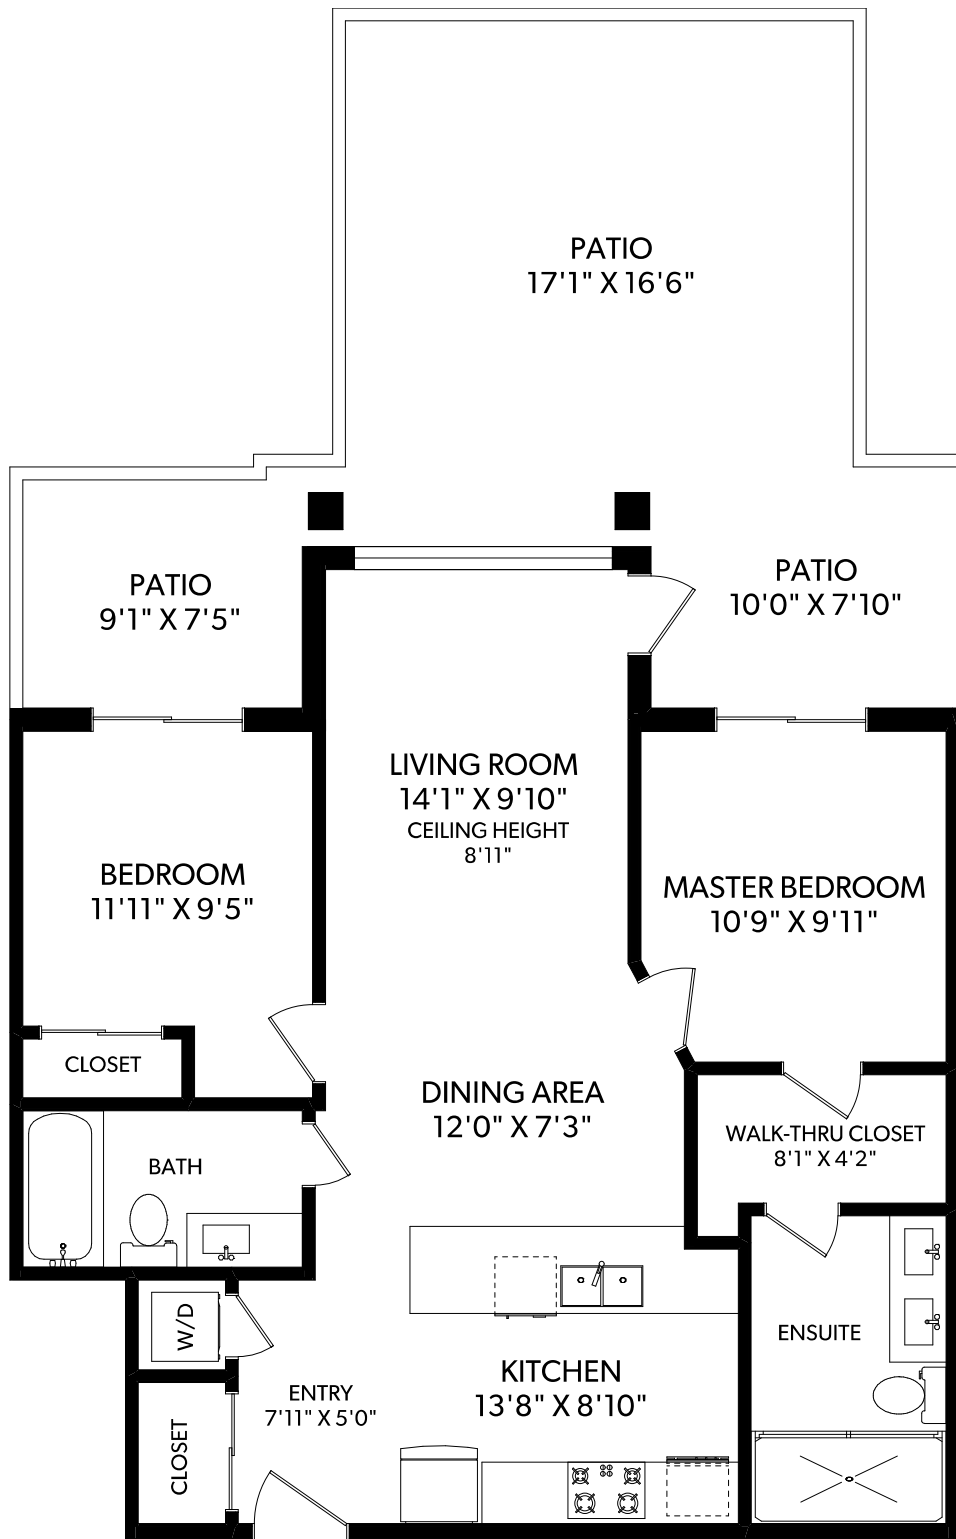

MAIN FLOOR

FLOOR	FINISHED	UNFINISHED	TOTAL	OTHER AREAS
MAIN	863	0	863	PATIOS 447
TOTAL	863	0	863	

107-1327 DRAYCOTT ROAD
 DOCUMENT PREPARED FOR THE EXCLUSIVE USE OF
STEVE HAMER-JACKSON*

Sussex

1-866-388-6998
 ORDERS@REALFOTO.CA