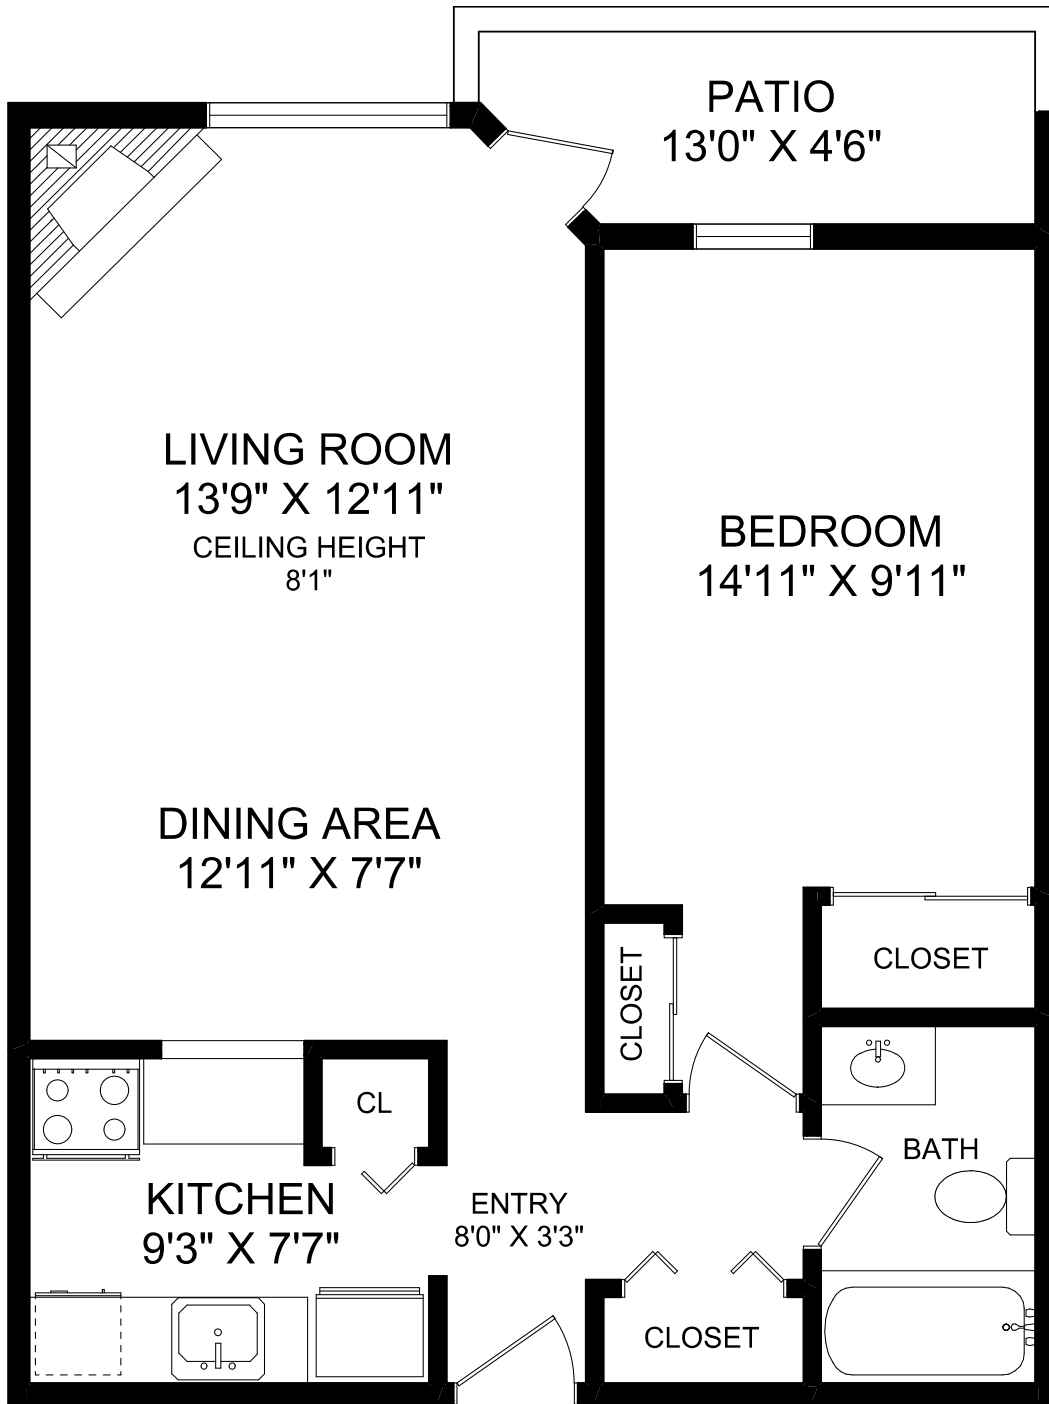

MAIN FLOOR

AREA		SQ FT	
FLOOR	FINISHED	UNFINISHED	TOTAL
MAIN	711	0	711
PATIO		66	

106-607 EAST 8TH AVENUE

THIS DOCUMENT PREPARED FOR THE EXCLUSIVE USE OF
STEVE HAMER-JACKSON

MEASURED DECEMBER 7, 2015 BY JUSTIN GREENWOOD