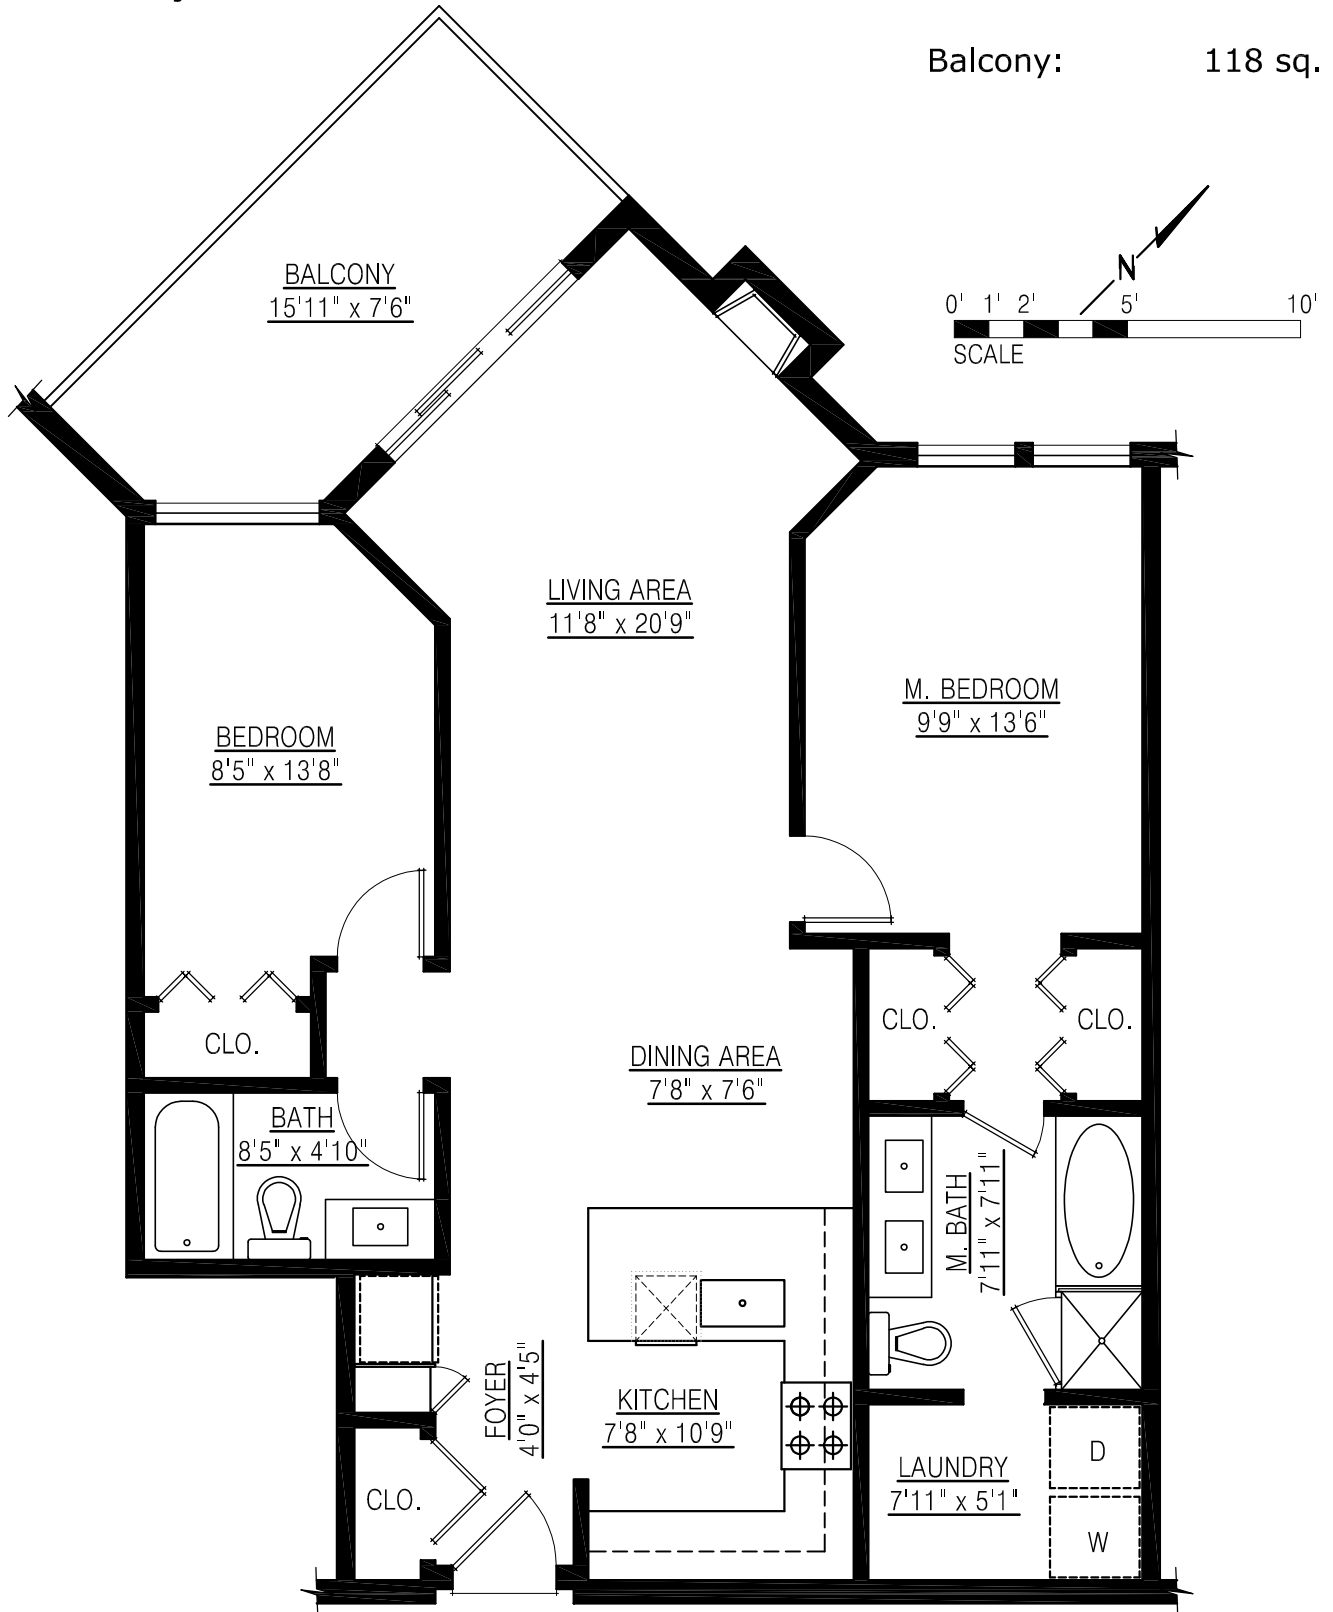

Main Floor: *980 sq. ft.

*As per Strata Plan documentation.

Balcony: 118 sq. ft.

MAIN FLOOR PLAN
FLOOR AREA: *980 sq.ft.