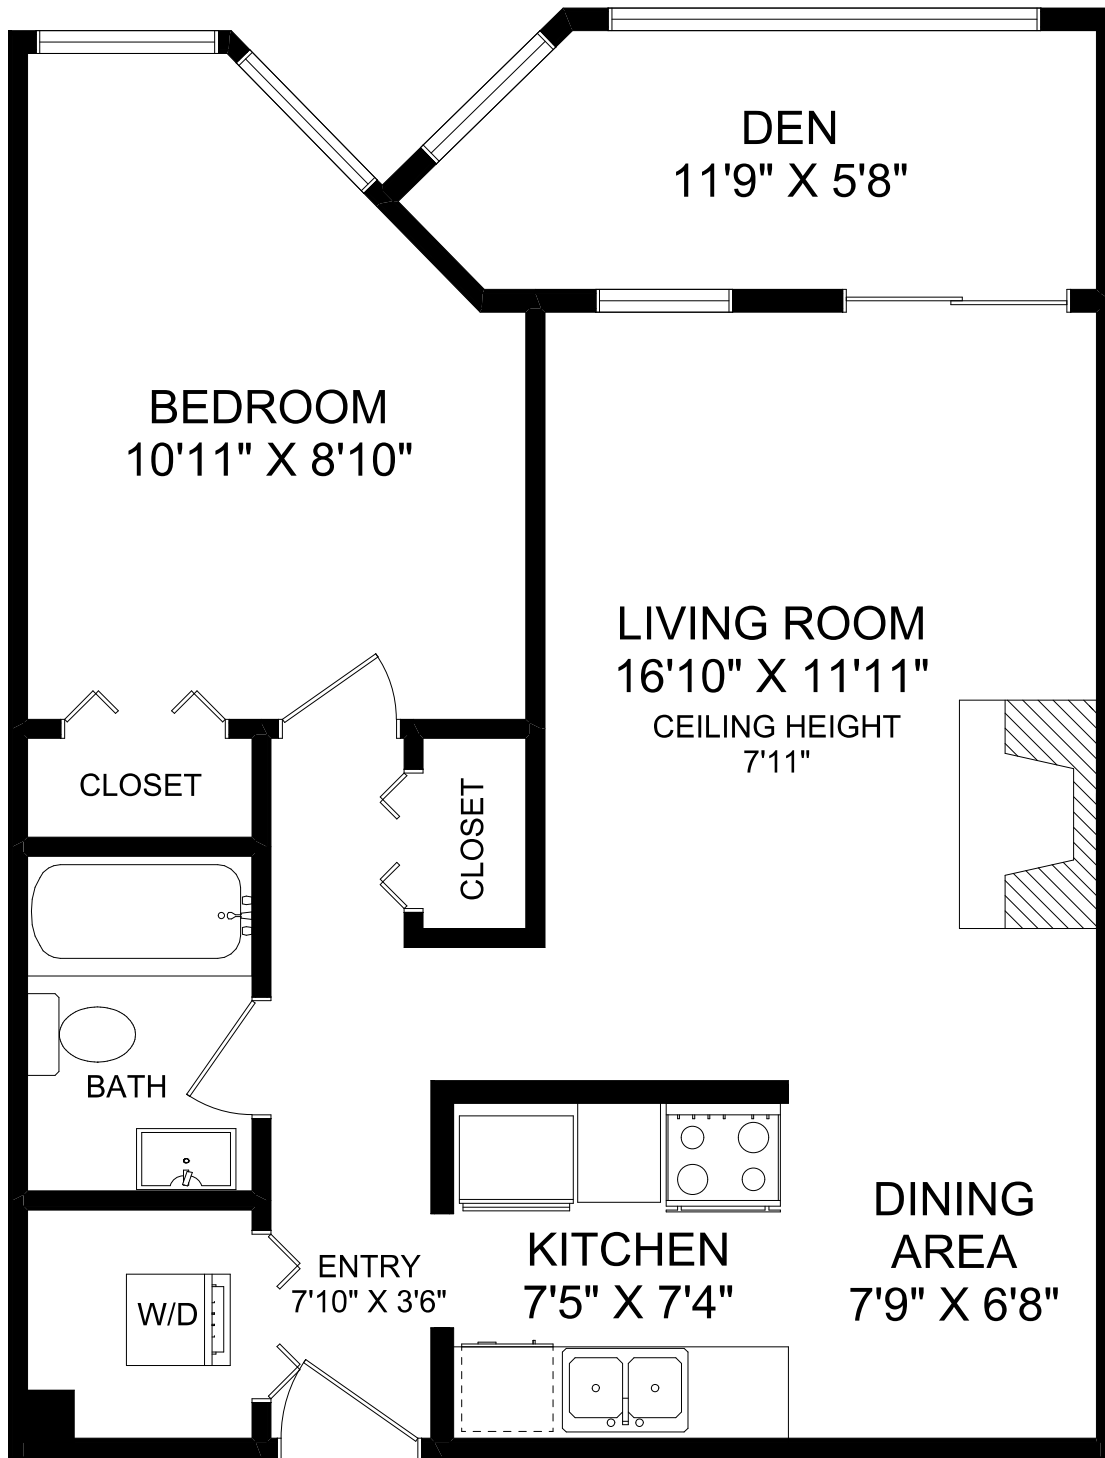

MAIN FLOOR

FLOOR	FINISHED	UNFINISHED	TOTAL
MAIN	755	0	755
TOTAL	755	0	755

REAL FOTO **111-1155 ROSS ROAD**
 DOCUMENT PREPARED FOR THE EXCLUSIVE USE OF
STEVE HAMER-JACKSON

ROYAL LEPAGE
Sussex

250-388-6998
 ORDERS@REALFOTO.CA MEASURED 08/ 11 / 2016 BY JUSTIN GREENWOOD
 All information furnished regarding this property is from sources deemed reliable but no warranty or representation is made to the accuracy thereof.