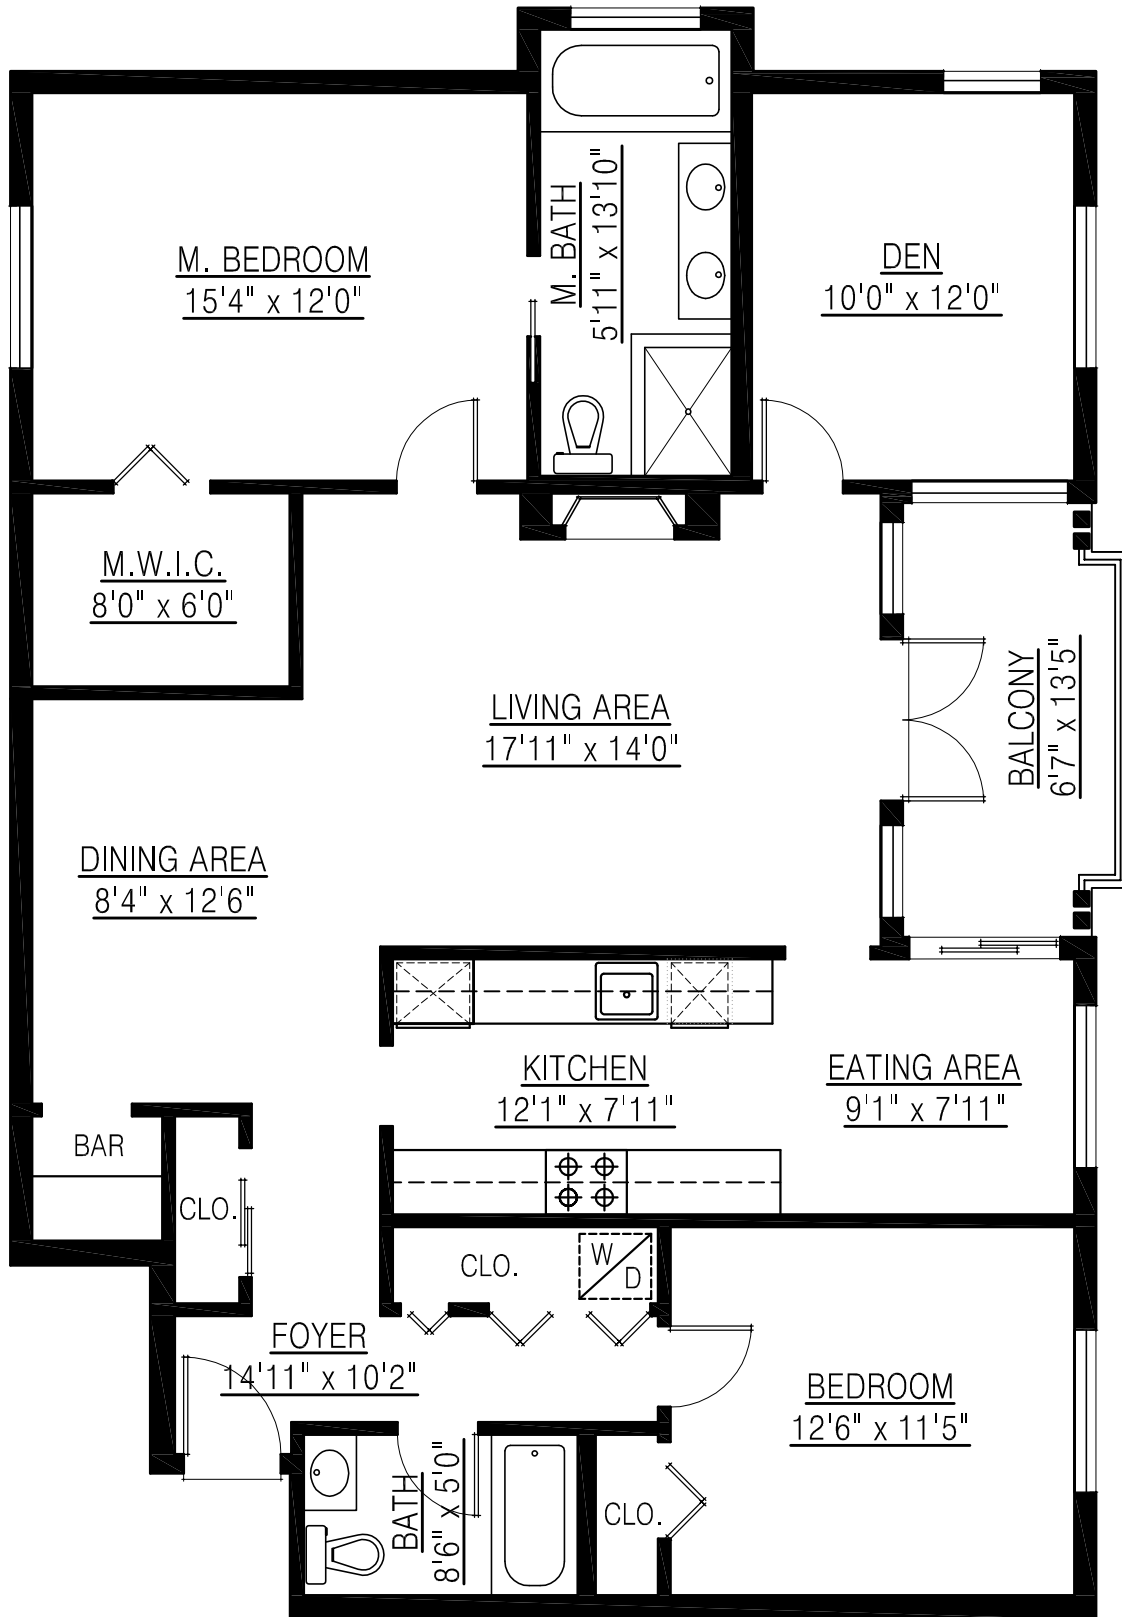

Main Floor: 1,454 sq. ft.

Balcony: 90 sq. ft.

MAIN FLOOR PLAN
FLOOR AREA: 1,454 sq.ft.