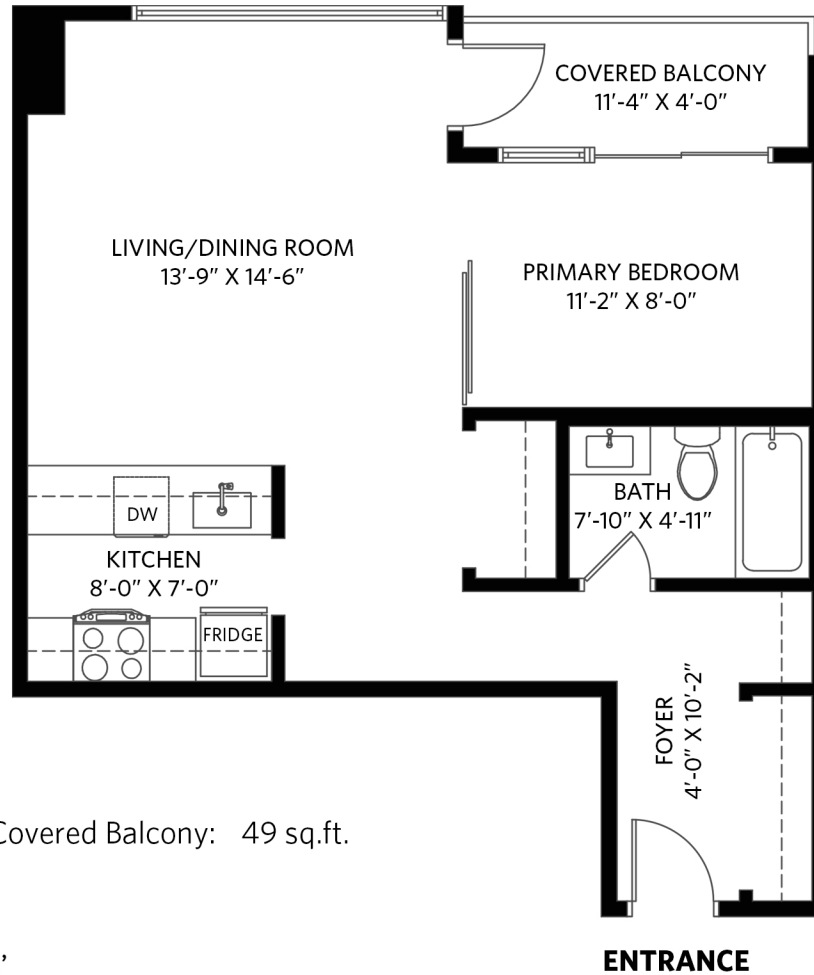

ROLAND LEWIS

PERSONAL REAL ESTATE CORPORATION

#710-1060 Alberni Street, Vancouver

1 bedroom + 1 bathroom

Main Floor - 600 sq.ft.
Ceiling height - 8' 0"

Total Interior: 600 sq.ft. | Covered Balcony: 49 sq.ft.

THIS FLOORPLAN IS FOR ILLUSTRATION PURPOSES ONLY AND ALL DIMENSIONS SHOULD BE CONSIDERED APPROXIMATE

OPTIMUM
FLOOR PLAN DESIGNS