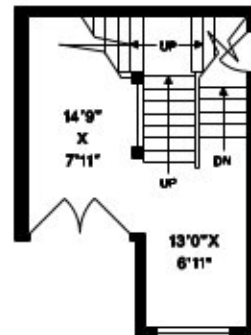

# ROLAND LEWIS

NORTH SHORE REAL ESTATE

4125 BURKERIDGE PLACE  
WEST VANCOUVER

MAIN FLOOR 1,264 SQ.FT.  
UPPER FLOOR 1,450 SQ.FT.  
LOWER FLOOR 1,810 SQ.FT.  
BOTTOM FLOOR 315 SQ.FT.  
TOTAL 4,639 SQ.FT.

UPPER FLOOR

MAIN FLOOR

BOTTOM FLOOR

LOWER FLOOR

SCALE 1/8" = 1'-0"

DATE: 02/14/11  
FILE: 002-000