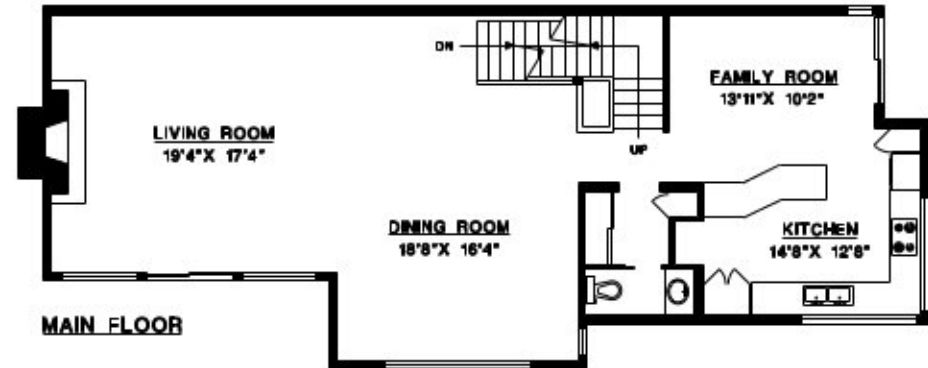

# ROLAND LEWIS

NORTH SHORE REAL ESTATE

4125 BURKERIDGE PLACE  
WEST VANCOUVER

MAIN FLOOR 1,264 SQ.FT.  
UPPER FLOOR 1,450 SQ.FT.  
LOWER FLOOR 1,810 SQ.FT.  
BOTTOM FLOOR 315 SQ.FT.  
TOTAL 4,639 SQ.FT.

UPPER FLOOR

MAIN FLOOR

BOTTOM FLOOR

LOWER FLOOR

SCALE 1/8" = 1'-0"

DATE: 02/14/11  
FILE: 002-000