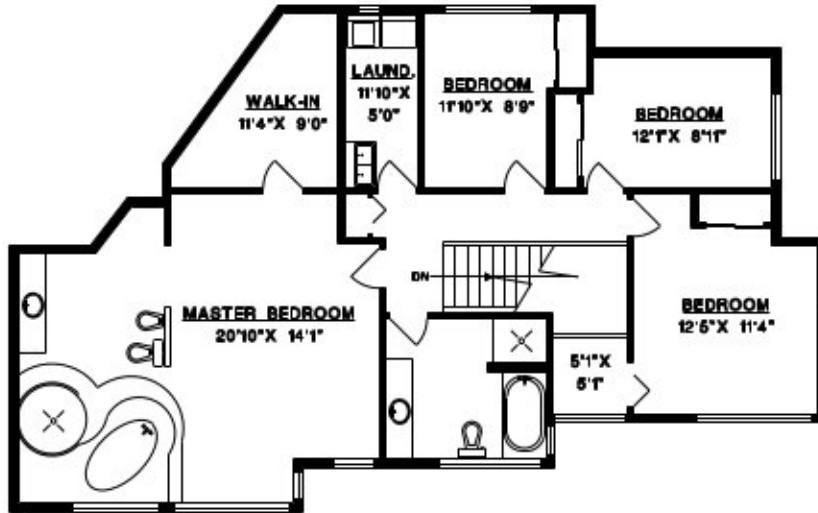

# ROLAND LEWIS

NORTH SHORE REAL ESTATE

4125 BURKERIDGE PLACE  
WEST VANCOUVER

MAIN FLOOR 1,264 SQ.FT.  
UPPER FLOOR 1,450 SQ.FT.  
LOWER FLOOR 1,810 SQ.FT.  
BOTTOM FLOOR 315 SQ.FT.  
TOTAL 4,639 SQ.FT.

UPPER FLOOR

MAIN FLOOR

BOTTOM FLOOR

LOWER FLOOR

SCALE 1/8" = 1'-0"

DATE: 02/14/11  
FILE: 002-000