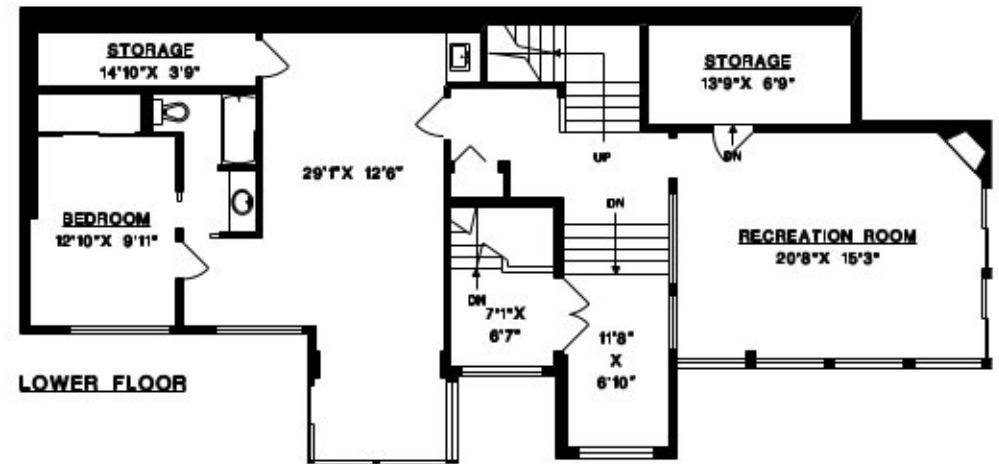

# ROLAND LEWIS

NORTH SHORE REAL ESTATE

4125 BURKERIDGE PLACE  
WEST VANCOUVER

MAIN FLOOR 1,264 SQ.FT.  
UPPER FLOOR 1,450 SQ.FT.  
LOWER FLOOR 1,810 SQ.FT.  
BOTTOM FLOOR 315 SQ.FT.  
TOTAL 4,639 SQ.FT.

UPPER FLOOR

MAIN FLOOR

BOTTOM FLOOR

LOWER FLOOR

SCALE 1/8" = 1'-0"

DATE: 02/14/11  
FILE: 002-000