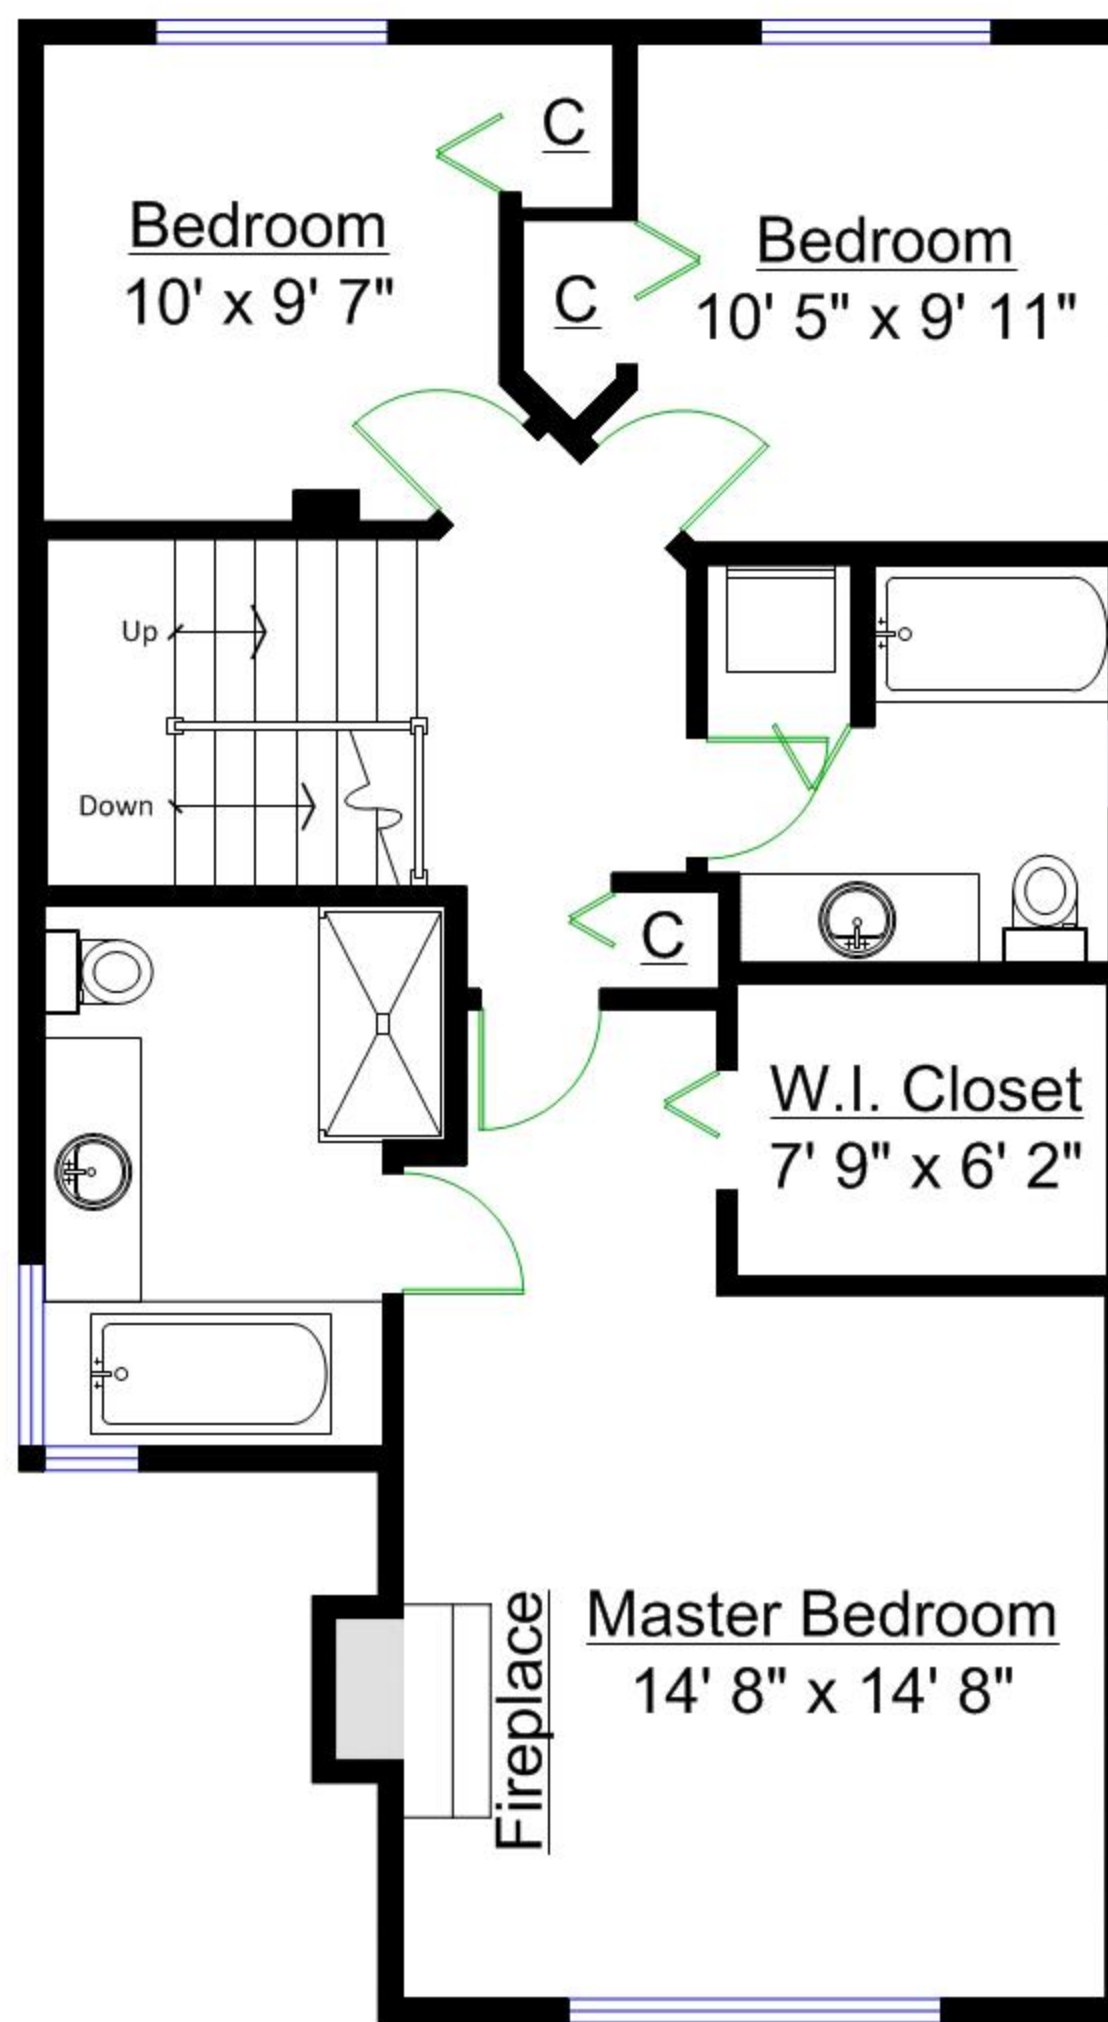

158 East 27th Street, North Vancouver

ROLAND LEWIS

PERSONAL REAL ESTATE CORPORATION

604.828.8080

Totals**

Main Level:	1,048 sq. ft.
Upper Level:	886 sq. ft.
Lower Level:	588 sq. ft.
TOTAL:	2,522 sq. ft.

Other Areas

Patio:	388 sq. ft.
Porch:	53 sq. ft.
Detached Garage:	457 sq. ft.
TOTAL:	868 sq. ft.

** Approx. based on interior measurements to exterior walls
** Total square footage not taken from original blueprints