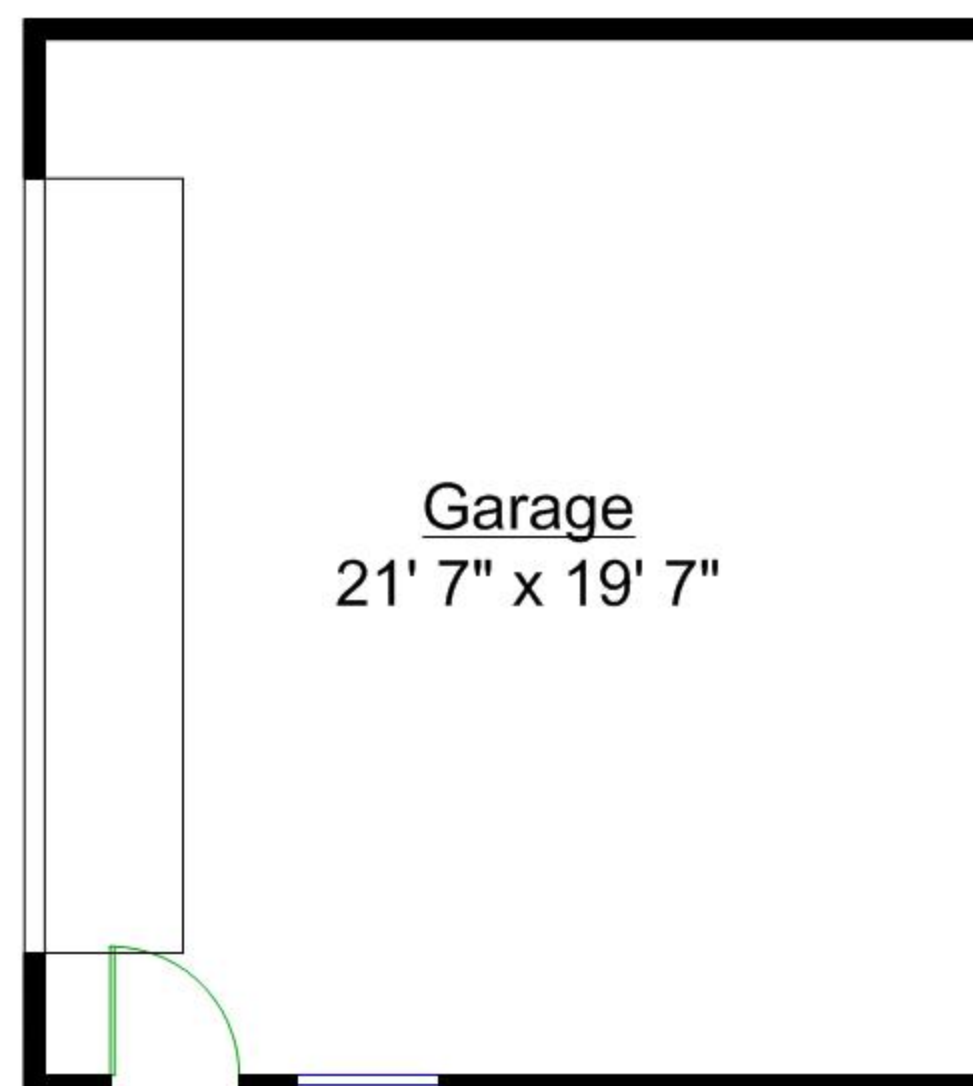

158 East 27th Street, North Vancouver

ROLAND LEWIS

PERSONAL REAL ESTATE CORPORATION

604.828.8080

Totals**

Main Level:	1,048 sq. ft.
Upper Level:	886 sq. ft.
Lower Level:	588 sq. ft.
TOTAL:	2,522 sq. ft.

Other Areas

Patio:	388 sq. ft.
Porch:	53 sq. ft.
Detached Garage:	457 sq. ft.
TOTAL:	868 sq. ft.

** Approx. based on interior measurements to exterior walls
** Total square footage not taken from original blueprints