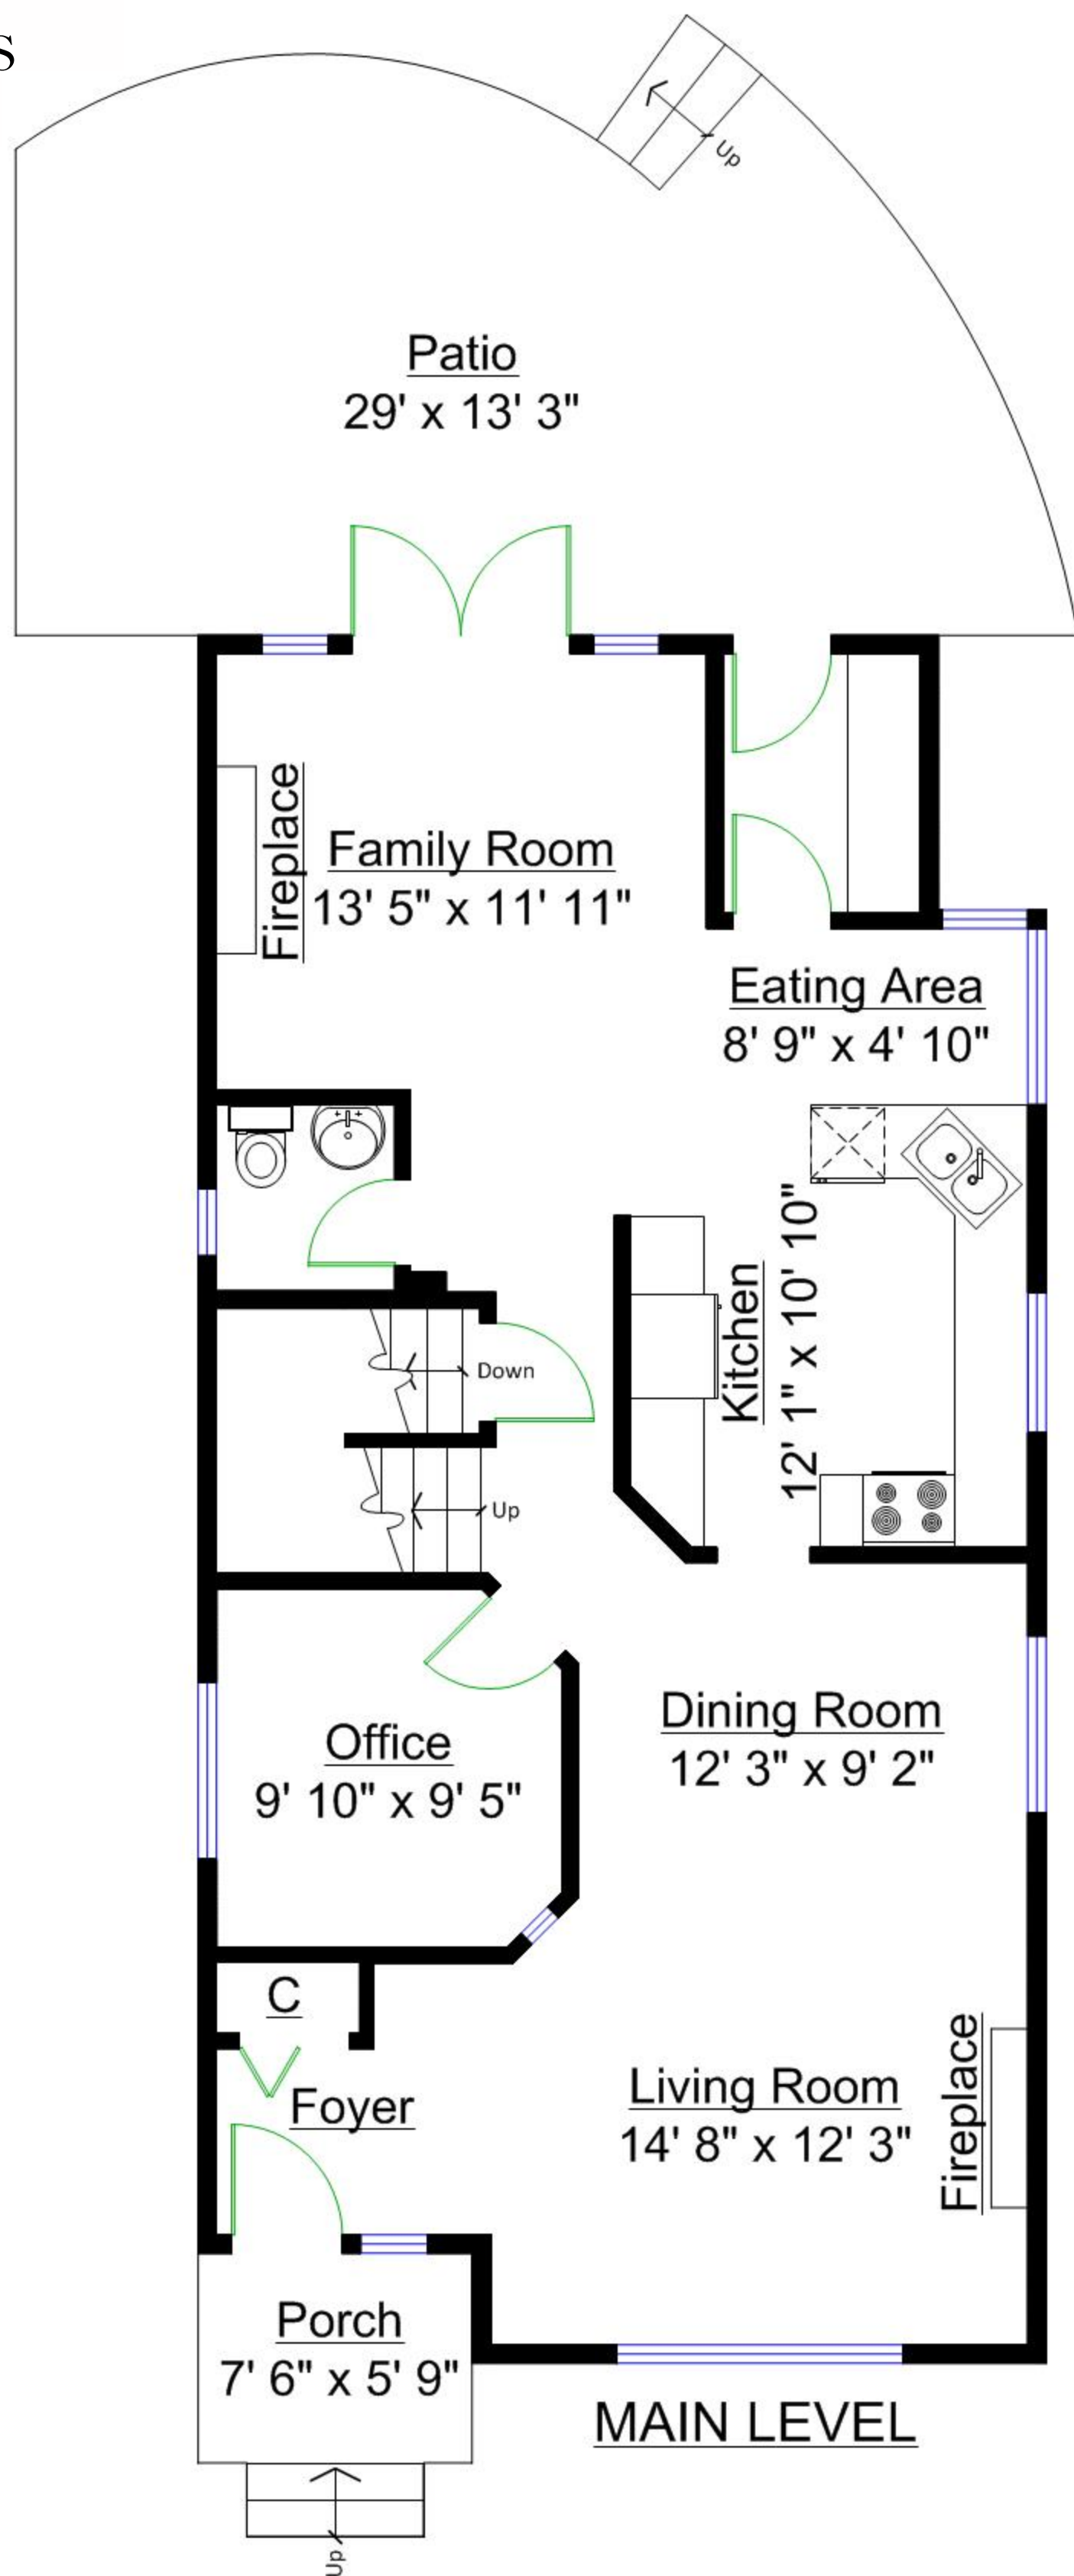

158 East 27th Street, North Vancouver

ROLAND LEWIS

PERSONAL REAL ESTATE CORPORATION

604.828.8080

Totals**

Main Level:	1,048 sq. ft.
Upper Level:	886 sq. ft.
Lower Level:	588 sq. ft.
TOTAL:	2,522 sq. ft.

Other Areas

Patio:	388 sq. ft.
Porch:	53 sq. ft.
Detached Garage:	457 sq. ft.
TOTAL:	868 sq. ft.

** Approx. based on interior measurements to exterior walls
** Total square footage not taken from original blueprints