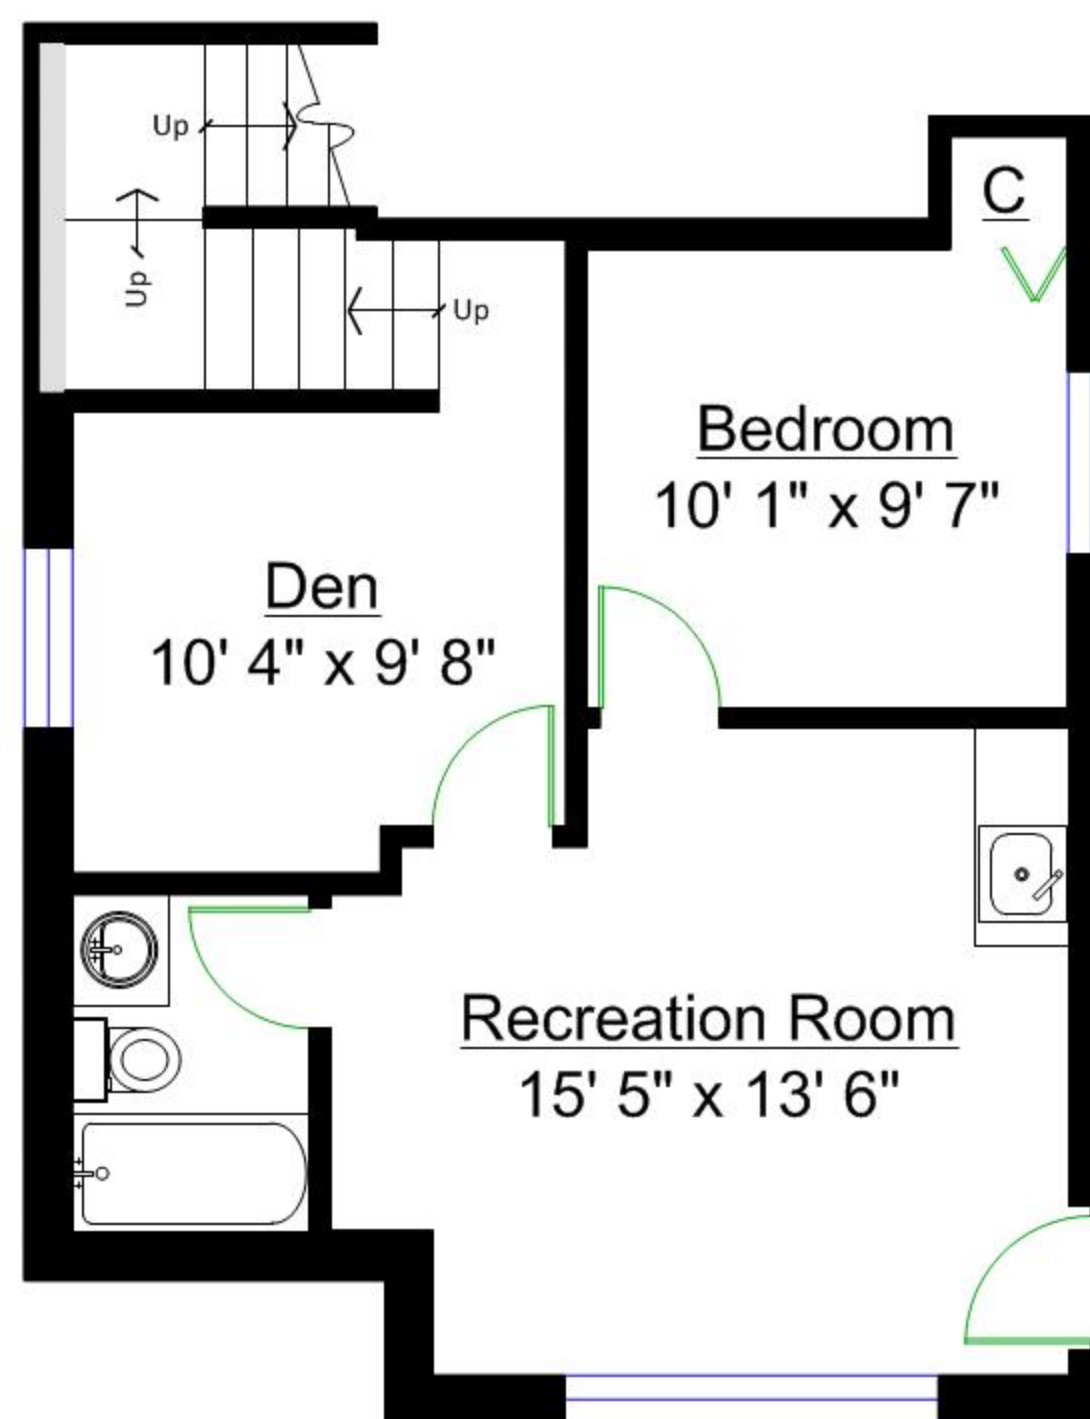

158 East 27th Street, North Vancouver

ROLAND LEWIS

PERSONAL REAL ESTATE CORPORATION

604.828.8080

Totals**

Main Level:	1,048 sq. ft.
Upper Level:	886 sq. ft.
Lower Level:	588 sq. ft.
TOTAL:	2,522 sq. ft.

Other Areas

Patio:	388 sq. ft.
Porch:	53 sq. ft.
Detached Garage:	457 sq. ft.
TOTAL:	868 sq. ft.

** Approx. based on interior measurements to exterior walls
** Total square footage not taken from original blueprints